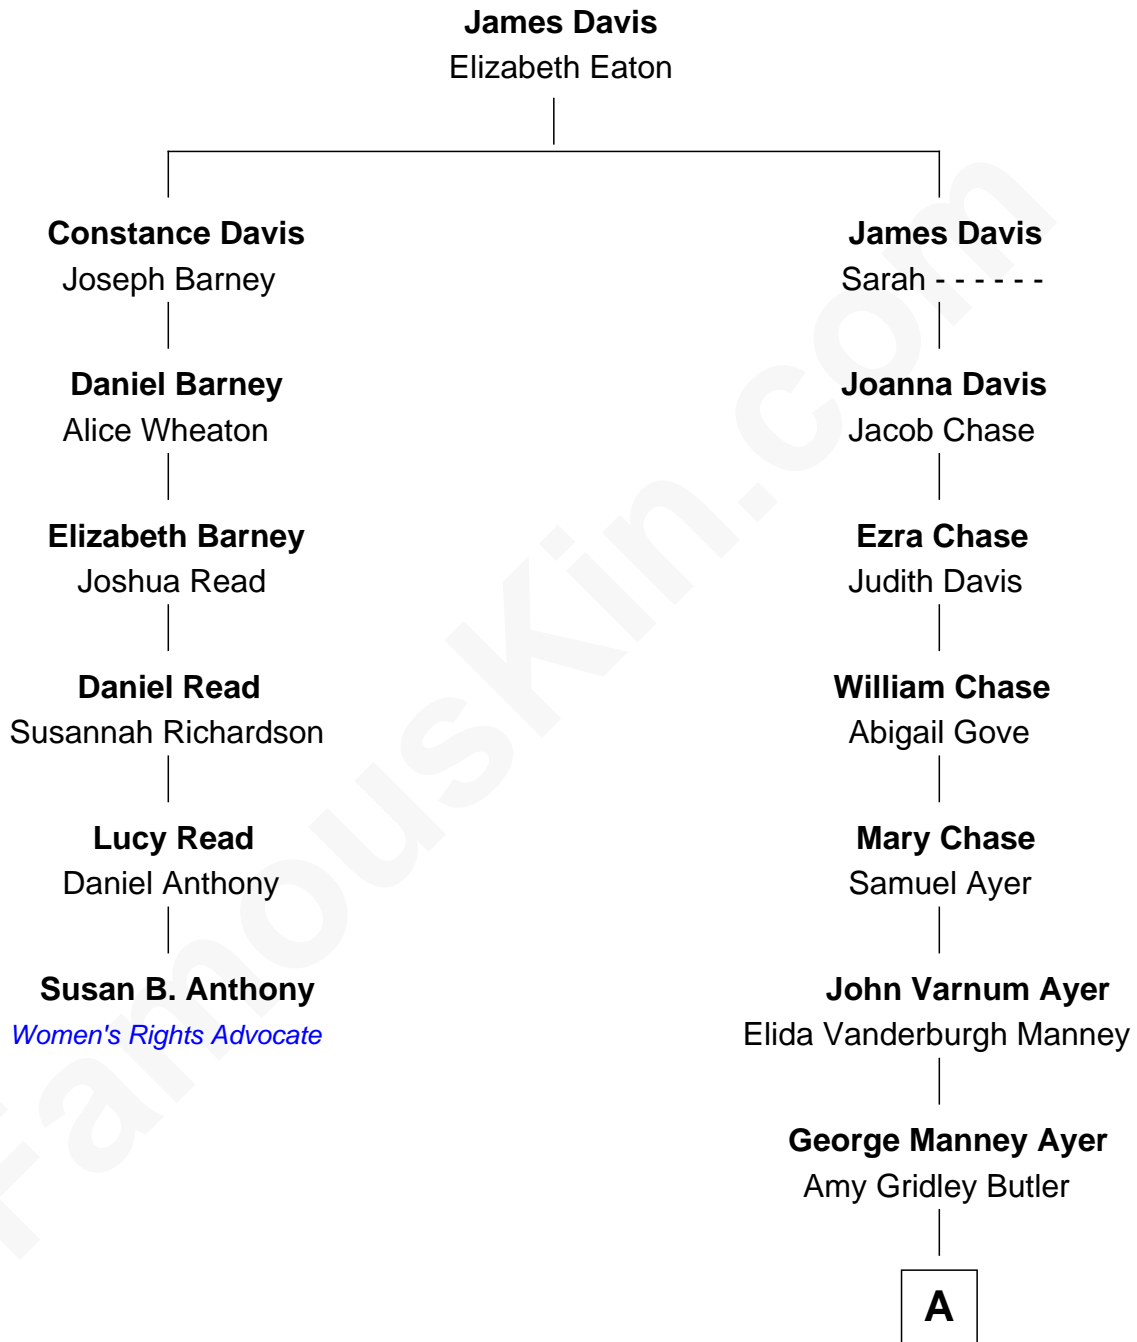

FamousKin.com Relationship Chart of

Susan B. Anthony

Women's Rights Advocate

5th cousin 4 times removed of

Gerald Ford

38th U.S. President

A

Adele Augusta Ayer
Levi Addison Gardner

Dorothy Ayer Gardner
Leslie Lynch King

Gerald Ford
38th U.S. President

FamousKin.com