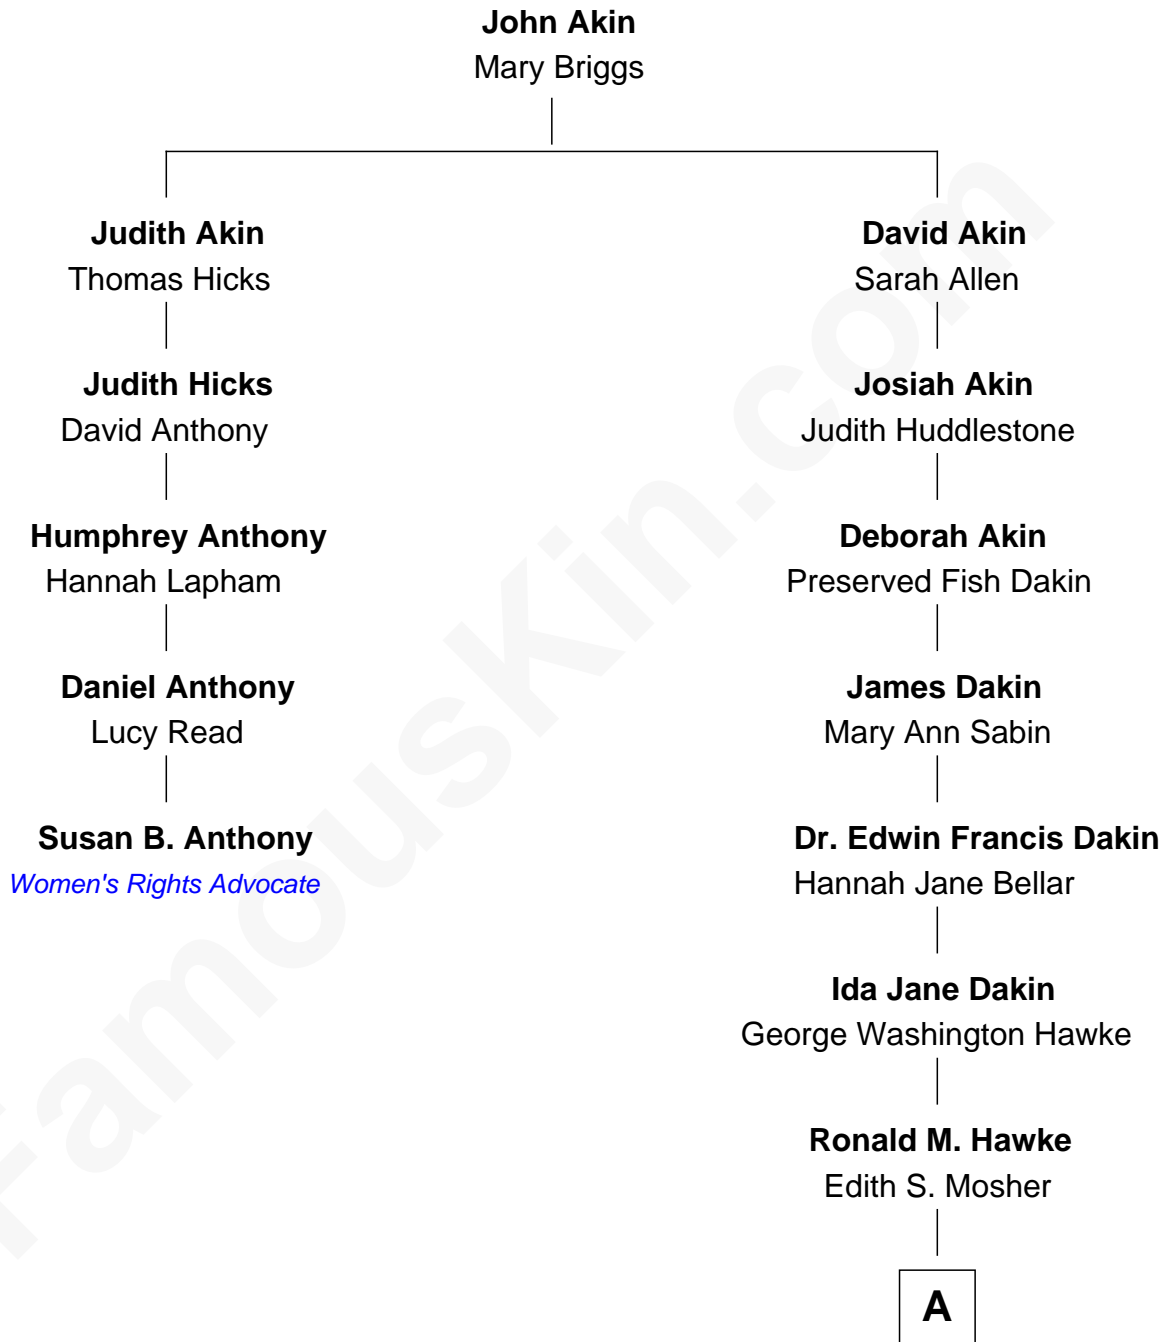

FamousKin.com Relationship Chart of

Susan B. Anthony

Women's Rights Advocate

4th cousin 5 times removed of

Ethan Hawke

Actor, Director, Screenwriter, Novelist

A

Frank Taylor Hawke
Betty Virginia Hartsock

James Steven Hawke
Leslie Carole Green

Ethan Hawke
Movie Actor

FamousKin.com