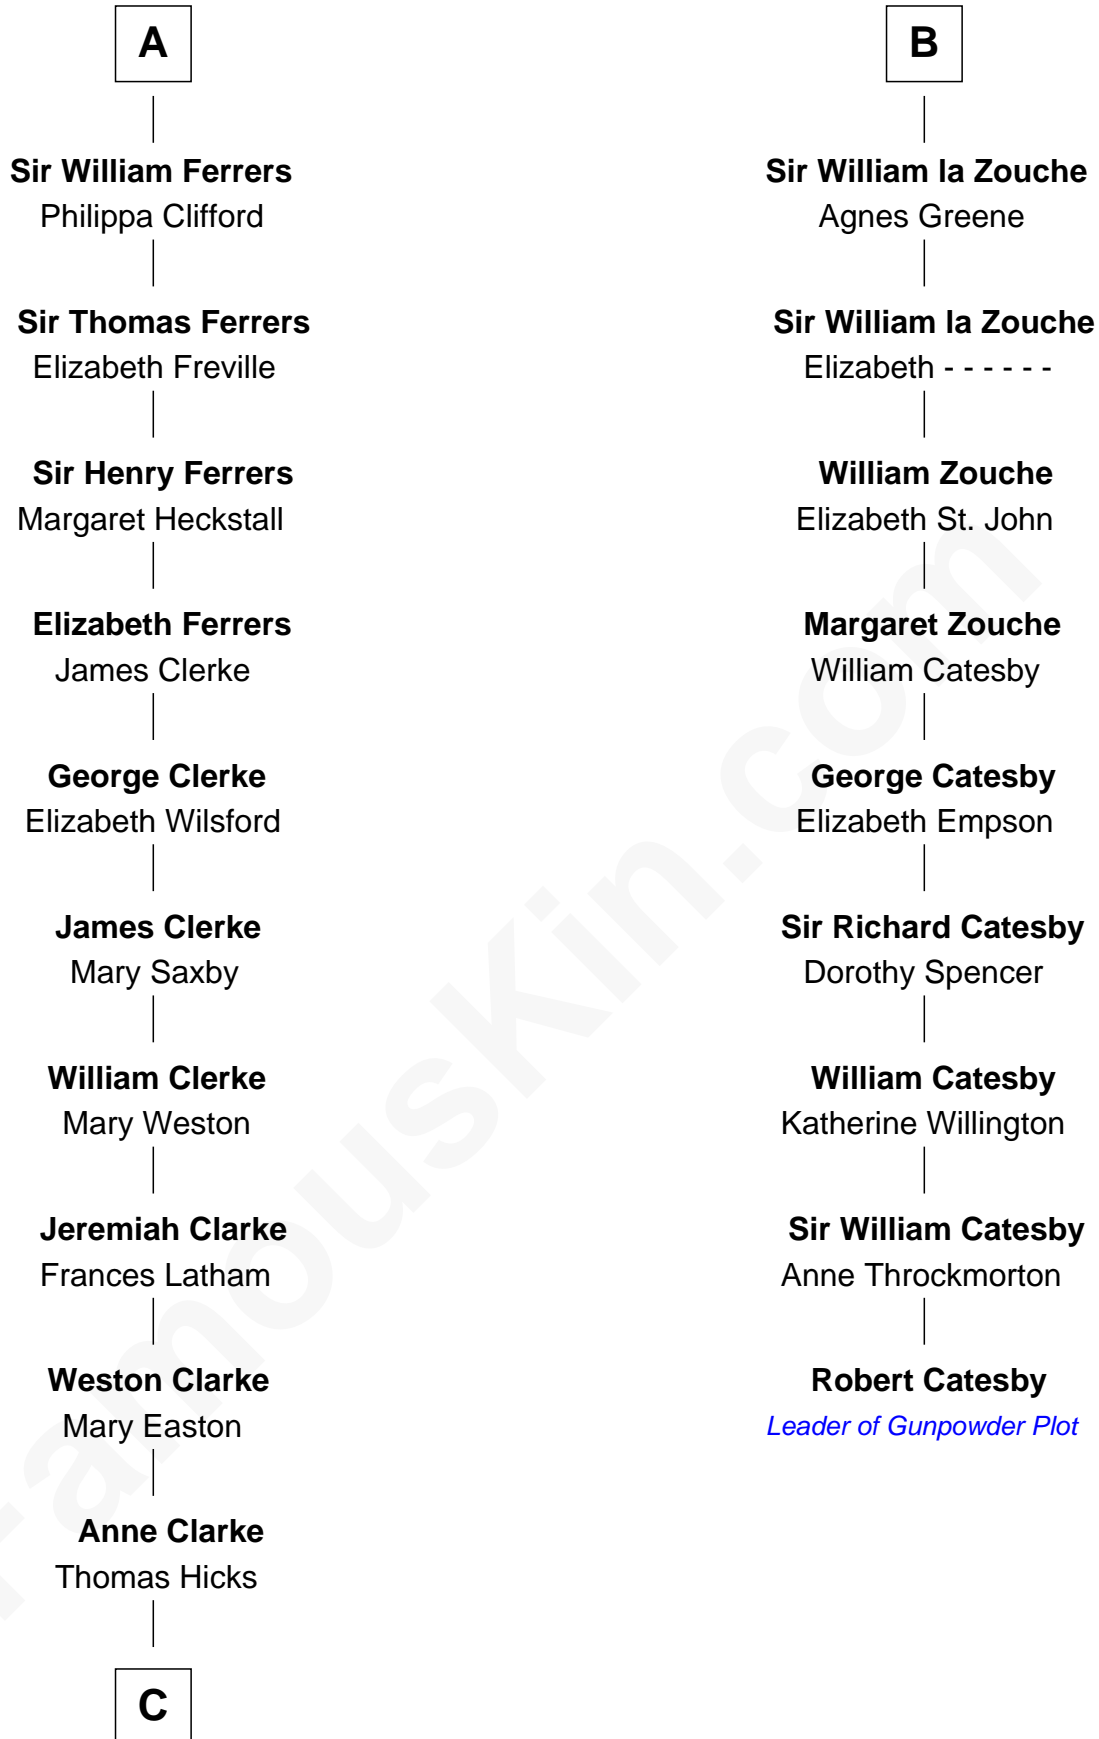

# FamousKin.com Relationship Chart of

**Susan B. Anthony**

*Women's Rights Advocate*

15th cousin 6 times removed of

**Robert Catesby**

*Leader of Gunpowder Plot*

**Saher de Quincy**  
Margaret de Beaumont

**Sir Roger de Quincy**

**Margaret de Quincy**

John de Lacy

**Maud de Lacy**

Sir Richard de Clare

**Thomas de Clare**

Juliana FitzMaurice

**Margaret de Clare**

Bartholomew de Badlesmere

**Margery de Badlesmere**

Sir William de Ros

**Elizabeth de Roos**

Sir William la Zouche

**B**

**C**

Thomas Hicks

Judith Akin