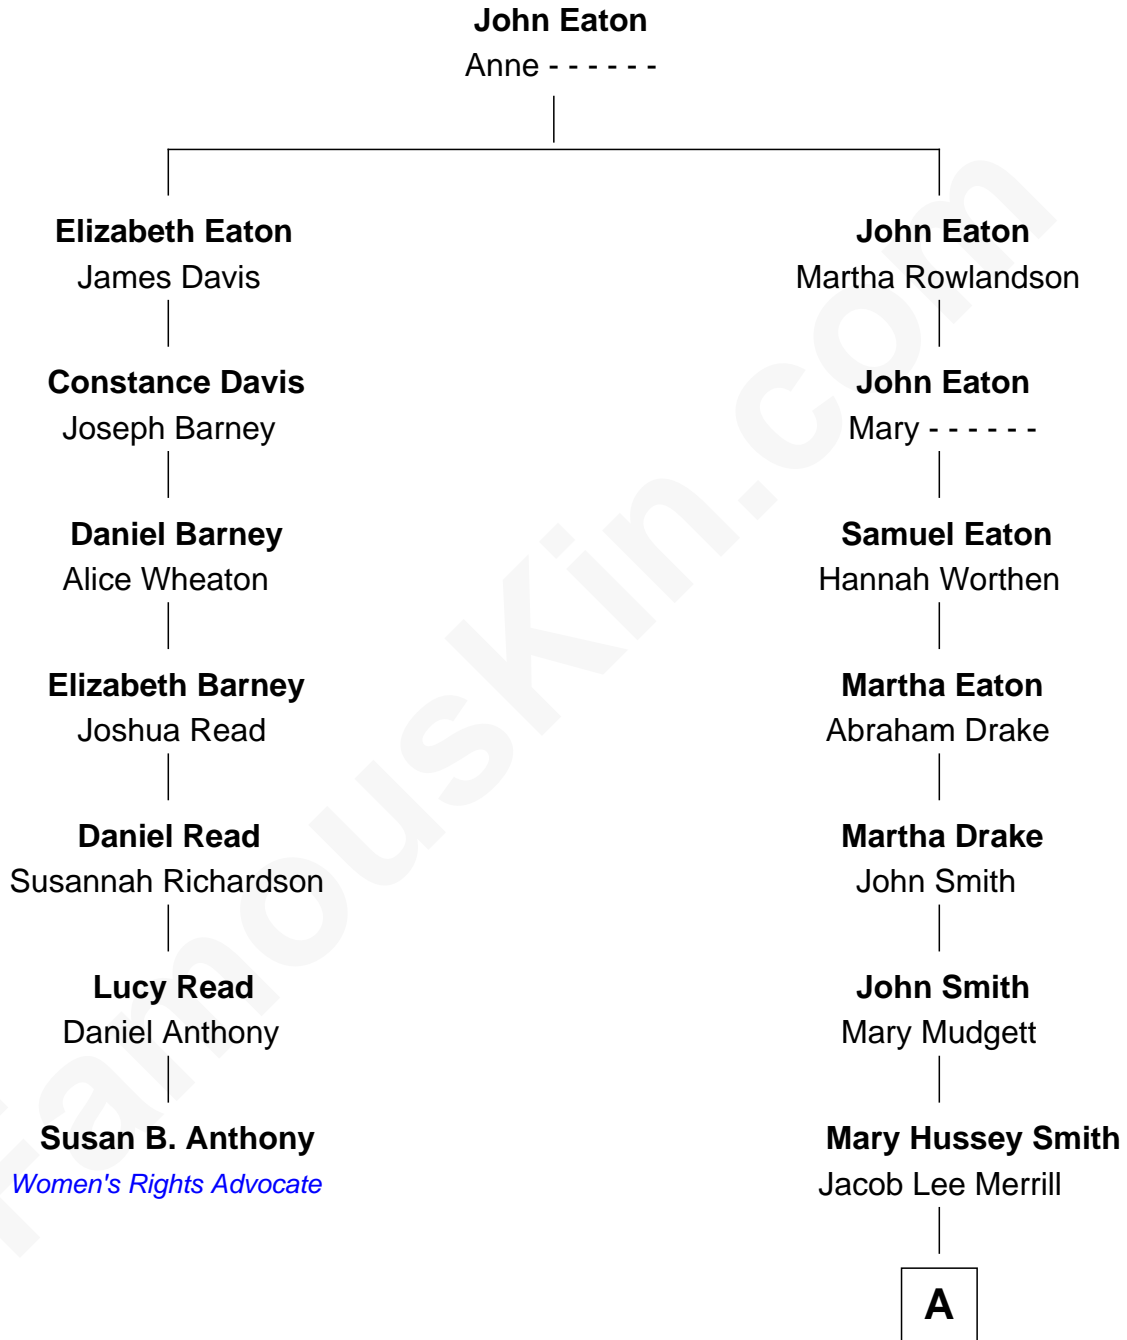

FamousKin.com Relationship Chart of

Susan B. Anthony

Women's Rights Advocate

6th cousin 5 times removed of

Meghan Markle

Duchess of Sussex, TV Actress

A

George David Merrill

Mary Bird

Gertrude May Merrill

Fred George Sanders

Doris Mary Rita Sanders

Gordon Arnold Markle

Thomas Wayne Markle

Doria Loyce Ragland

Meghan Markle