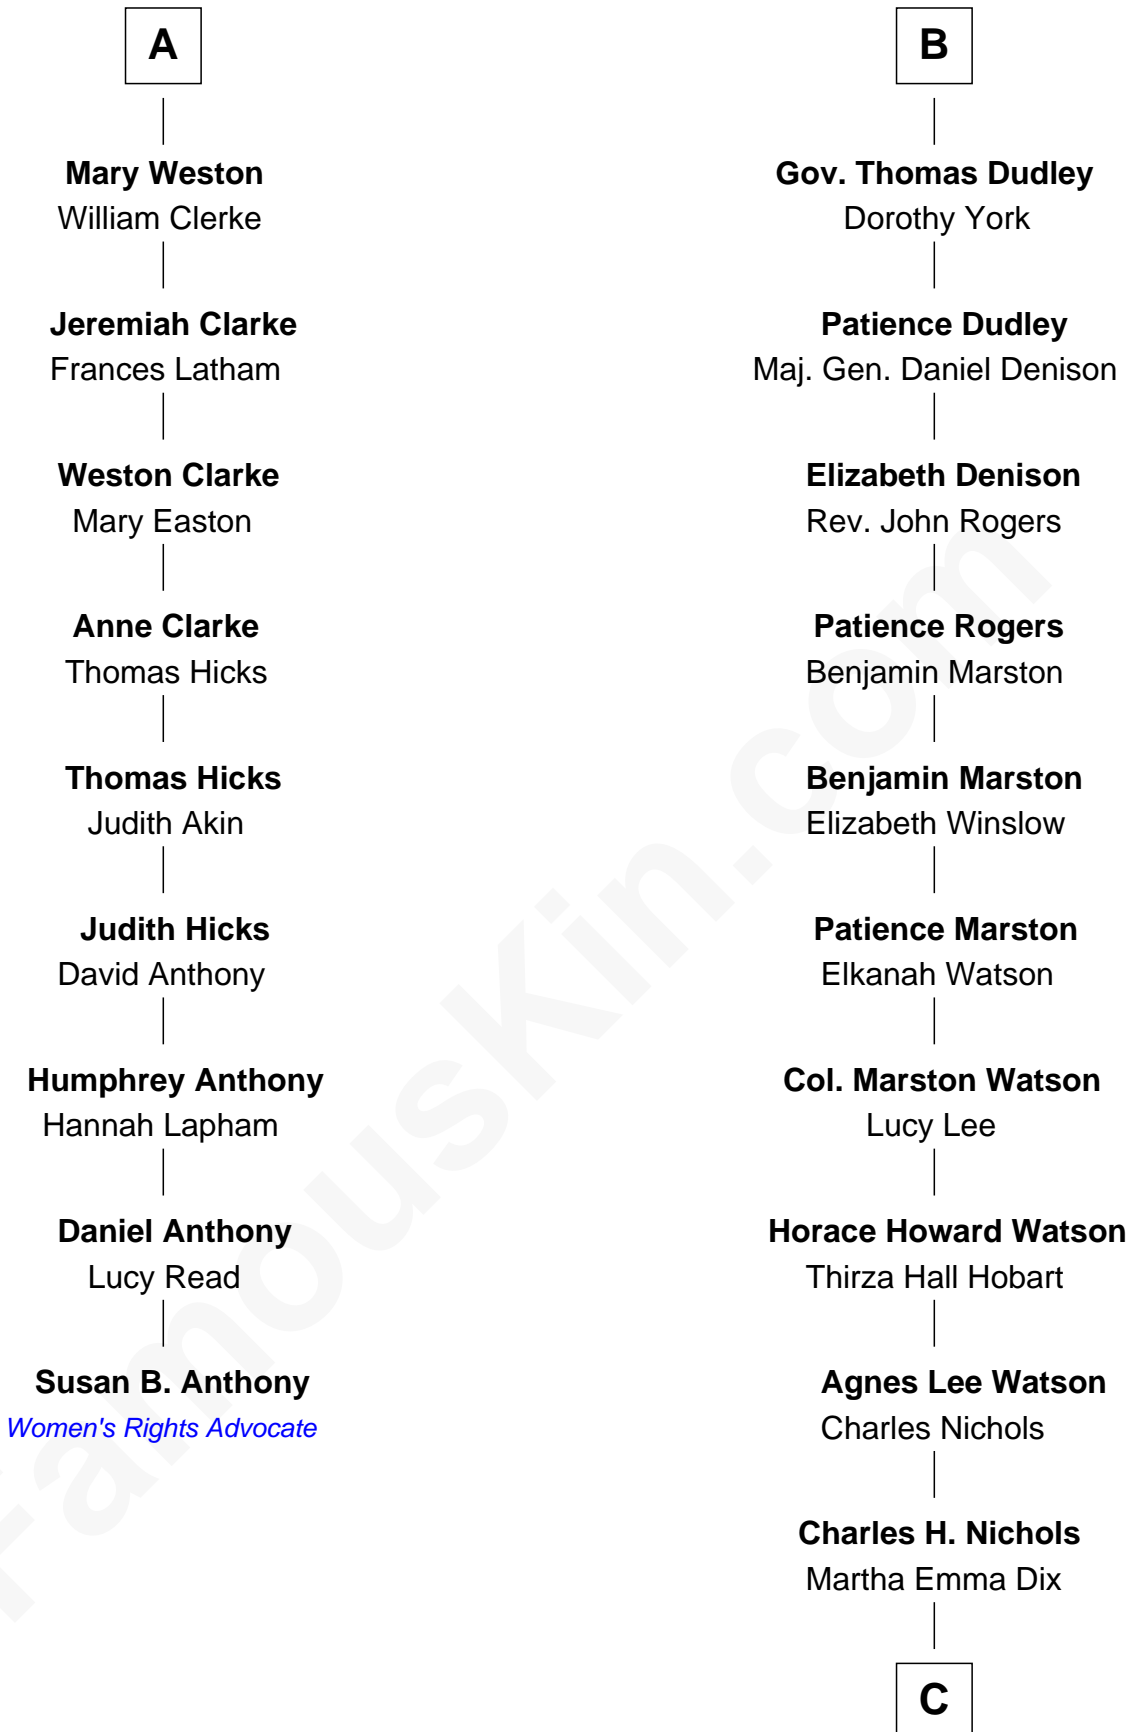

FamousKin.com Relationship Chart of

Susan B. Anthony

Women's Rights Advocate

15th cousin 5 times removed of

John Cena

Movie Actor and WWE Pro Wrestler

Sir Walter Blount

Sancha de Ayala

Sir Thomas Blount

Margaret de Gresley

Sanchia Blount

Edward Langford

Alice Langford

John Stradling

Anne Stradling

Sir John Danvers

Sir John Sutton

Sir John Sutton

Elizabeth Berkeley

Sir Edmund Sutton

Joyce Tiptoft

Sir Edward Sutton

Cecily Willoughby

Sir John Sutton

Cecily Grey

Sir Henry Dudley

----- Ashton

Probable

Roger Dudley

Susanna Thorne

B

C