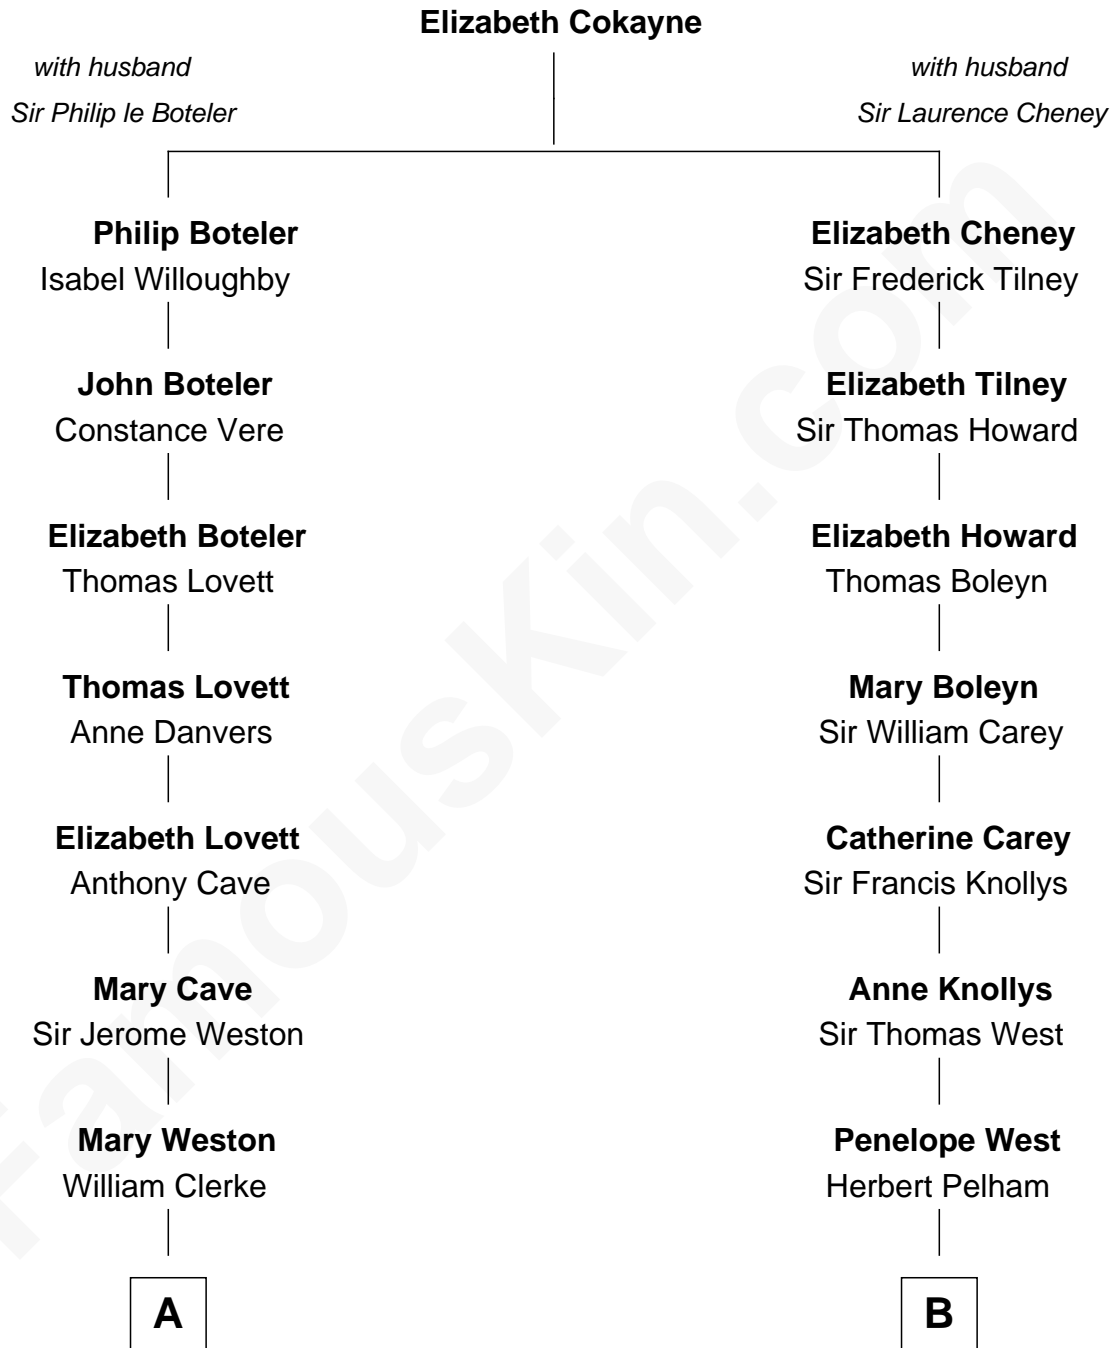

FamousKin.com Relationship Chart of

Susan B. Anthony

Women's Rights Advocate

14th cousin 5 times removed of

John Cena

Movie Actor and WWE Pro Wrestler

C

Natalie Nichols