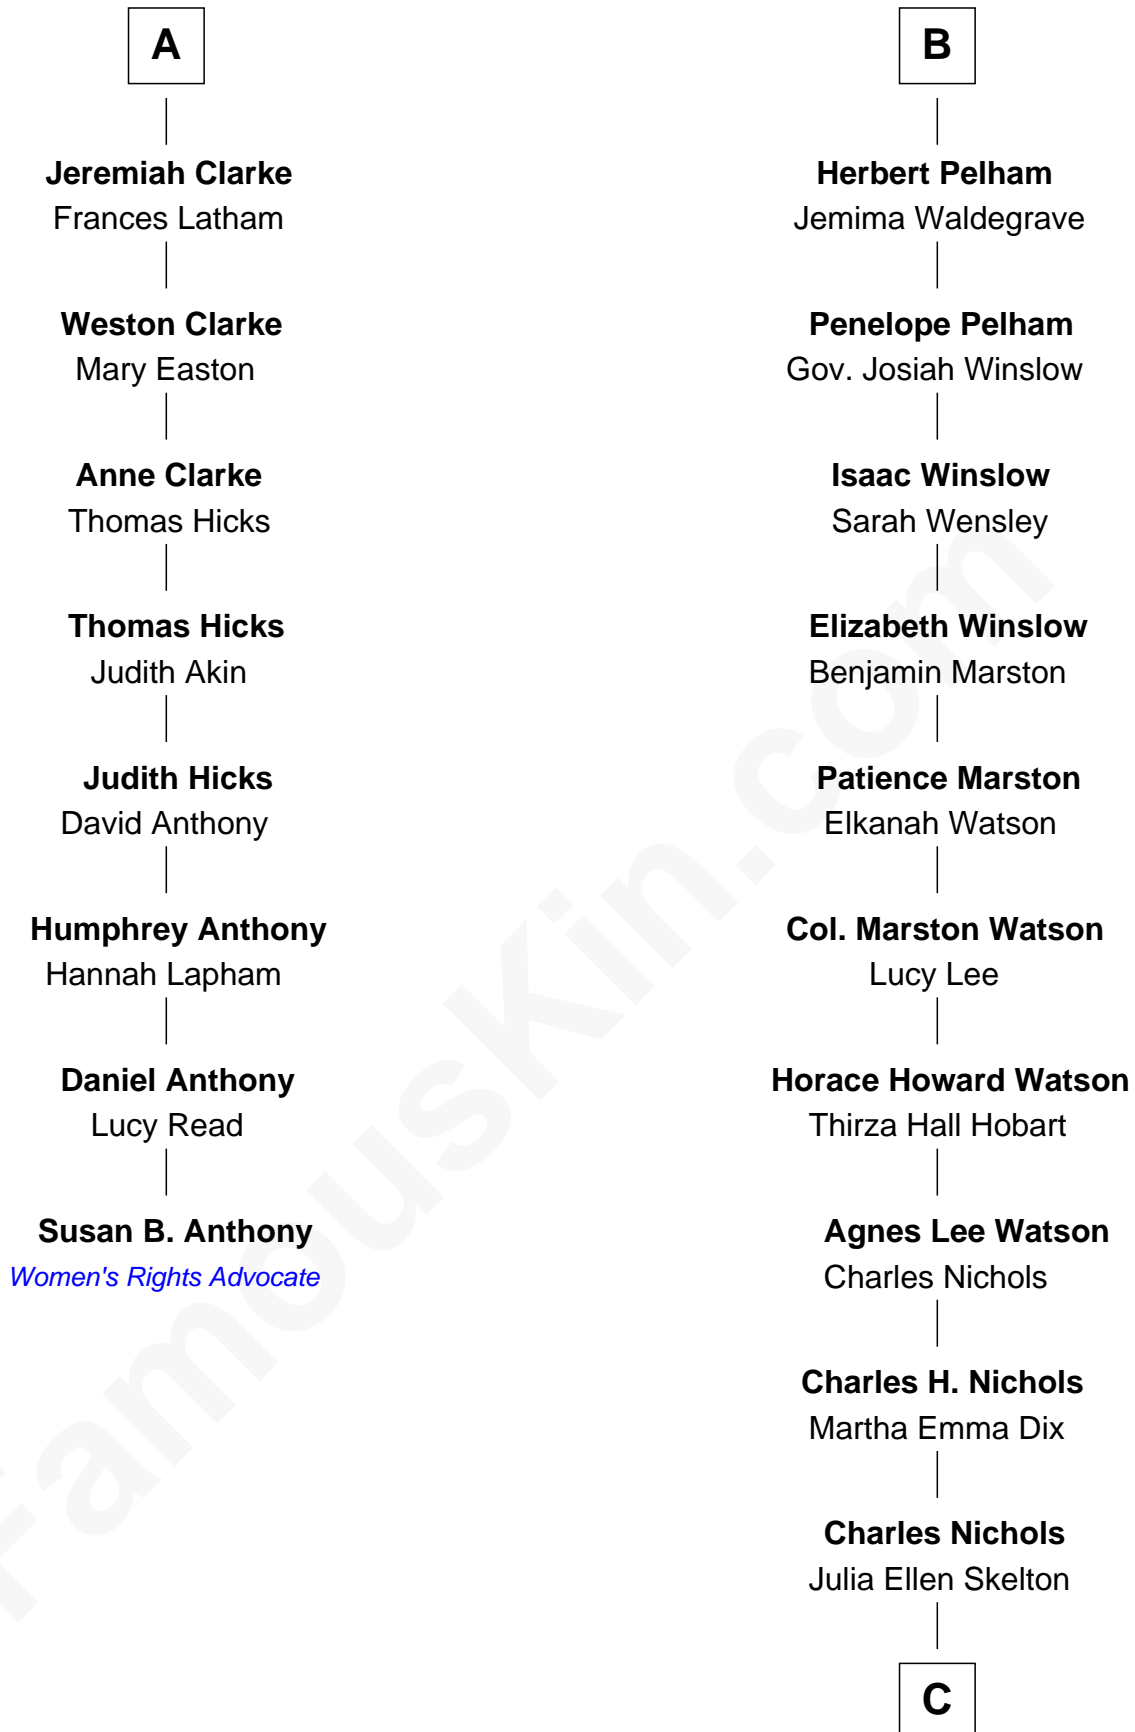

FamousKin.com Relationship Chart of

Susan B. Anthony

Women's Rights Advocate

14th cousin 5 times removed of

John Cena

Movie Actor and WWE Pro Wrestler

C

Natalie Nichols