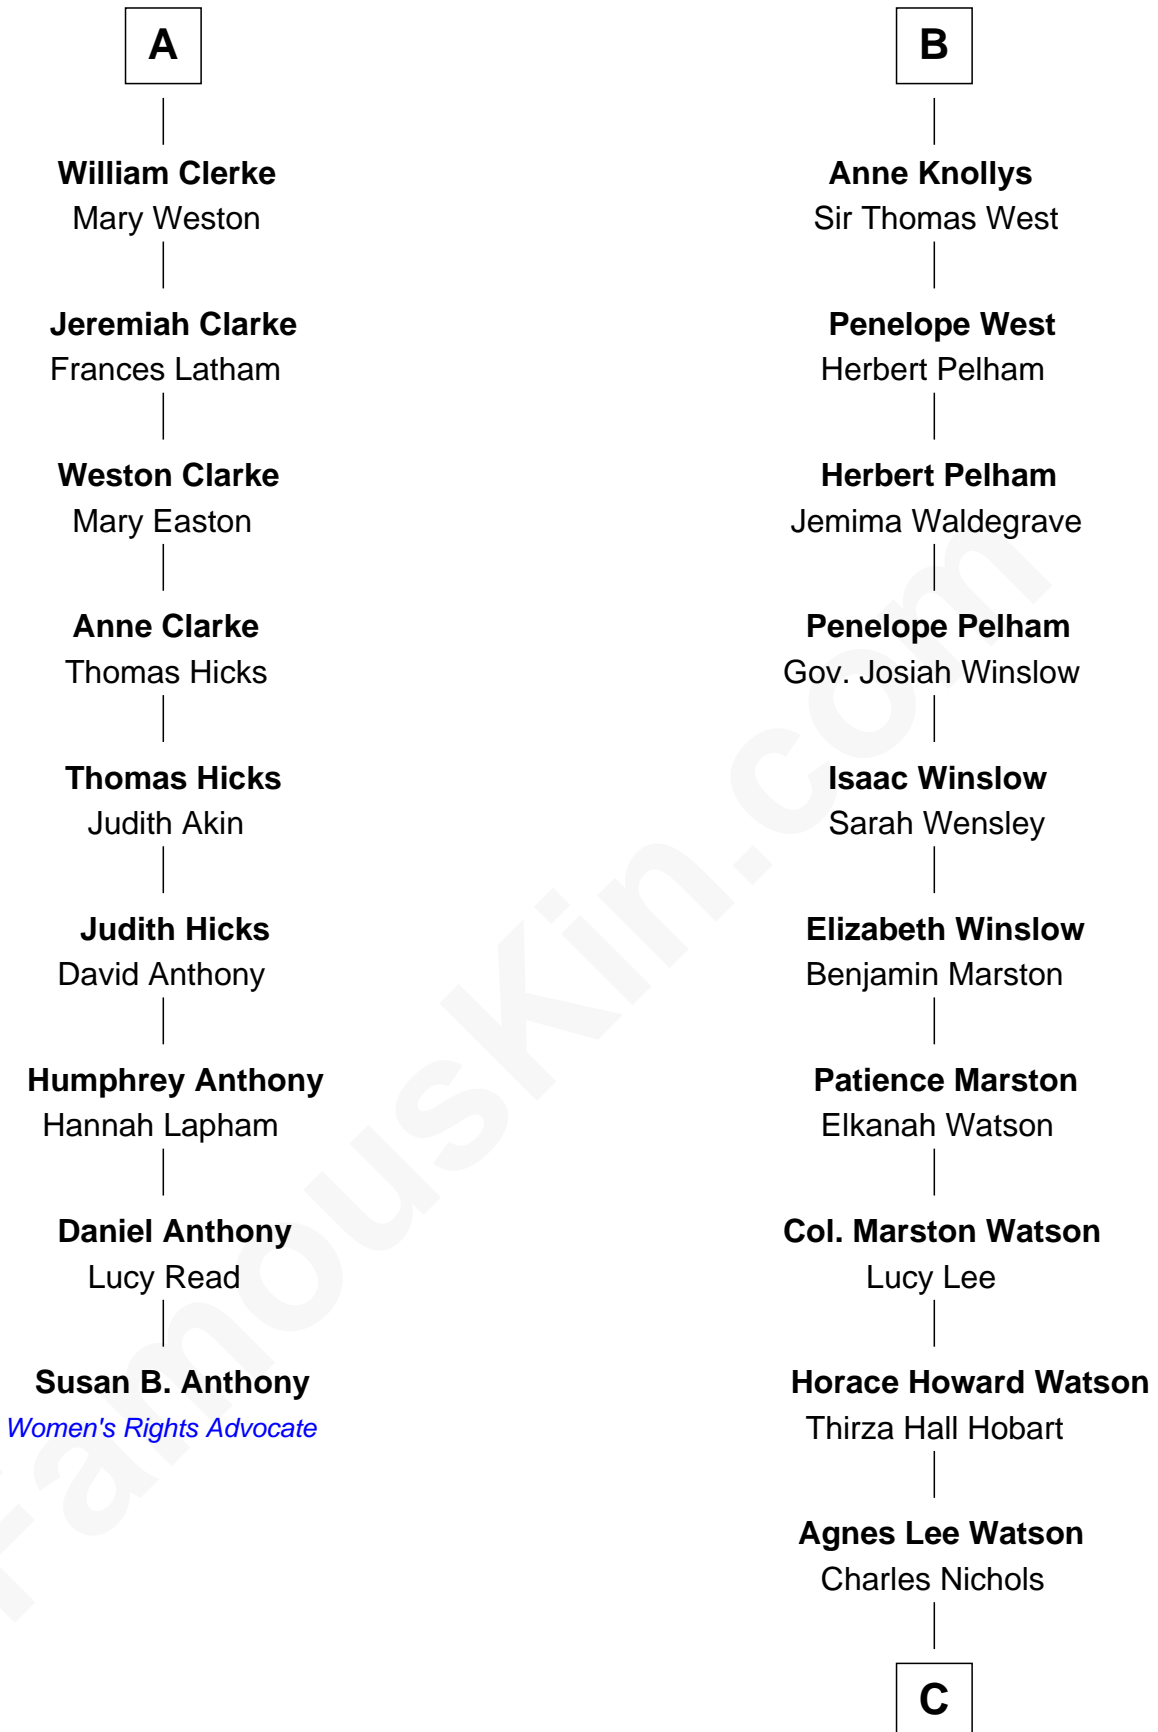

FamousKin.com Relationship Chart of

Susan B. Anthony

Women's Rights Advocate

15th cousin 6 times removed of

John Cena

Movie Actor and WWE Pro Wrestler

John de Welles

Maud de Roos

Elizabeth Howard

Mary Boleyn

Sir William Carey

Catherine Carey

Sir Francis Knollys

B

C

Charles H. Nichols