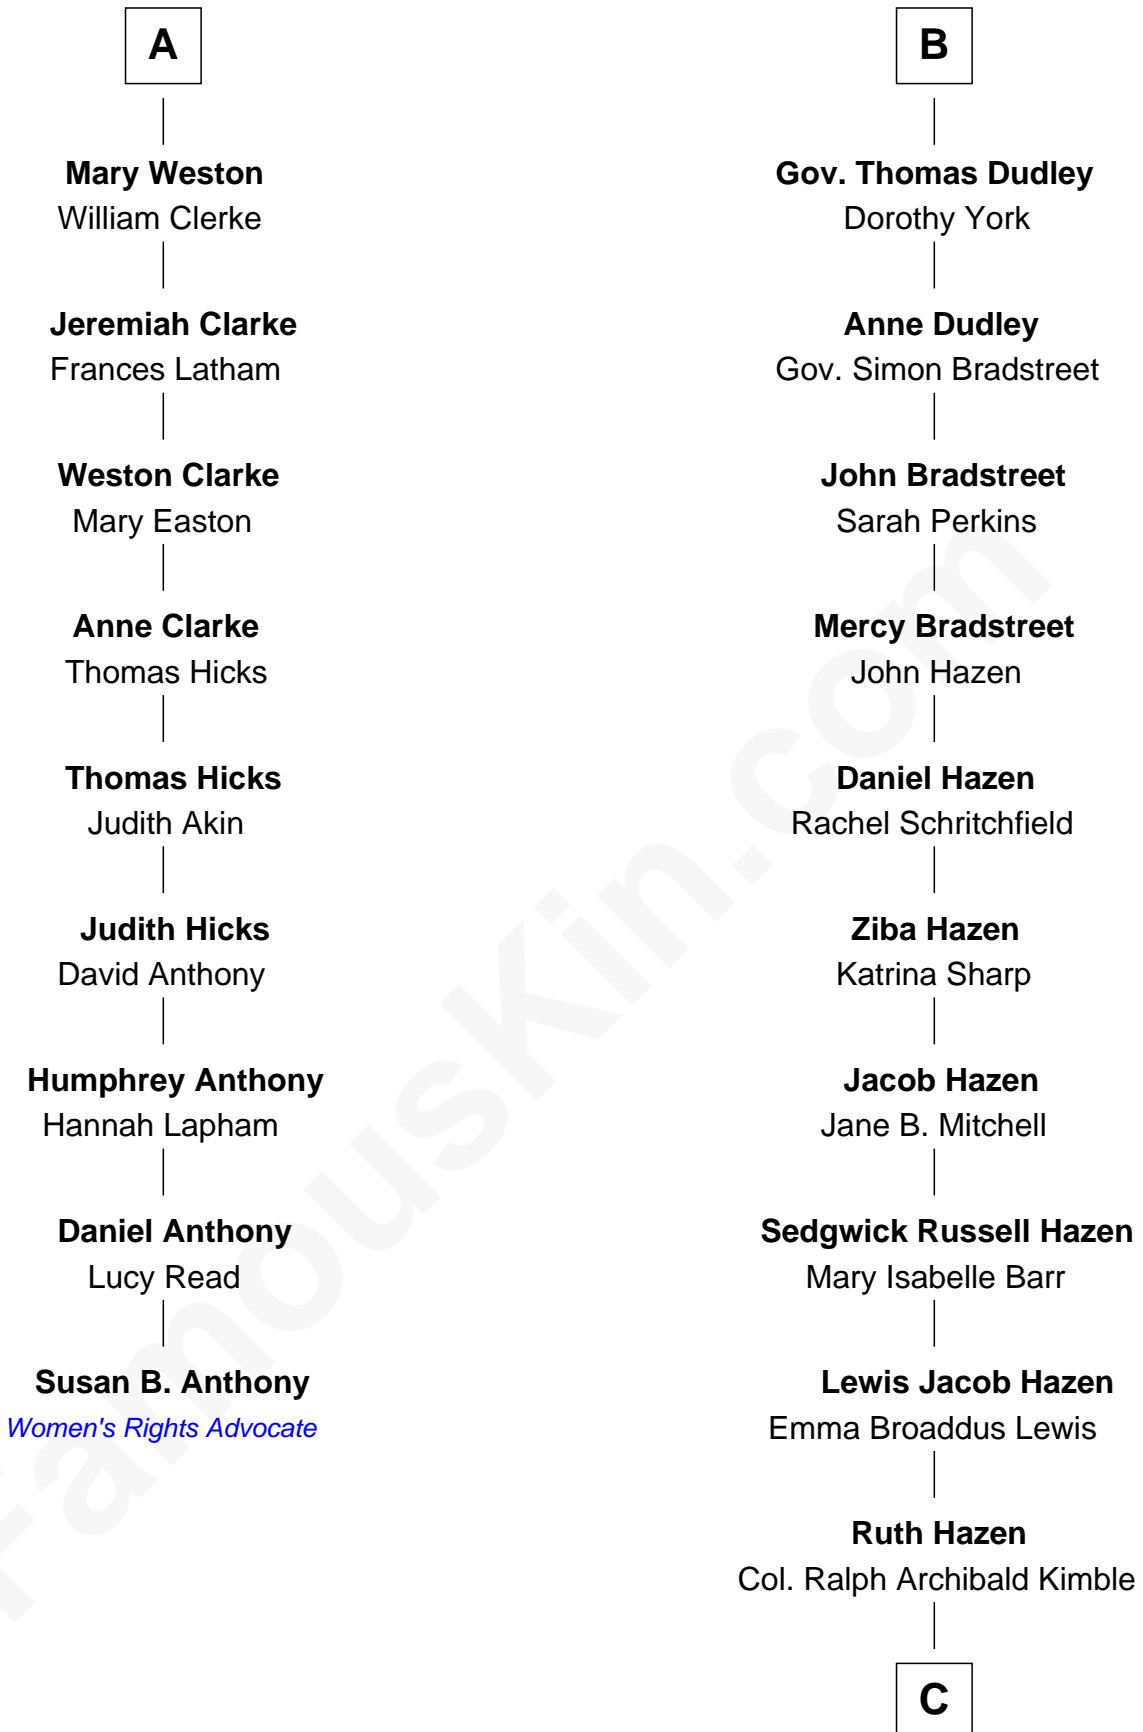

FamousKin.com Relationship Chart of

Susan B. Anthony

Women's Rights Advocate

15th cousin 3 times removed of

J. K. Simmons

TV and Movie Actor

Sir Walter Blount

Sancha de Ayala

Sir Thomas Blount

Margaret de Gresley

Sanchia Blount

Edward Langford

Alice Langford

John Stradling

Anne Stradling

Sir John Danvers

Sir John Sutton

Sir John Sutton

Elizabeth Berkeley

Sir Edmund Sutton

Joyce Tiptoft

Sir Edward Sutton

Cecily Willoughby

Sir John Sutton

Cecily Grey

Sir Henry Dudley

----- Ashton

Probable

Roger Dudley

Susanna Thorne

B

C