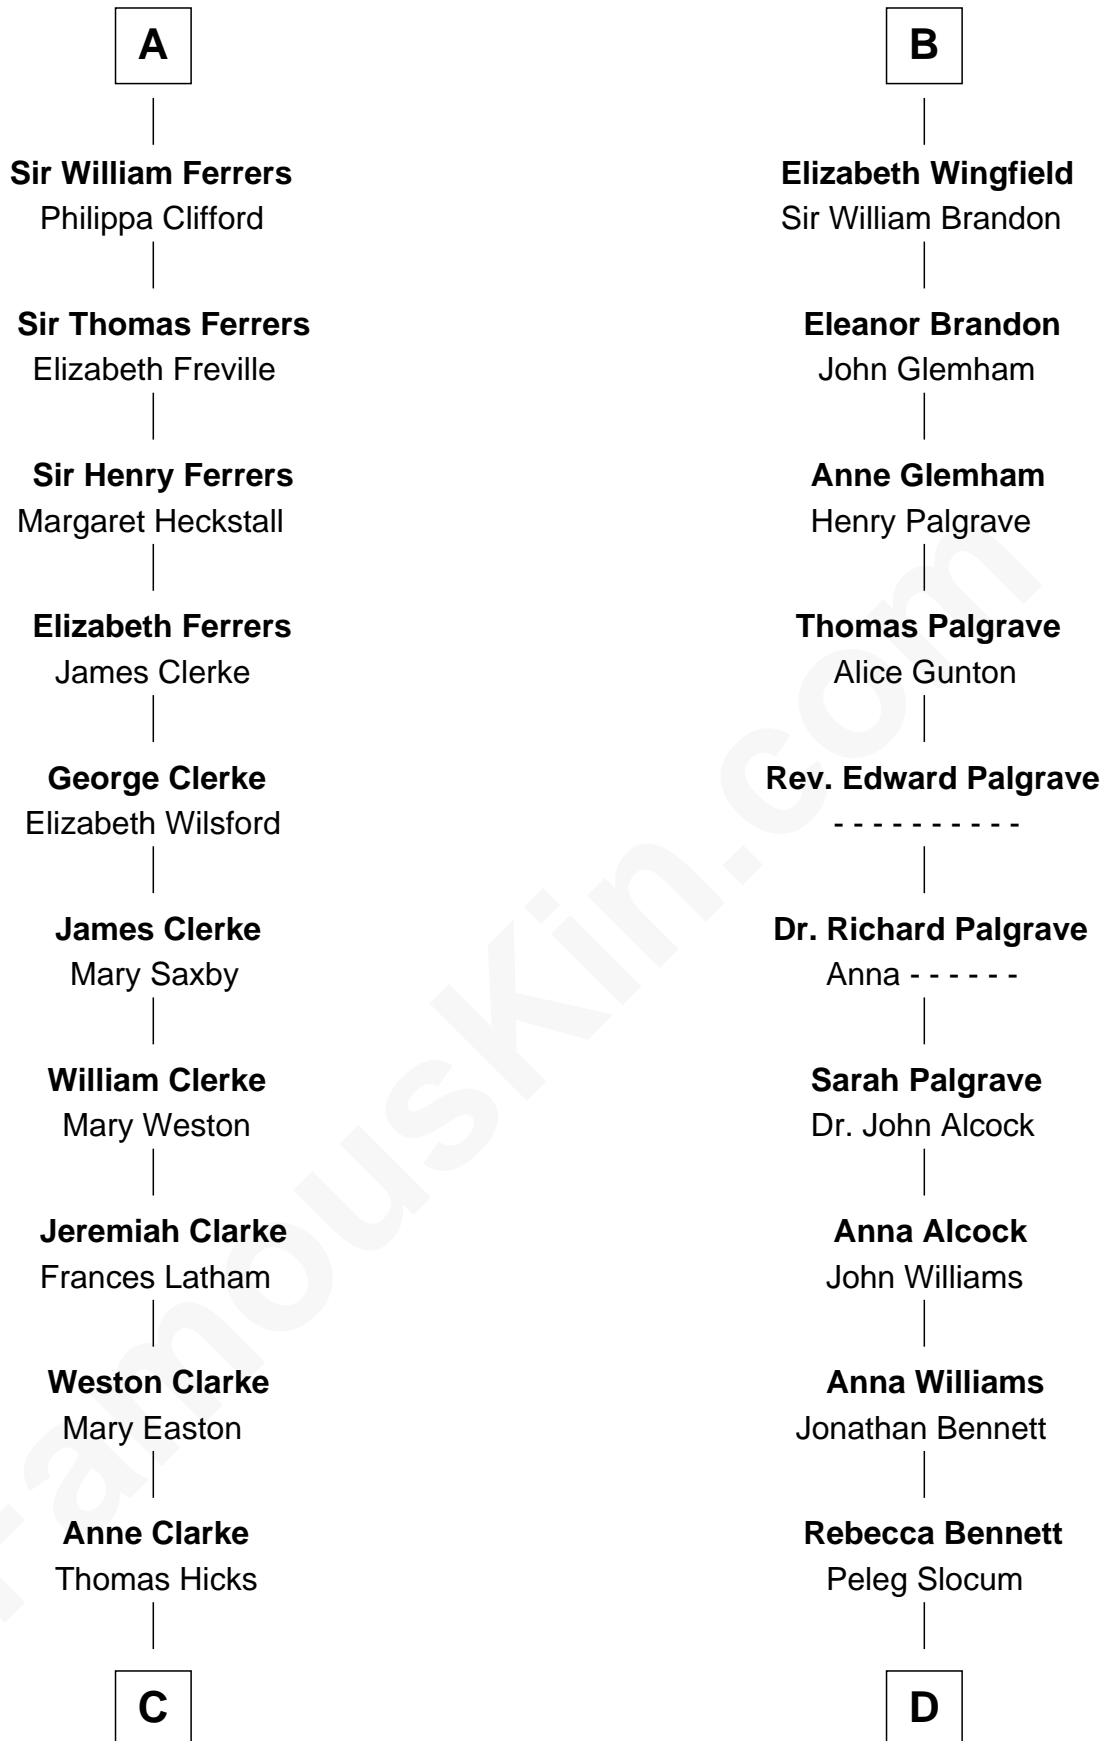

# FamousKin.com Relationship Chart of

**Susan B. Anthony**

*Women's Rights Advocate*

21st cousin of

**Henry Clay Folger**

*Founder of Folger Shakespeare Library and Chairman of Standard Oil*

**John, King of England**

**Henry III, King of England**

Eleanor of Provence

**Edmund Plantagenet**

Blanche of Artois

**Henry Plantagenet**

Maud de Chaworth

**Eleanor Plantagenet**

Richard Fitzalan

**Sir Richard Fitzalan**

Elizabeth de Bohun

**Elizabeth Fitzalan**

Sir Robert Goushill

**Elizabeth Goushill**

Sir Robert Wingfield

**B**

**C**

**Thomas Hicks**

Judith Akin

**Judith Hicks**

David Anthony

**Humphrey Anthony**

Hannah Lapham

**Daniel Anthony**

Lucy Read