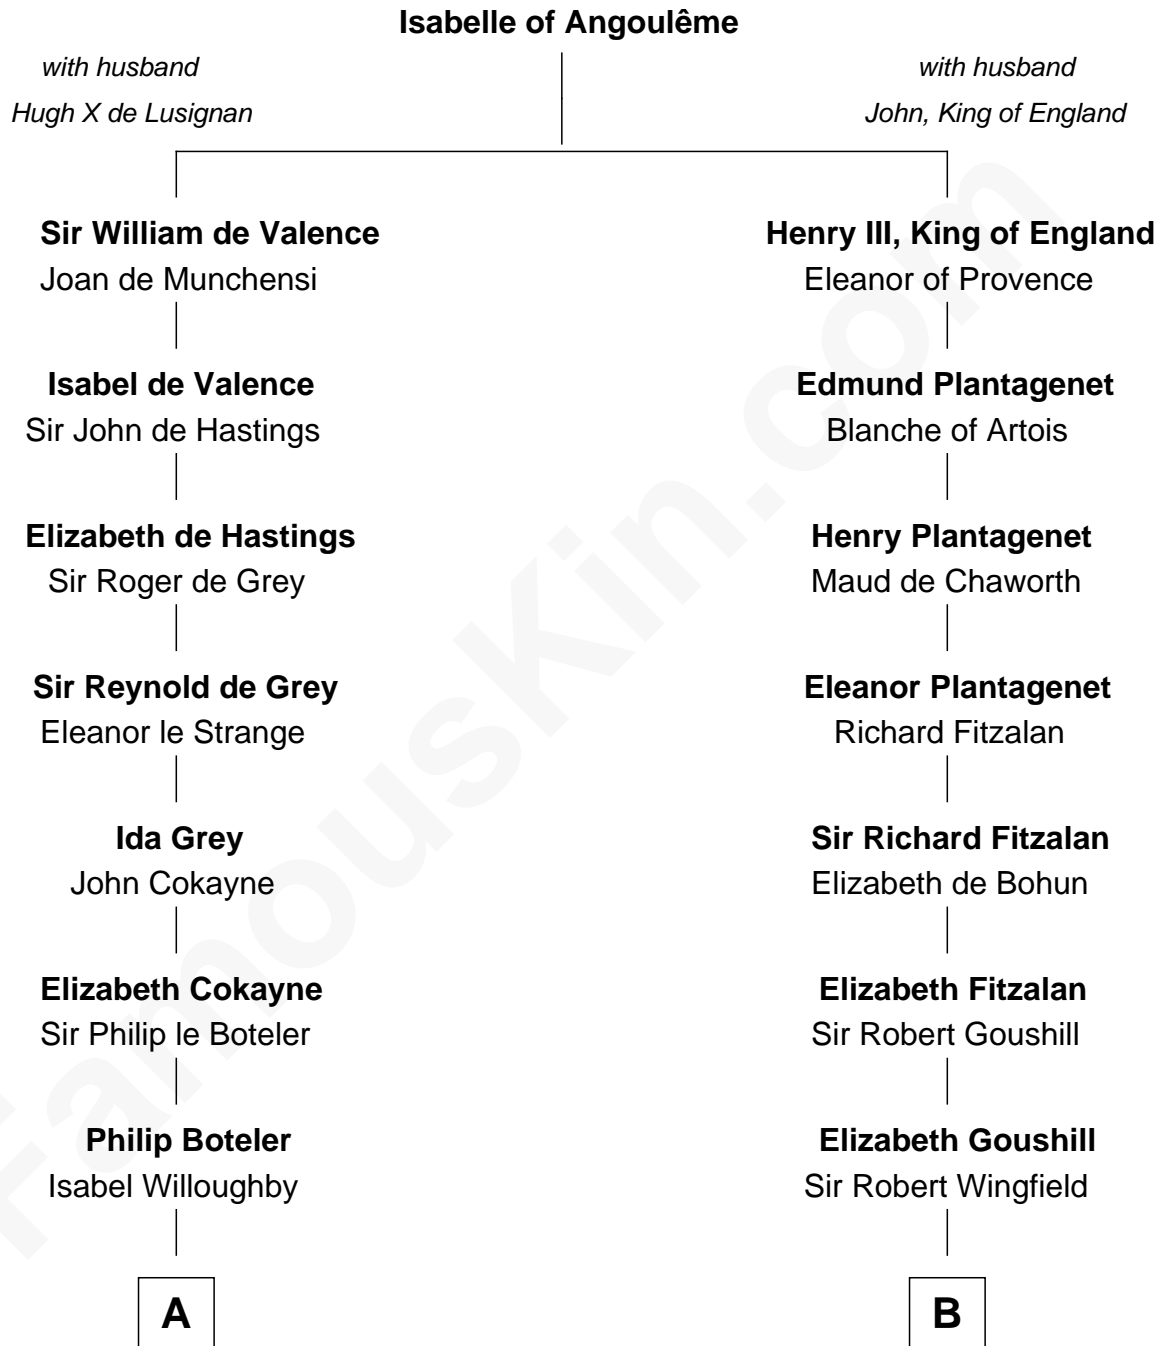

FamousKin.com Relationship Chart of

Susan B. Anthony

Women's Rights Advocate

20th cousin 1 time removed of

Henry Clay Folger

Founder of Folger Shakespeare Library and Chairman of Standard Oil

C

Judith Hicks
David Anthony

Humphrey Anthony
Hannah Lapham

Daniel Anthony
Lucy Read

Susan B. Anthony
Women's Rights Advocate

D

Peleg Slocum
Elizabeth Brown

Rebecca Slocum
George Folger

Samuel Brown Folger
Nancy F. Hiller

Henry Clay Folger
Eliza Jane Clark