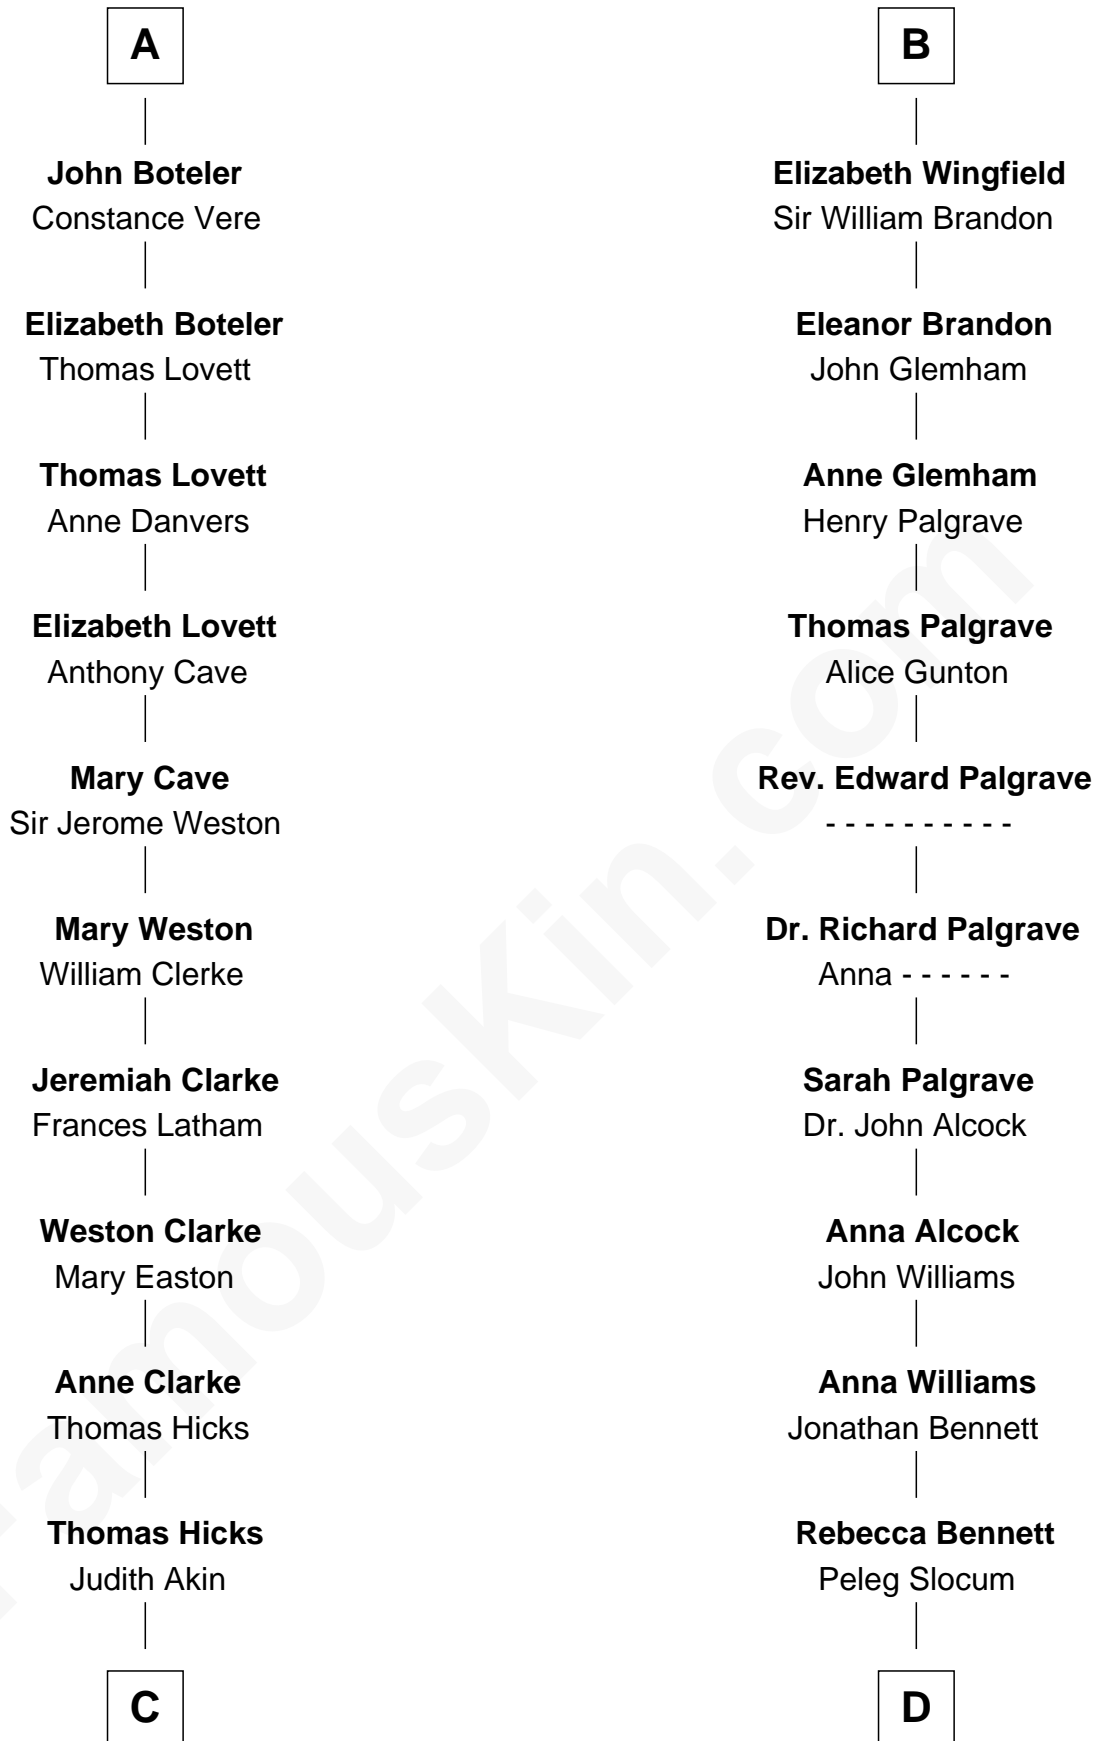

FamousKin.com Relationship Chart of

Susan B. Anthony

Women's Rights Advocate

20th cousin 1 time removed of

Henry Clay Folger

Founder of Folger Shakespeare Library and Chairman of Standard Oil

C

Judith Hicks
David Anthony

Humphrey Anthony
Hannah Lapham

Daniel Anthony
Lucy Read

Susan B. Anthony
Women's Rights Advocate

D

Peleg Slocum
Elizabeth Brown

Rebecca Slocum
George Folger

Samuel Brown Folger
Nancy F. Hiller

Henry Clay Folger
Eliza Jane Clark

Henry Clay Folger
Chairman of Standard Oil