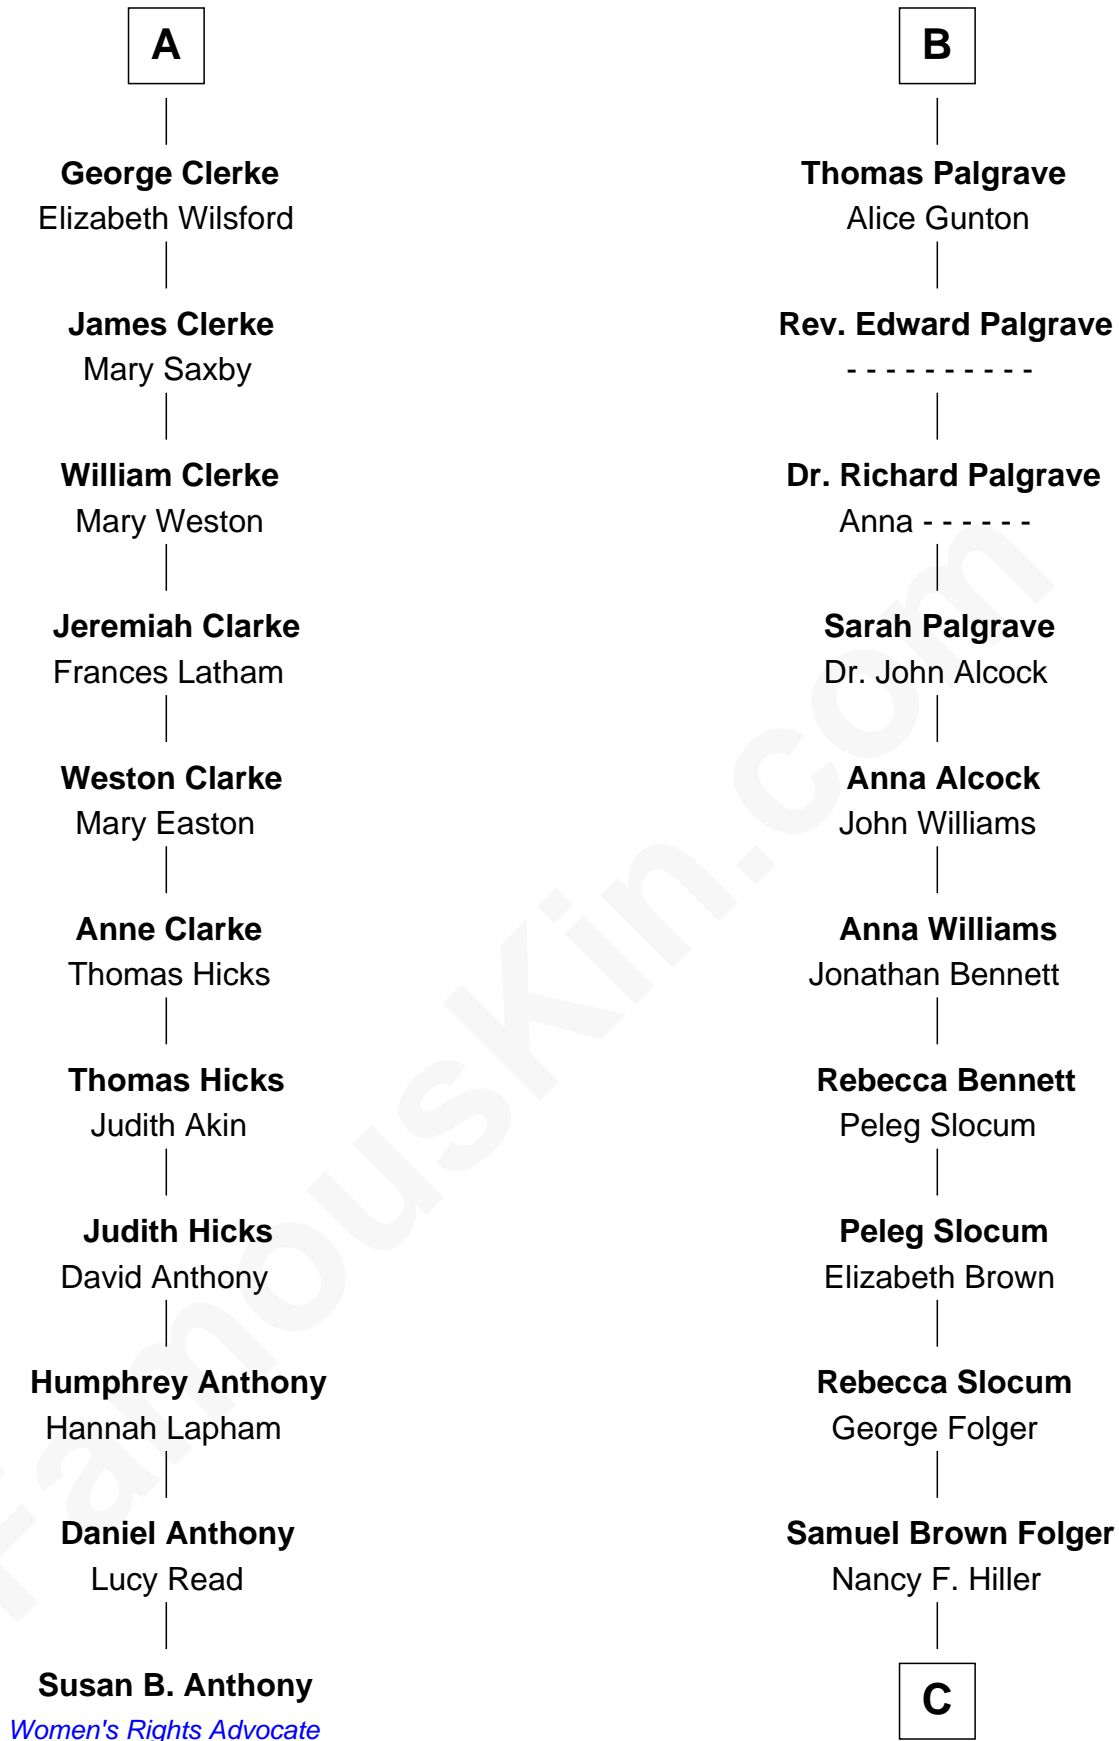

FamousKin.com Relationship Chart of

Susan B. Anthony

Women's Rights Advocate

17th cousin 1 time removed of

Henry Clay Folger

Founder of Folger Shakespeare Library and Chairman of Standard Oil

Bartholomew de Badlesmere

Margaret de Clare

Margery de Badlesmere

Sir William de Ros

Maud de Roos

John de Welles

Margery de Welles

Stephen le Scrope

Maude le Scrope

Elizabeth de Badlesmere

Sir William de Bohun

Elizabeth de Bohun

Sir Richard Fitzalan

Elizabeth Fitzalan

Sir Robert Goushill

Elizabeth Goushill

Sir Robert Wingfield

Elizabeth Wingfield

Sir William Brandon

Eleanor Brandon

John Glemham

Anne Glemham

Henry Palgrave

B

C