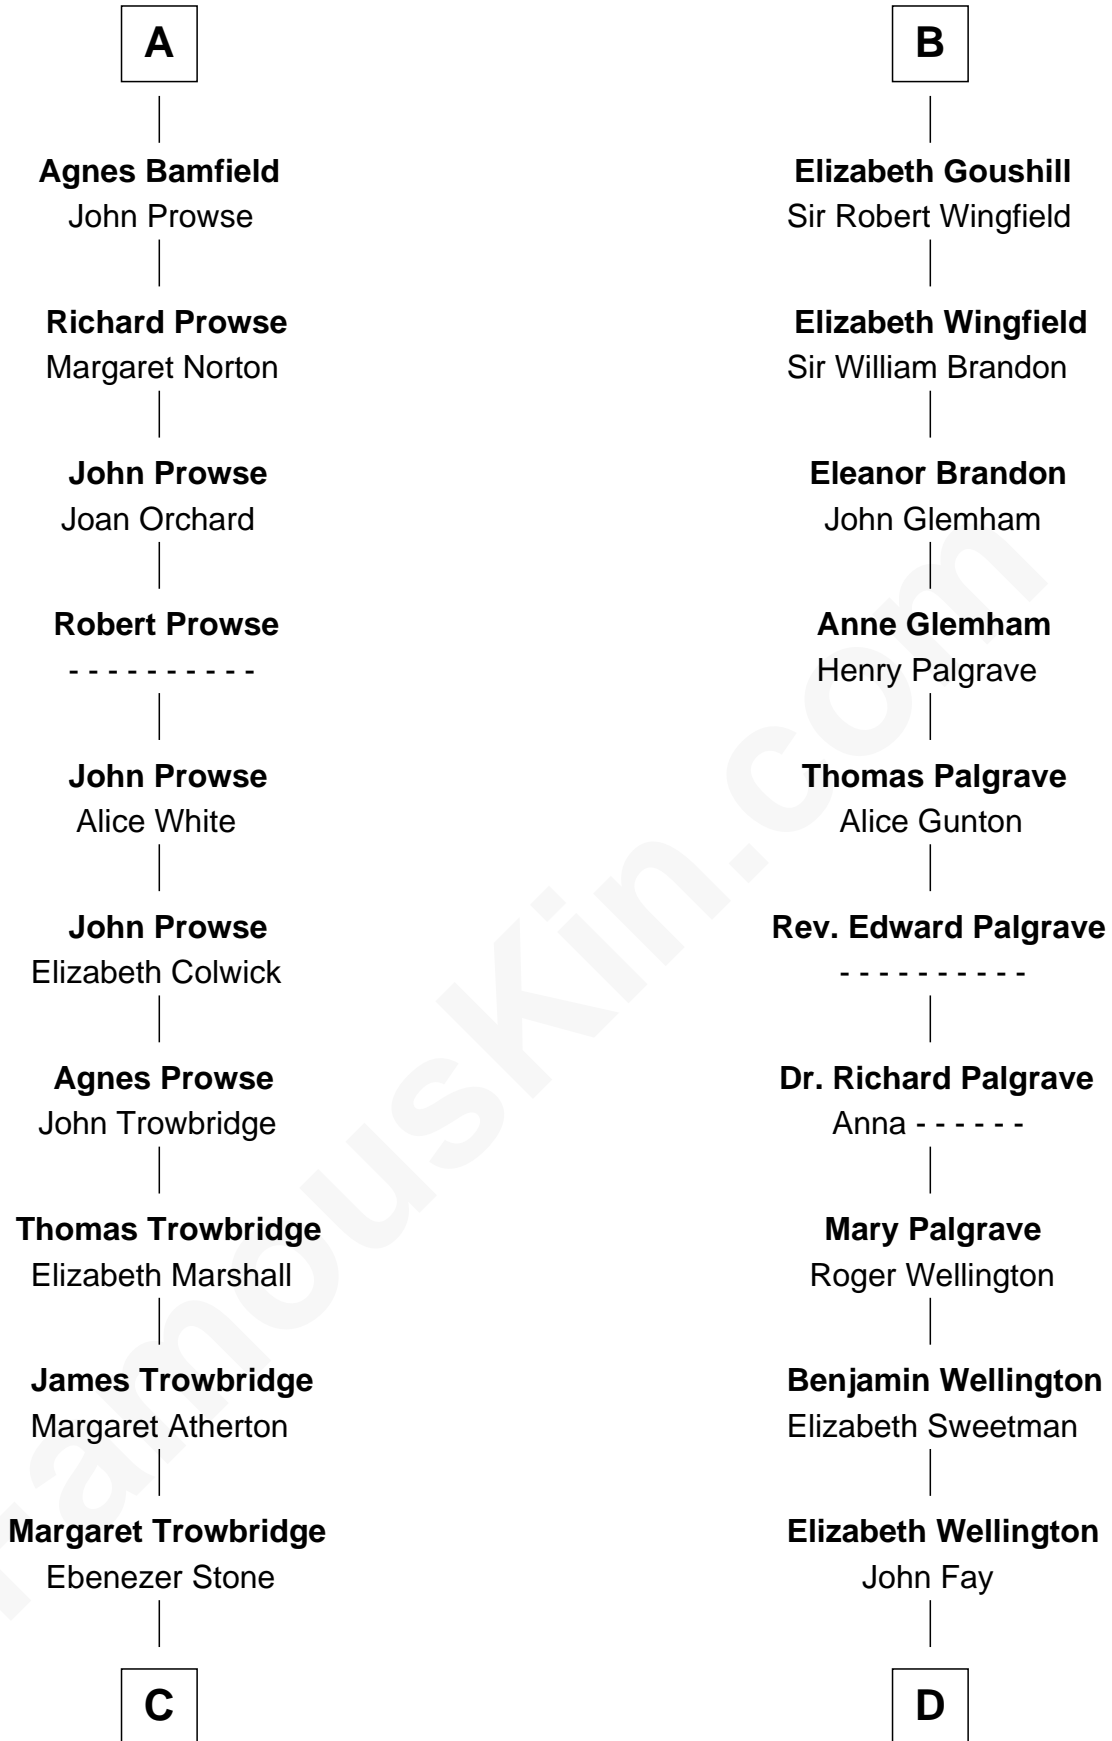

# FamousKin.com Relationship Chart of

**Susan B. Anthony**

*Women's Rights Advocate*

19th cousin 2 times removed of

**Eli Whitney**

*Inventor of the Cotton Gin*

**C**

**Mindwell Stone**  
Ebenezer Woodward

**Mary Woodward**  
Jonathan Richardson

**Susannah Richardson**  
Daniel Read

**Lucy Read**  
Daniel Anthony

**Susan B. Anthony**  
*Women's Rights Advocate*

**D**

**Benjamin Fay**  
Martha Miles

**Elizabeth Fay**  
Eli Whitney

**Eli Whitney**  
*Inventor of the Cotton Gin*