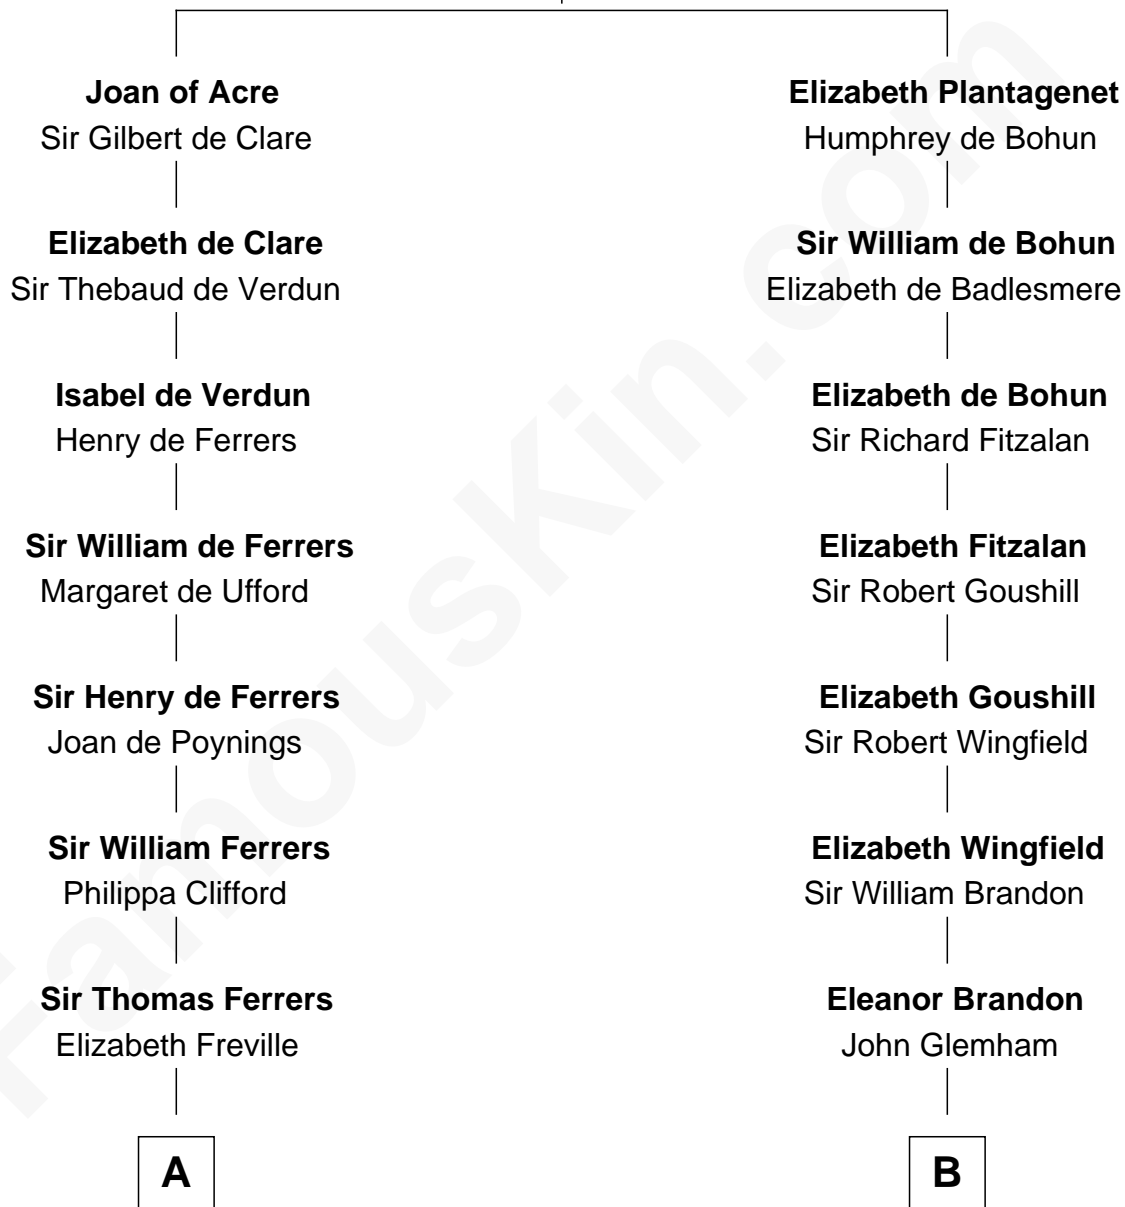

FamousKin.com Relationship Chart of

Susan B. Anthony

Women's Rights Advocate

16th cousin 3 times removed of

Eli Whitney

Inventor of the Cotton Gin

King Edward I
Eleanor of Castile

C

—
Humphrey Anthony

Hannah Lapham

—
Daniel Anthony

Lucy Read

—
Susan B. Anthony

Women's Rights Advocate

FamousKin.com