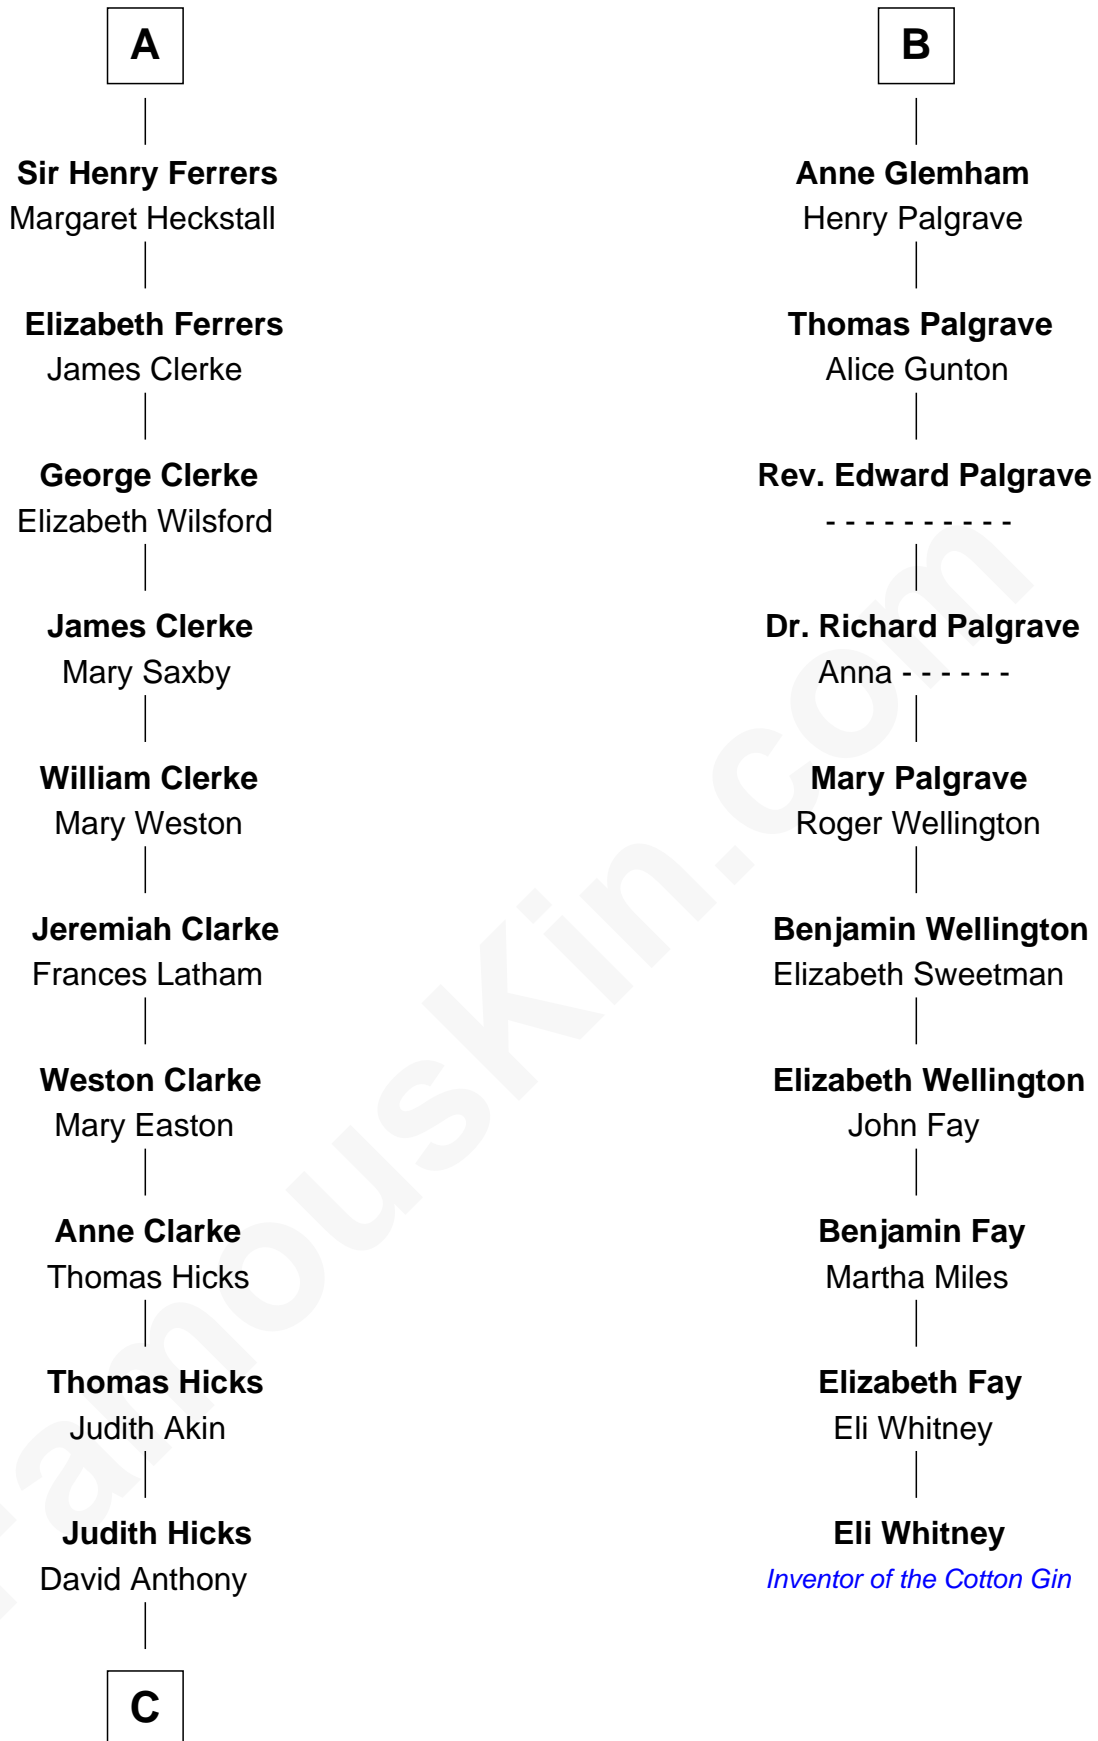

FamousKin.com Relationship Chart of

Susan B. Anthony

Women's Rights Advocate

16th cousin 3 times removed of

Eli Whitney

Inventor of the Cotton Gin

King Edward I
Eleanor of Castile

C

—
Humphrey Anthony

Hannah Lapham

—
Daniel Anthony

Lucy Read

—
Susan B. Anthony

Women's Rights Advocate

FamousKin.com