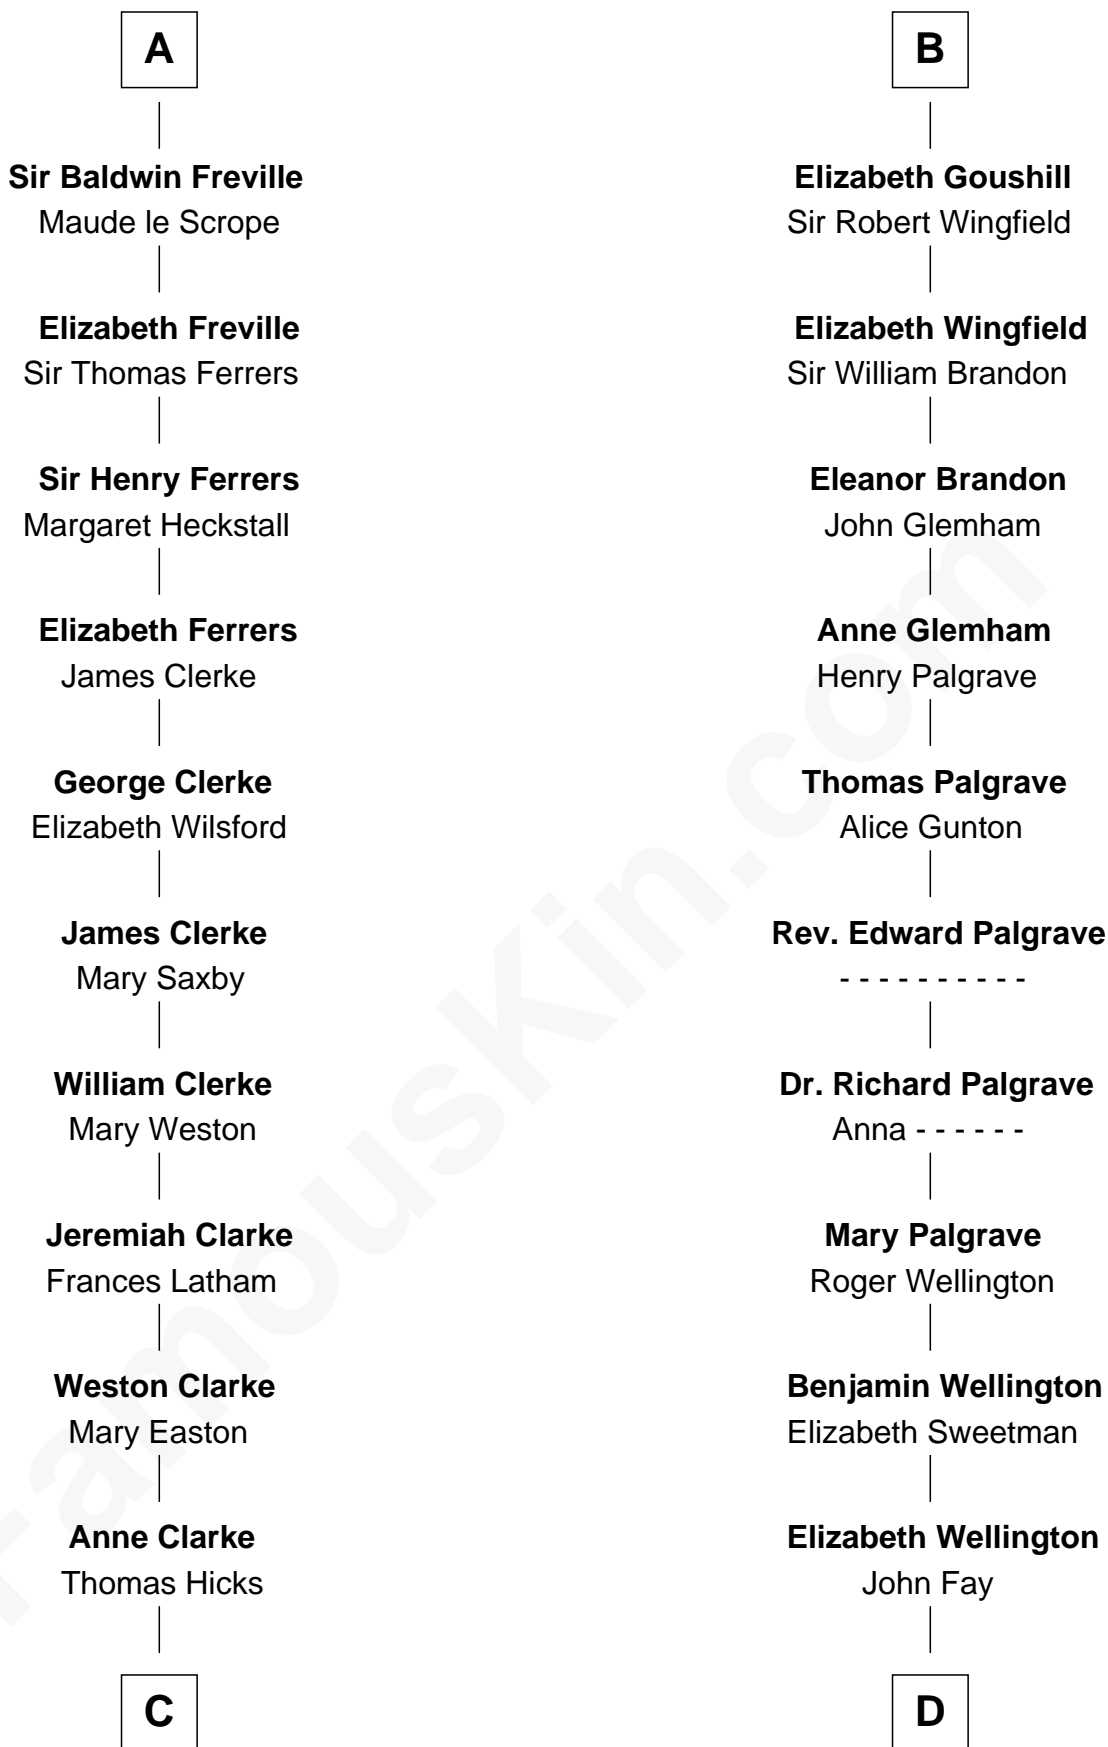

FamousKin.com Relationship Chart of

Susan B. Anthony

Women's Rights Advocate

19th cousin 2 times removed of

Eli Whitney

Inventor of the Cotton Gin

Henry II, King of England

not married
Ida de Tony

Maud de Chaworth

Thomas de Botetourte

Joan de Somery

Eleanor Plantagenet

Richard Fitzalan

John de Botetourte

Joyce la Zouche de Mortimer

Sir Richard Fitzalan

Elizabeth de Bohun

Joyce de Botetourte

Sir Baldwin Freville

Elizabeth Fitzalan

Sir Robert Goushill

A

B

C