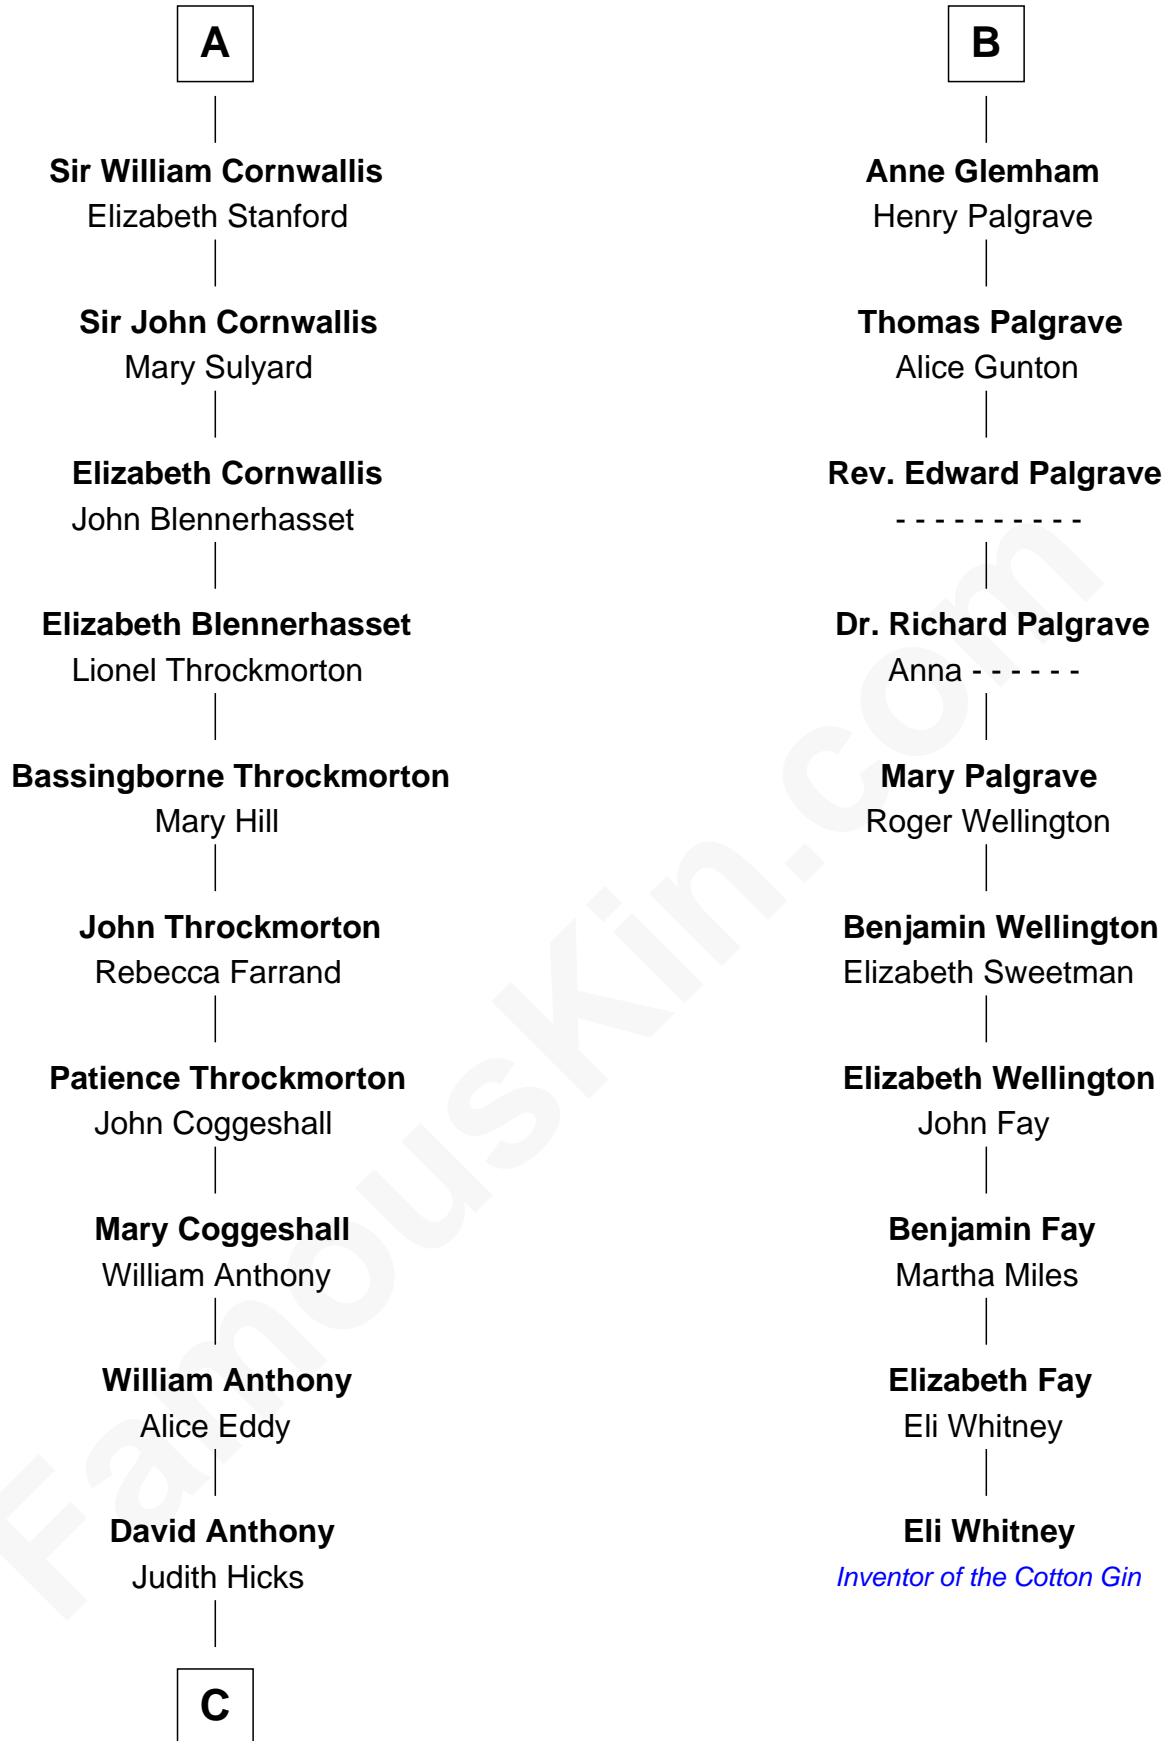

FamousKin.com Relationship Chart of

Susan B. Anthony

Women's Rights Advocate

16th cousin 3 times removed of

Eli Whitney

Inventor of the Cotton Gin

Isabella de Beauchamp

with husband
Sir Hugh le Despencer

Sir Robert Goushill

Philippa Sergeaux

Sir Robert Pashley

Elizabeth Goushill

Sir Robert Wingfield

Anne Pashley

Edward Tyrrell

Elizabeth Wingfield

Sir William Brandon

Philippa Tyrrell

Thomas Cornwallis

Eleanor Brandon

John Glemham

A

B

C

—
Humphrey Anthony

Hannah Lapham

—
Daniel Anthony

Lucy Read

—
Susan B. Anthony

Women's Rights Advocate

FamousKin.com