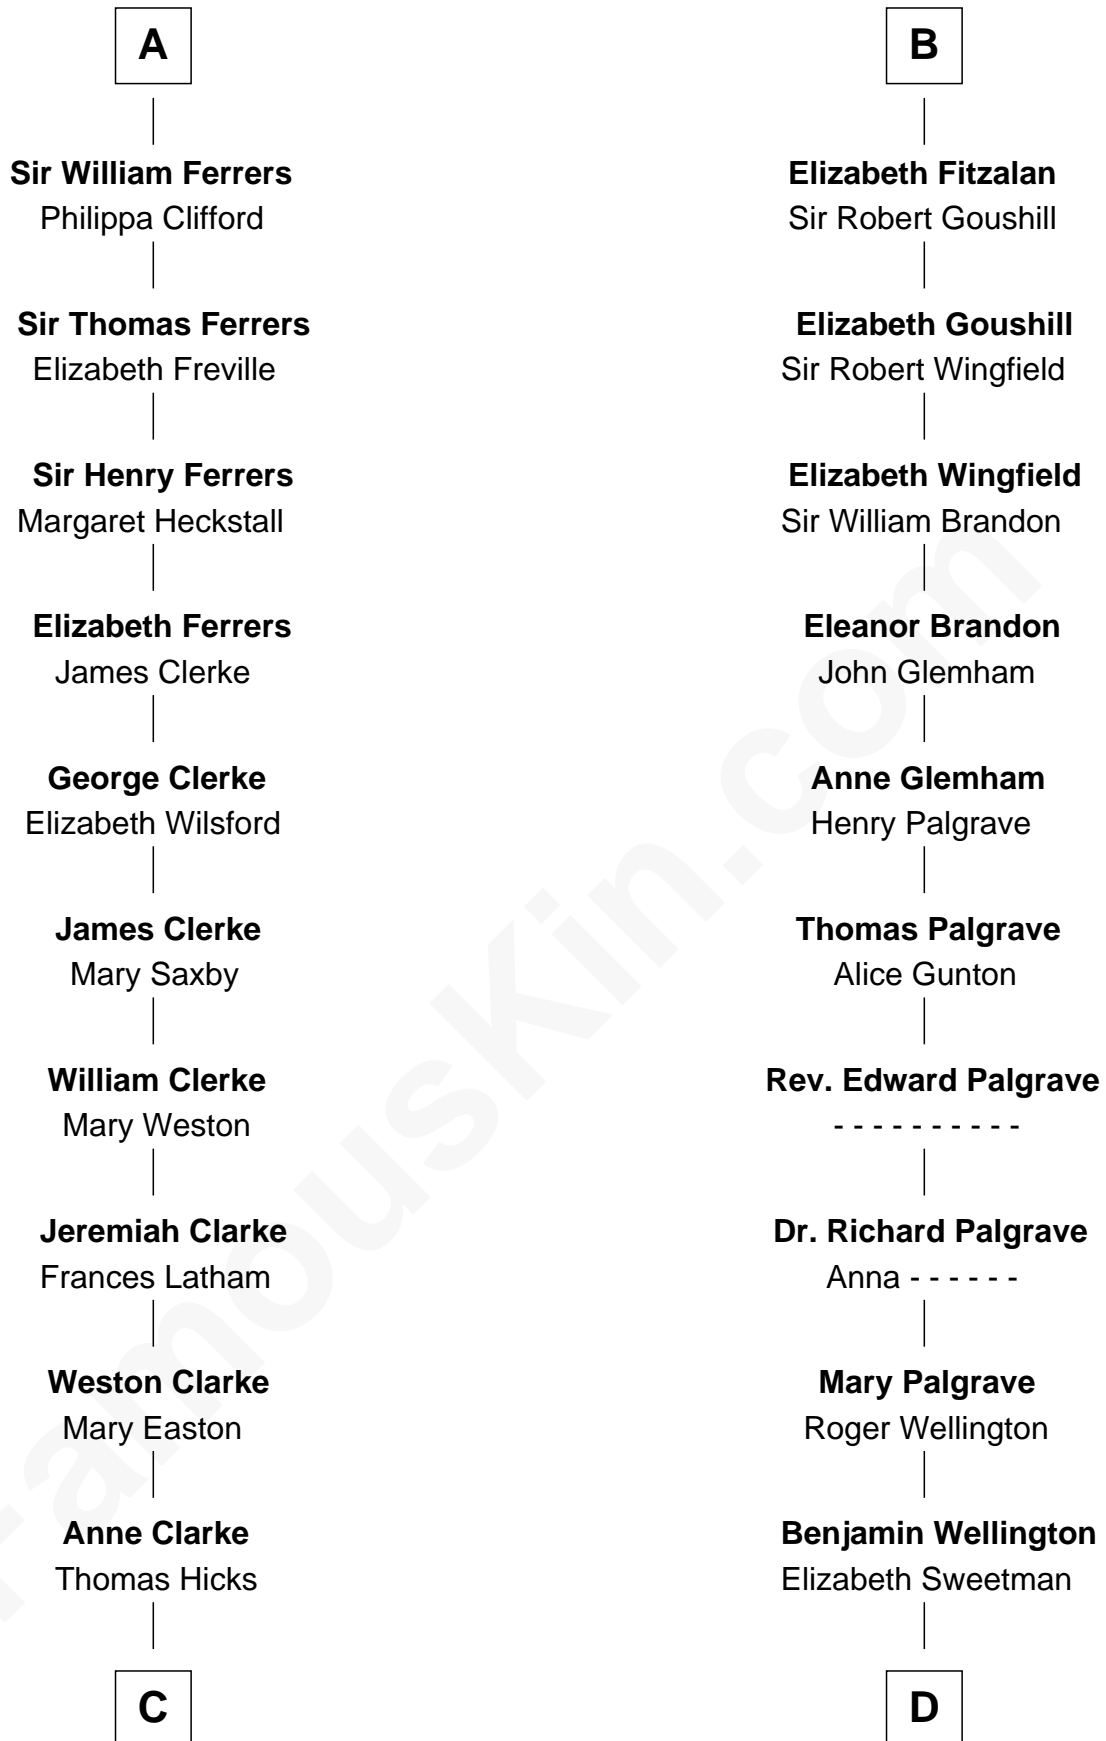

FamousKin.com Relationship Chart of

Susan B. Anthony

Women's Rights Advocate

20th cousin 1 time removed of

Eli Whitney

Inventor of the Cotton Gin

Hugh de Kevelioc
Bertrade de Montfort

Agnes of Chester
Sir William de Ferrers

Sir William de Ferrers
Margaret de Quincy

Sir William de Ferrers
Anne Duward

Sir William de Ferrers
de Segrave

Henry de Ferrers
Isabel de Verdun

Sir William de Ferrers
Margaret de Ufford

Sir Henry de Ferrers
Joan de Poynings

A

Hawise of Chester
Sir Robert II de Quincy

Margaret de Quincy
John de Lacy

Maud de Lacy
Sir Richard de Clare

Thomas de Clare
Juliana FitzMaurice

Margaret de Clare
Bartholomew de Badlesmere

Elizabeth de Badlesmere
Sir William de Bohun

Elizabeth de Bohun
Sir Richard Fitzalan

B

C

Thomas Hicks
Judith Akin

Judith Hicks
David Anthony

Humphrey Anthony
Hannah Lapham

Daniel Anthony
Lucy Read

Susan B. Anthony
Women's Rights Advocate