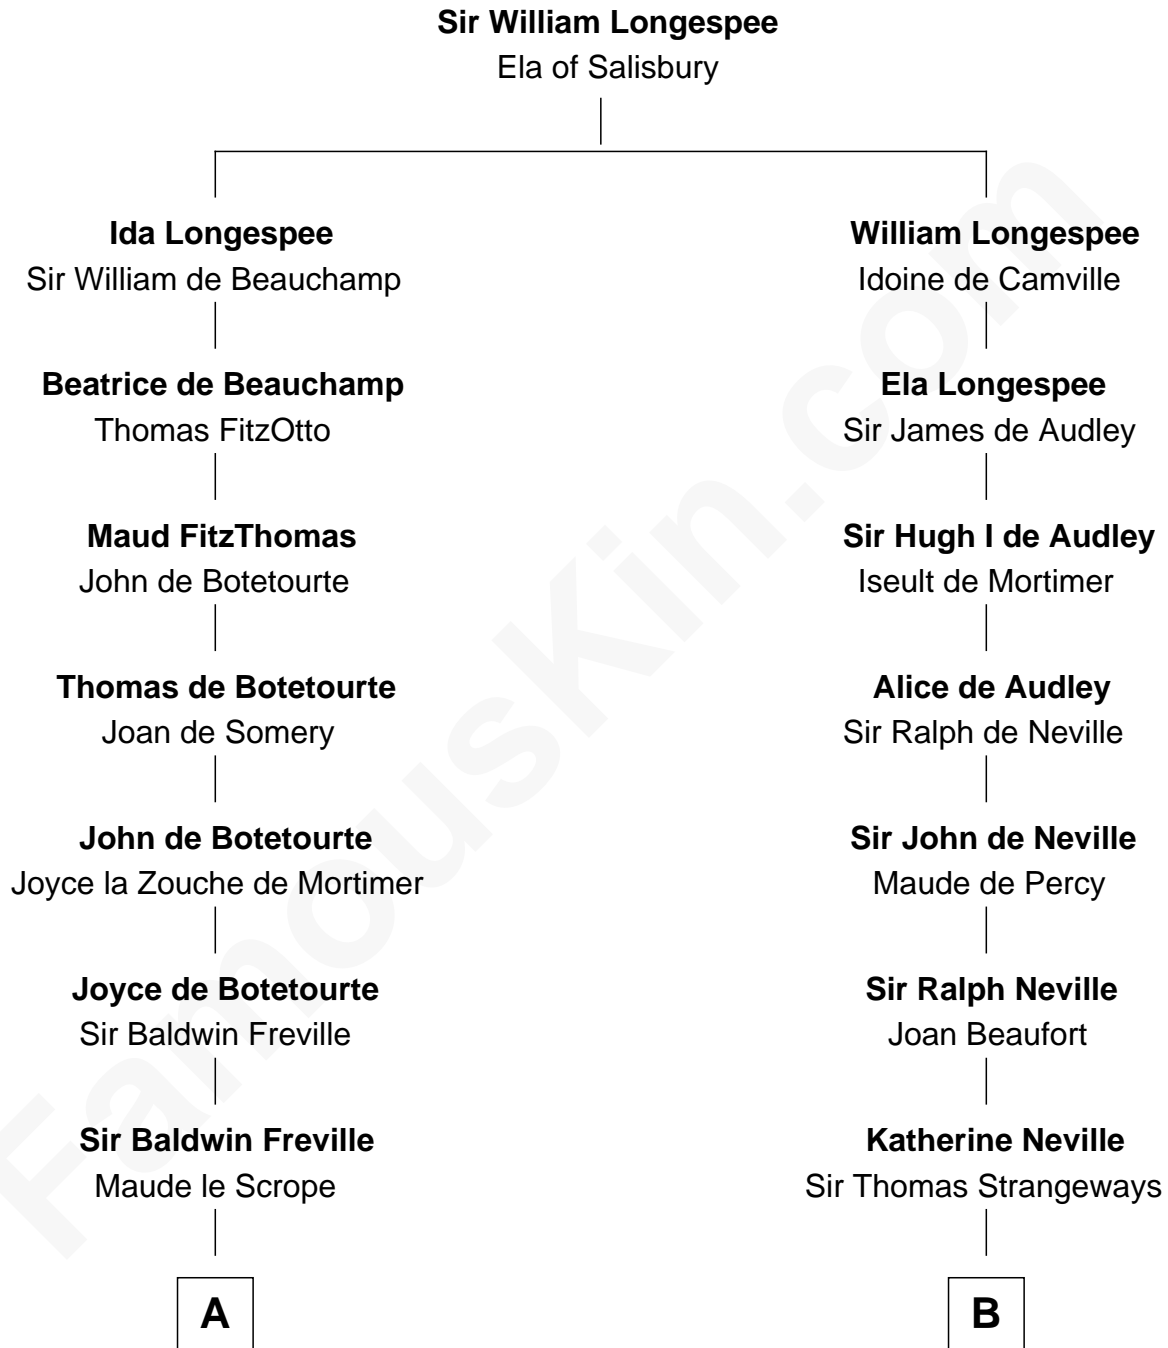

# FamousKin.com Relationship Chart of

**Susan B. Anthony**

*Women's Rights Advocate*

20th cousin 1 time removed of

**Dr. H. H. Holmes**

*Serial Killer aka "Devil in the White City"*

**C**

**Judith Hicks**  
David Anthony

**Humphrey Anthony**  
Hannah Lapham

**Daniel Anthony**  
Lucy Read

**Susan B. Anthony**  
*Women's Rights Advocate*

**D**

**Sarah Smith**  
Edward Scribner Mudgett

**Samuel Mudgett**  
Mary Morrill

**Scribner Mudgett**  
Nancy Prescott

**Levi Horton Mudgett**  
Theodate Page Price

**Dr. H. H. Holmes**  
*Serial Killer Dr. H. H. Holmes*