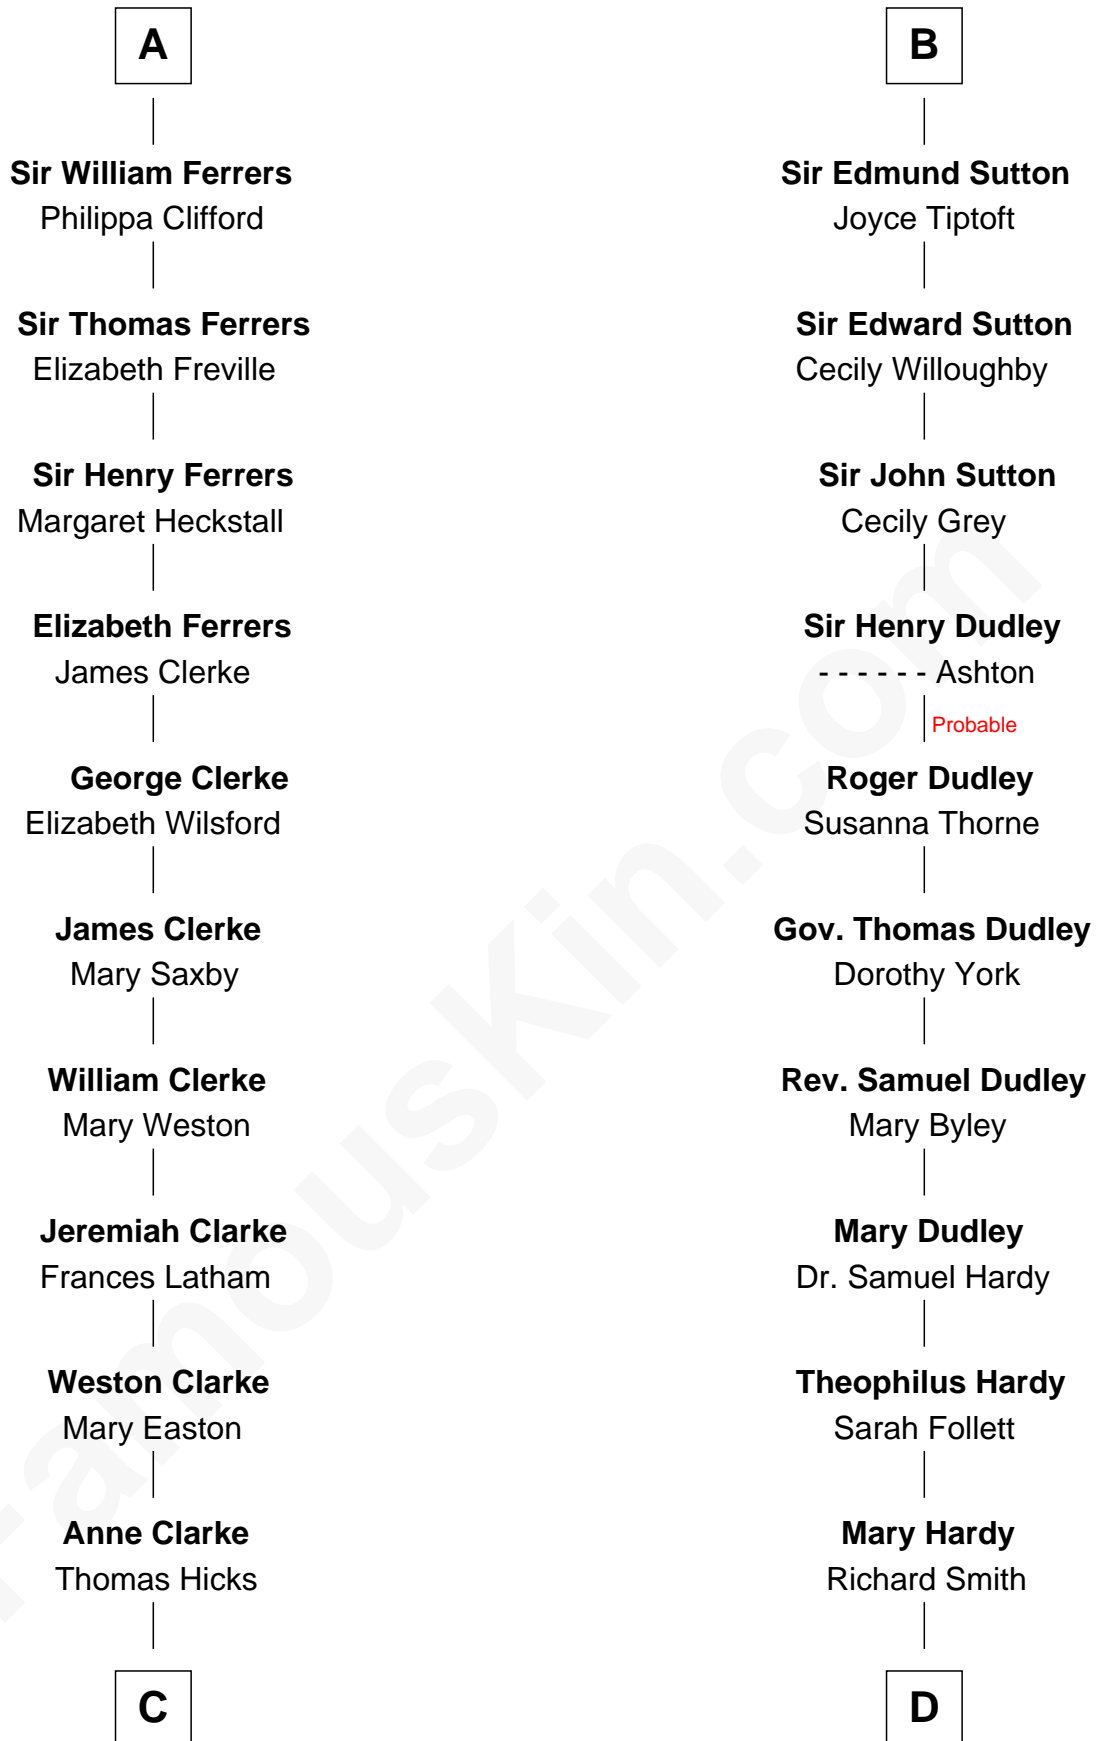

# FamousKin.com Relationship Chart of

**Susan B. Anthony**

*Women's Rights Advocate*

21st cousin of

**Dr. H. H. Holmes**

*Serial Killer aka "Devil in the White City"*

**Reginald de Braiose**

**C**

**Thomas Hicks**

Judith Akin

**Judith Hicks**

David Anthony

**Humphrey Anthony**

Hannah Lapham

**Daniel Anthony**

Lucy Read

**Susan B. Anthony**

*Women's Rights Advocate*

**D**

**Sarah Smith**

Edward Scribner Mudgett

**Samuel Mudgett**

Mary Morrill

**Scribner Mudgett**

Nancy Prescott

**Levi Horton Mudgett**

Theodate Page Price

**Dr. H. H. Holmes**

*Serial Killer Dr. H. H. Holmes*