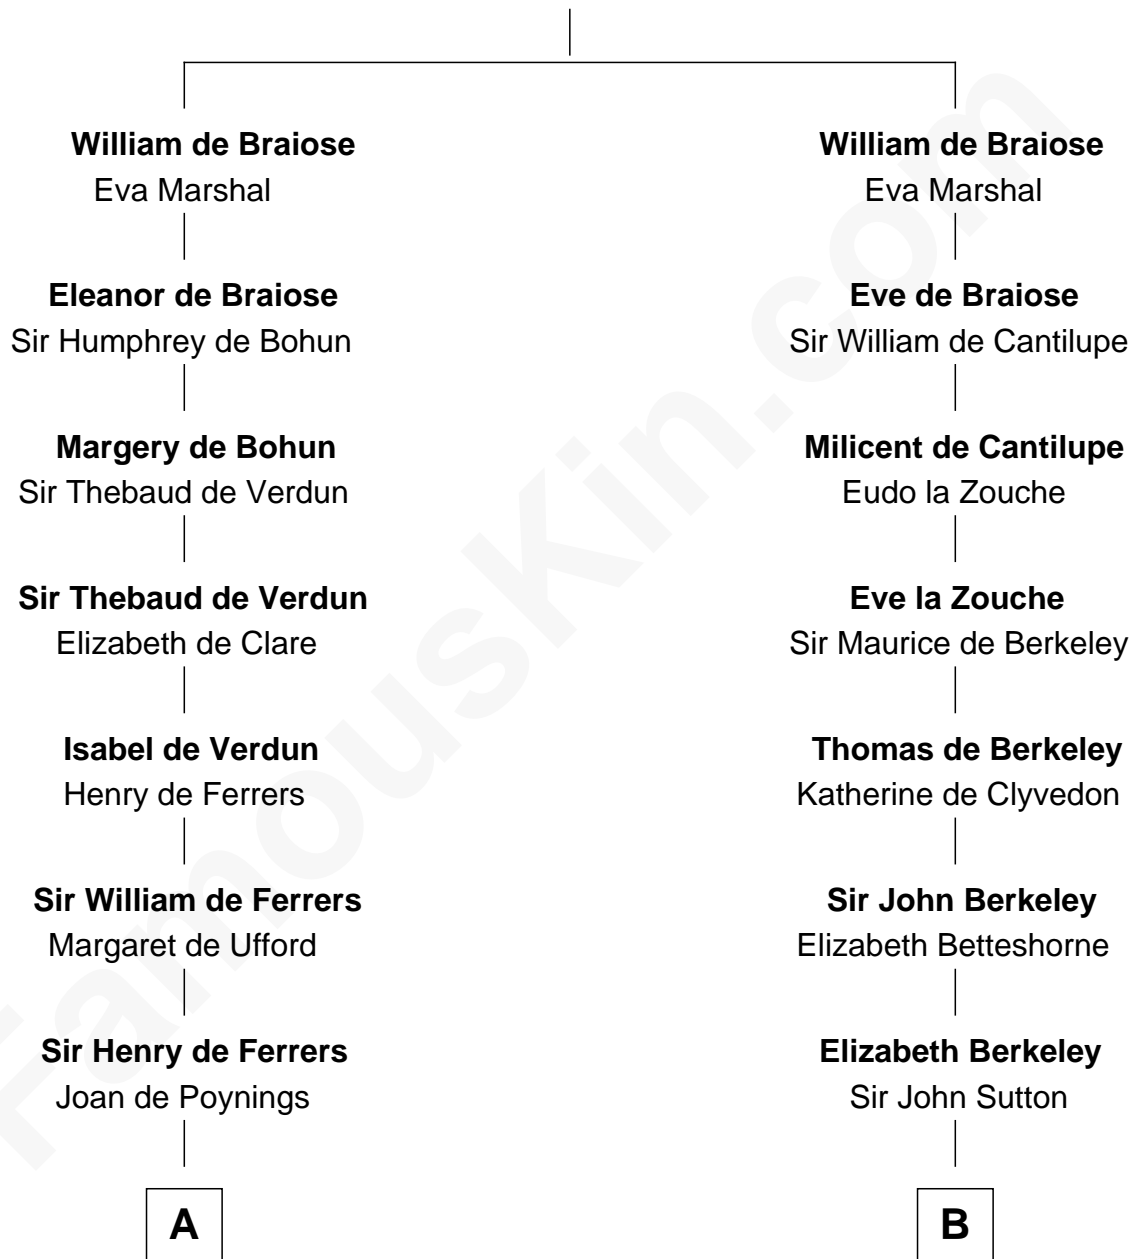

# FamousKin.com Relationship Chart of

**Susan B. Anthony**

*Women's Rights Advocate*

21st cousin of

**Dr. H. H. Holmes**

*Serial Killer aka "Devil in the White City"*

**Reginald de Braiose**

**C**

**Thomas Hicks**

Judith Akin

**Judith Hicks**

David Anthony

**Humphrey Anthony**

Hannah Lapham

**Daniel Anthony**

Lucy Read

Nancy Prescott

**Levi Horton Mudgett**

Theodate Page Price

**Dr. H. H. Holmes**

*Serial Killer Dr. H. H. Holmes*