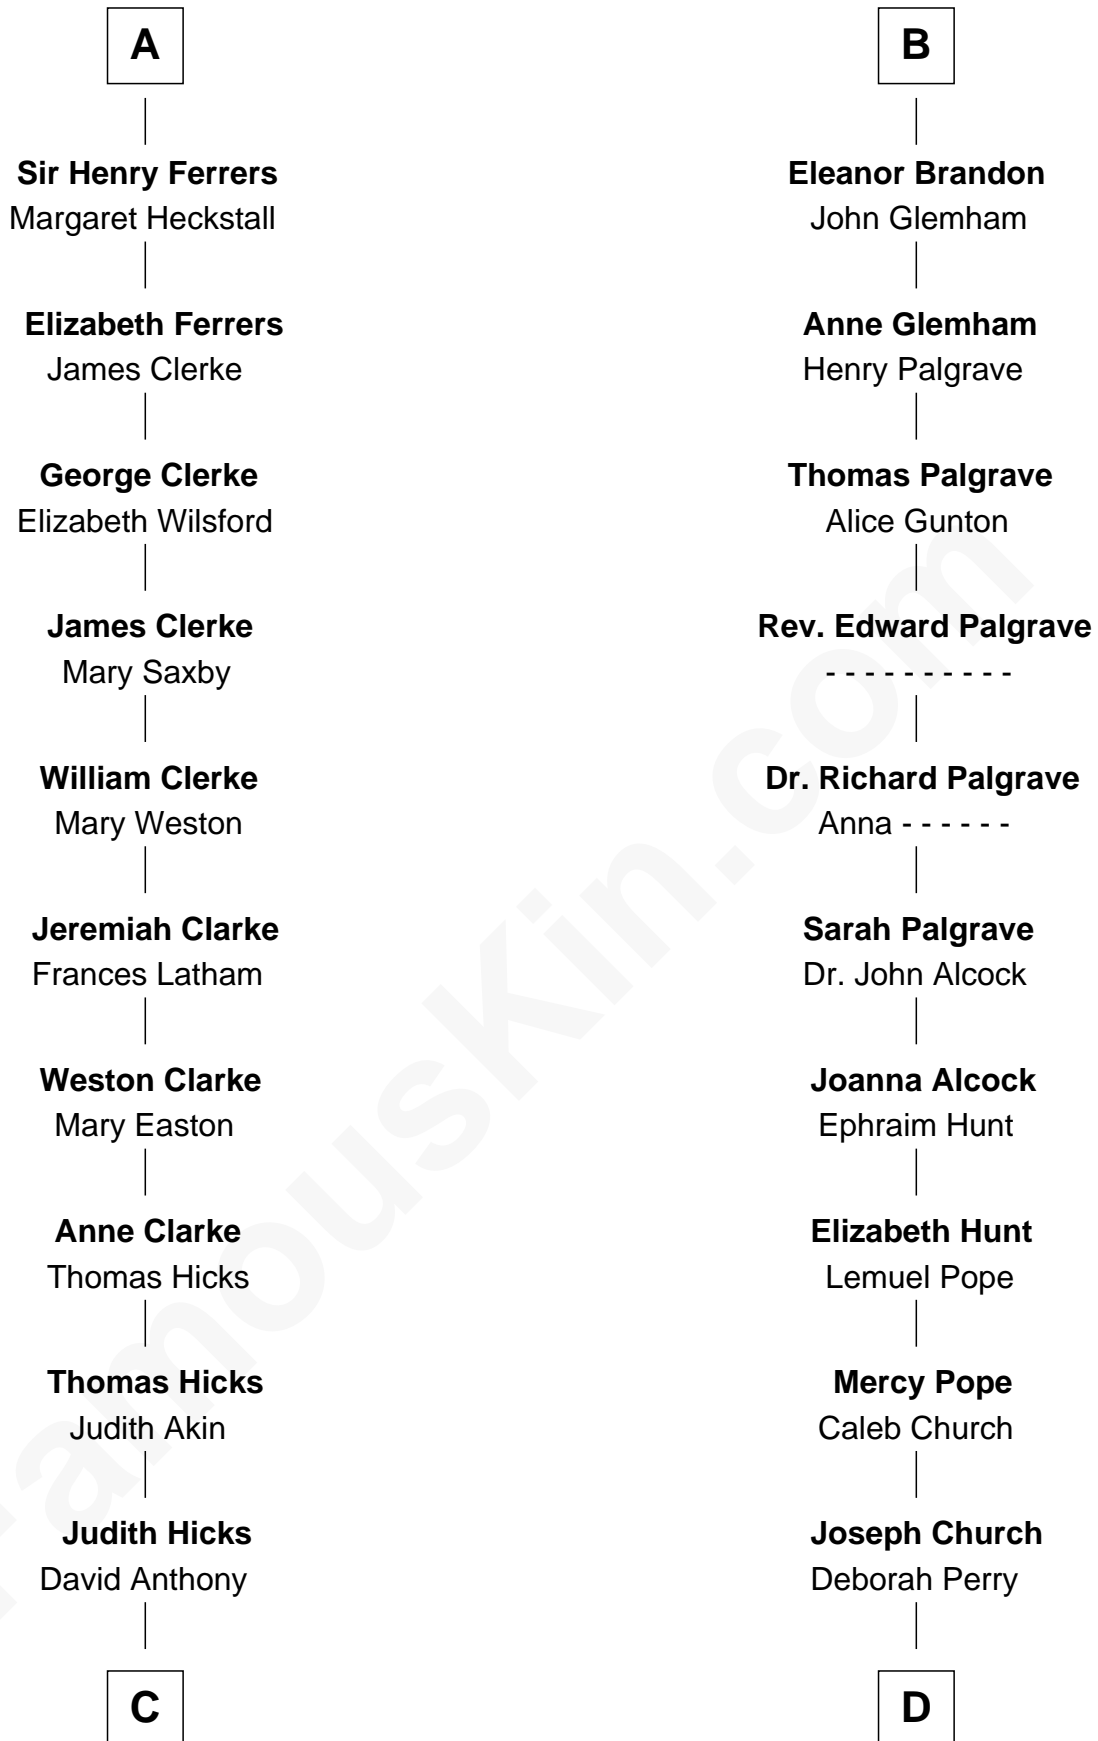

FamousKin.com Relationship Chart of

Susan B. Anthony

Women's Rights Advocate

19th cousin 1 time removed of

Franklin D. Roosevelt

32nd U.S. President

Sir Humphrey de Bohun

Eleanor de Braiose

Margery de Bohun
Sir Thebaud de Verdun

Sir Thebaud de Verdun
Elizabeth de Clare

Isabel de Verdun
Henry de Ferrers

Sir William de Ferrers
Margaret de Ufford

Sir Henry de Ferrers
Joan de Poynings

Sir William Ferrers
Philippa Clifford

Sir Thomas Ferrers
Elizabeth Freville

A

Humphrey de Bohun
Maud de Fiennes

Humphrey de Bohun
Elizabeth Plantagenet

Sir William de Bohun
Elizabeth de Badlesmere

Elizabeth de Bohun
Sir Richard Fitzalan

Elizabeth Fitzalan
Sir Robert Goushill

Elizabeth Goushill
Sir Robert Wingfield

Elizabeth Wingfield
Sir William Brandon

B

C

Humphrey Anthony

Hannah Lapham

Daniel Anthony

Lucy Read