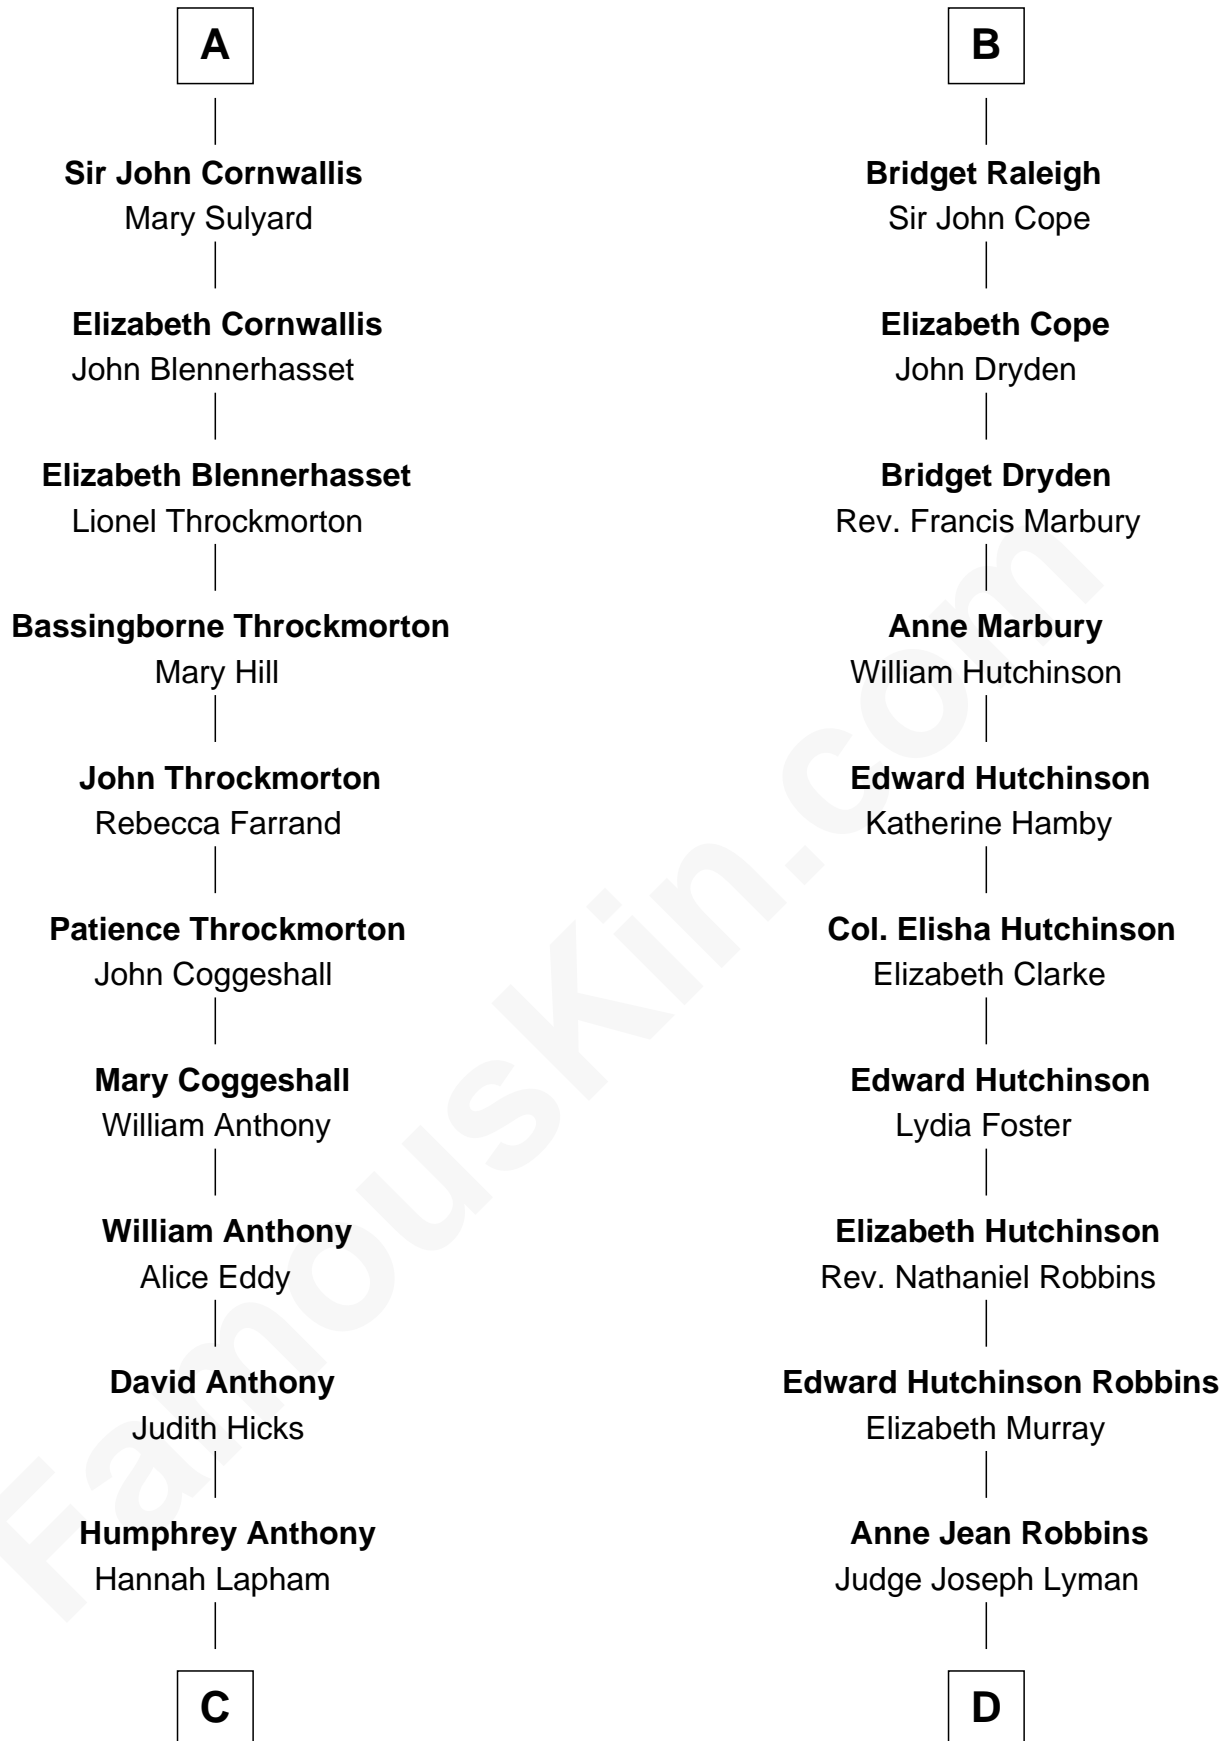

FamousKin.com Relationship Chart of

Susan B. Anthony

Women's Rights Advocate

18th cousin 1 time removed of

Franklin D. Roosevelt

32nd U.S. President

Hugh le Despencer

Eleanor de Clare

Anne Pashley

Edward Tyrrell

Philippa Tyrrell

Thomas Cornwallis

Sir William Cornwallis

Elizabeth Stanford

A

Sir Edward le Despencer

Anne de Ferrers

Edward Despencer

Elizabeth Burghersh

Margaret Despencer

Robert de Ferrers

Phillippa Ferrers

Sir Thomas Greene

Elizabeth Greene

William Raleigh

Sir Edward Raleigh

Margaret Verney

Sir Edward Raleigh

Anne Chamberlayne

B

FamousKin.com