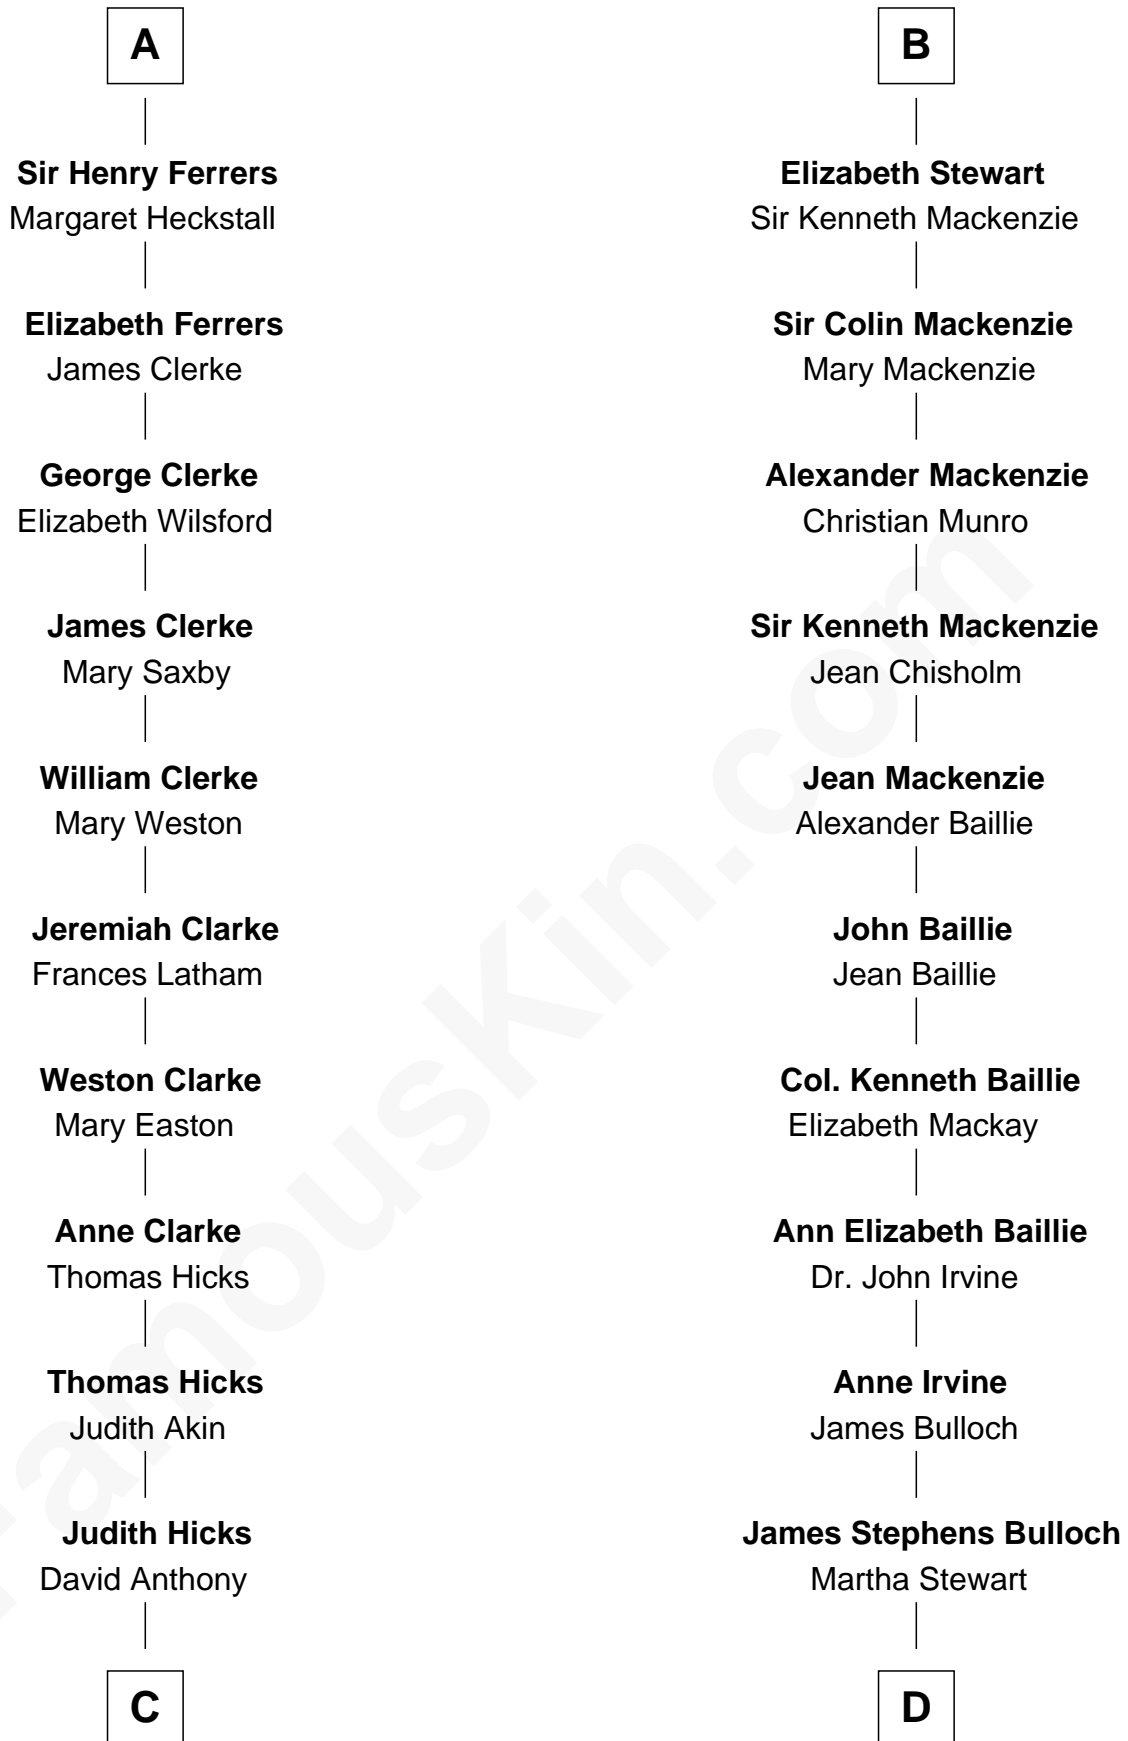

# FamousKin.com Relationship Chart of

**Susan B. Anthony**

*Women's Rights Advocate*

19th cousin of

**Eleanor Roosevelt**

*First Lady of President Franklin D. Roosevelt*

**King Edward I**  
Eleanor of Castile

**C**

**Humphrey Anthony**

Hannah Lapham

**Daniel Anthony**

Lucy Read

**Susan B. Anthony**

*Women's Rights Advocate*

**D**