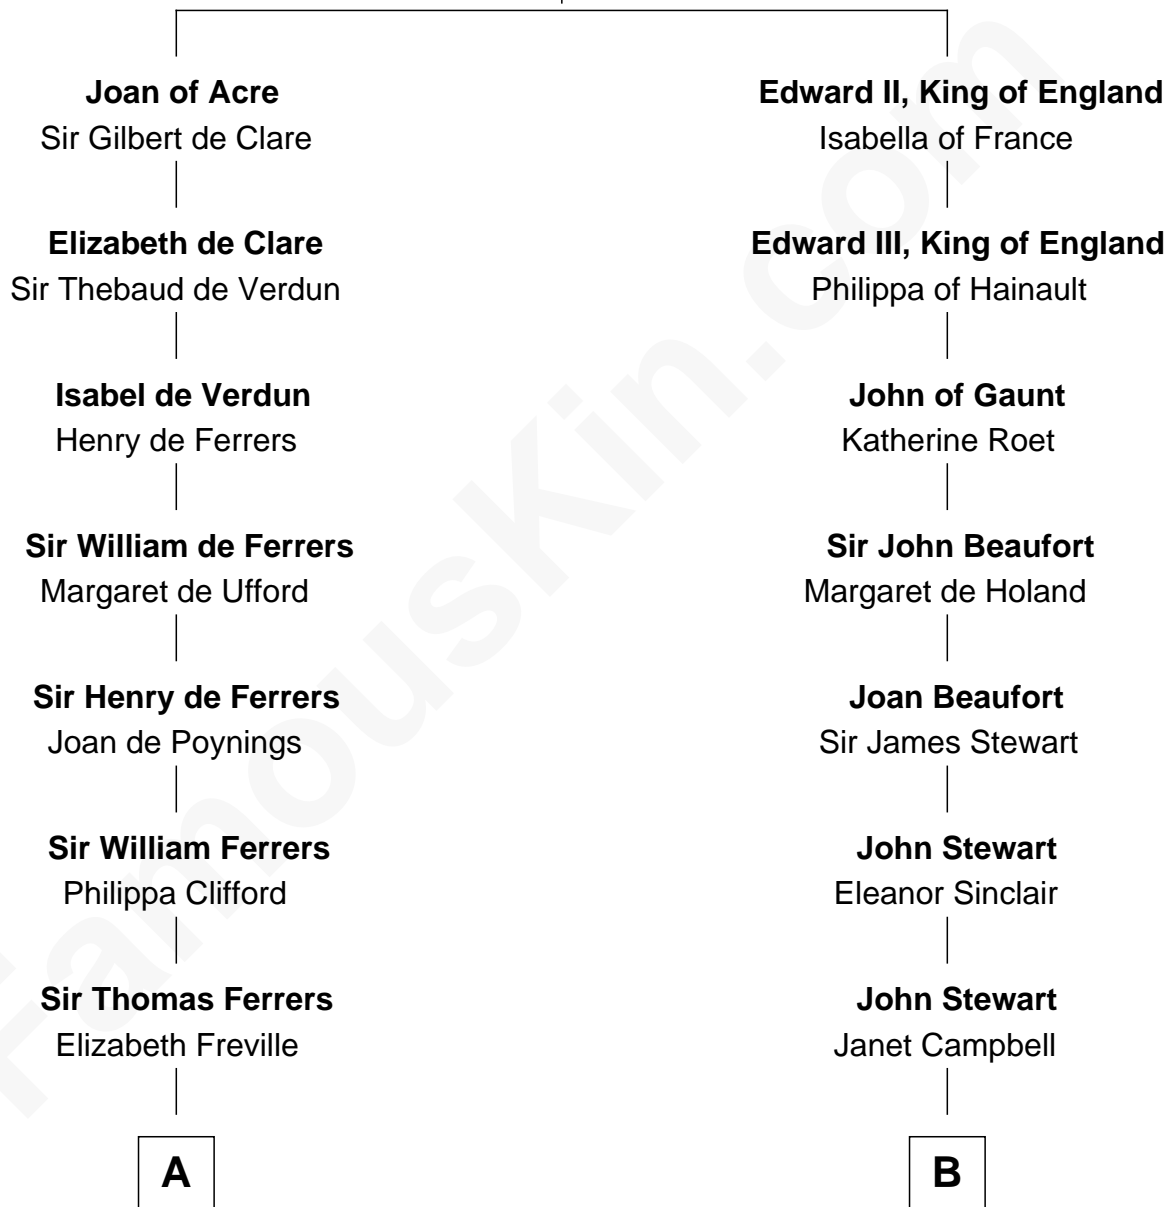

# FamousKin.com Relationship Chart of

**Susan B. Anthony**

*Women's Rights Advocate*

19th cousin of

**Eleanor Roosevelt**

*First Lady of President Franklin D. Roosevelt*

**King Edward I**  
Eleanor of Castile

**C**

**Humphrey Anthony**

Hannah Lapham

**Daniel Anthony**

Lucy Read

**Susan B. Anthony**

*Women's Rights Advocate*

**D**