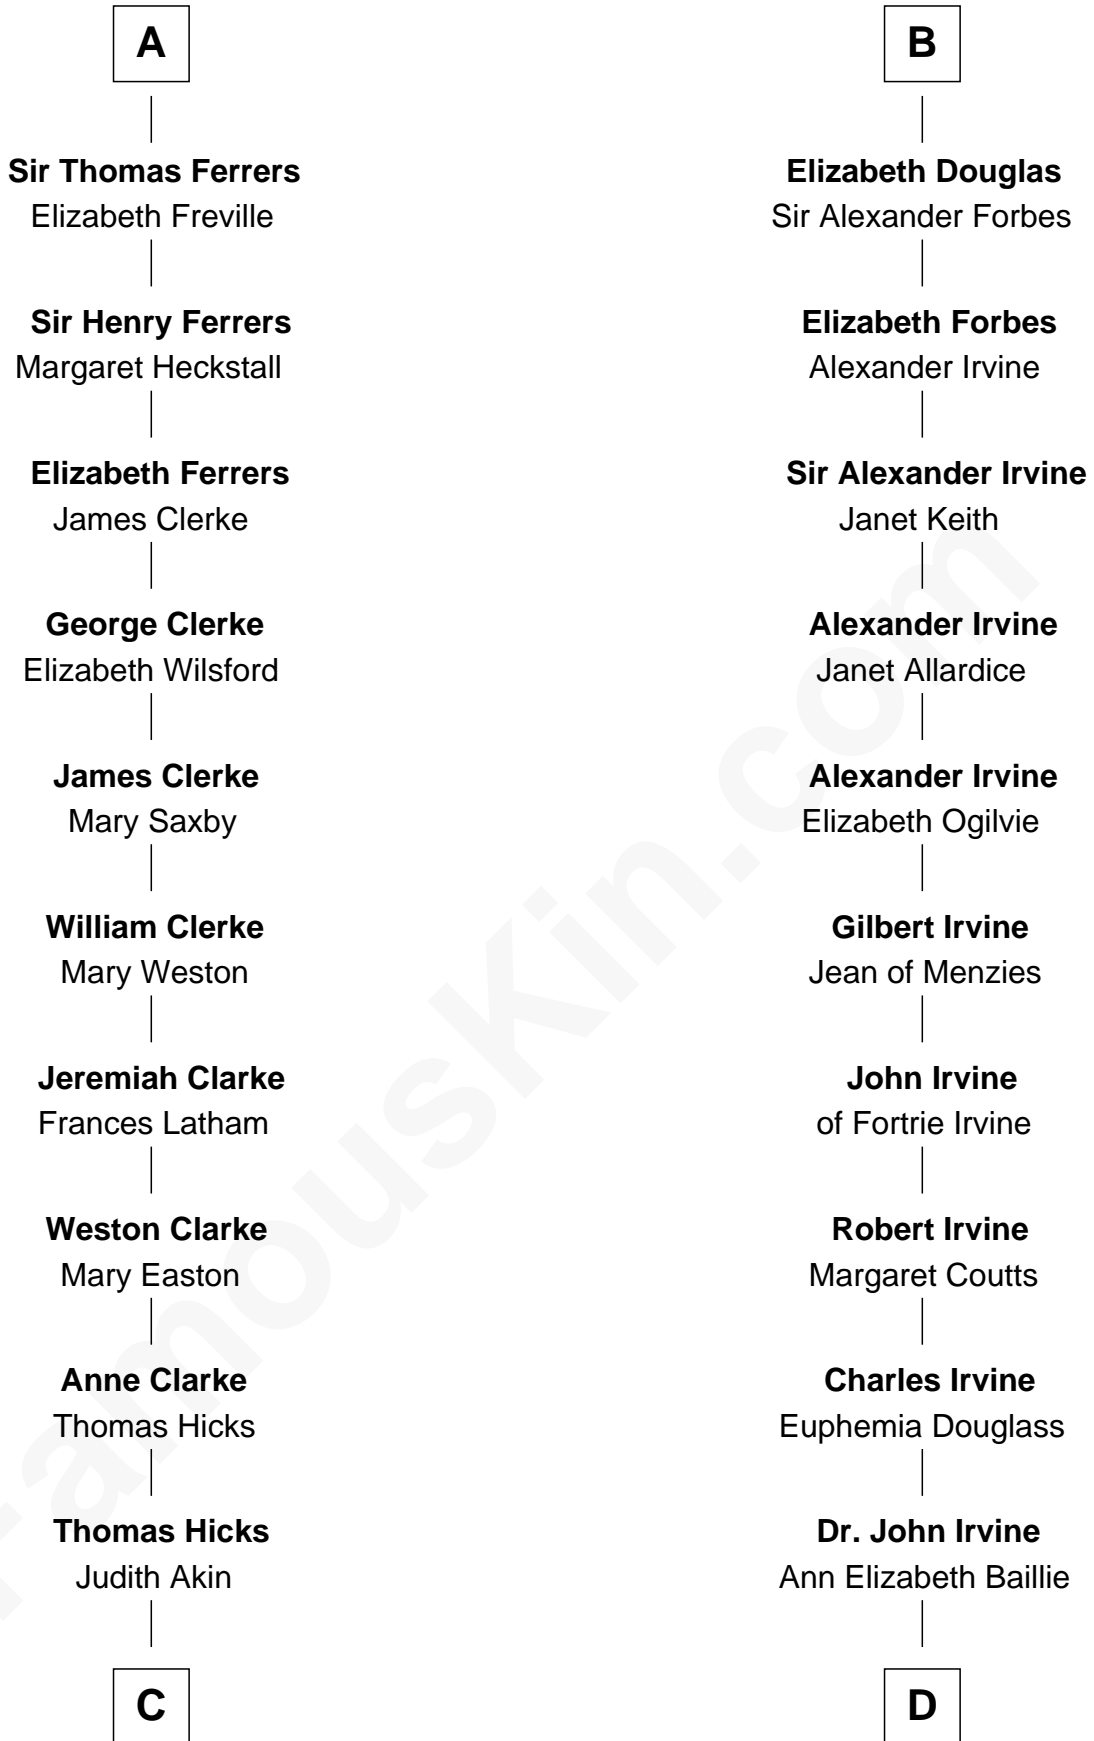

# FamousKin.com Relationship Chart of

**Susan B. Anthony**

*Women's Rights Advocate*

20th cousin 1 time removed of

**Eleanor Roosevelt**

*First Lady of President Franklin D. Roosevelt*

**C**

**Judith Hicks**  
David Anthony

**Humphrey Anthony**  
Hannah Lapham

**Daniel Anthony**  
Lucy Read

**Susan B. Anthony**  
*Women's Rights Advocate*

**D**

**Anne Irvine**  
James Bulloch

**James Stephens Bulloch**  
Martha Stewart

**Martha Bulloch**  
Theodore Roosevelt

**Elliott Roosevelt**  
Anna Rebecca Hall

**Eleanor Roosevelt**  
*First Lady of Franklin Roosevelt*