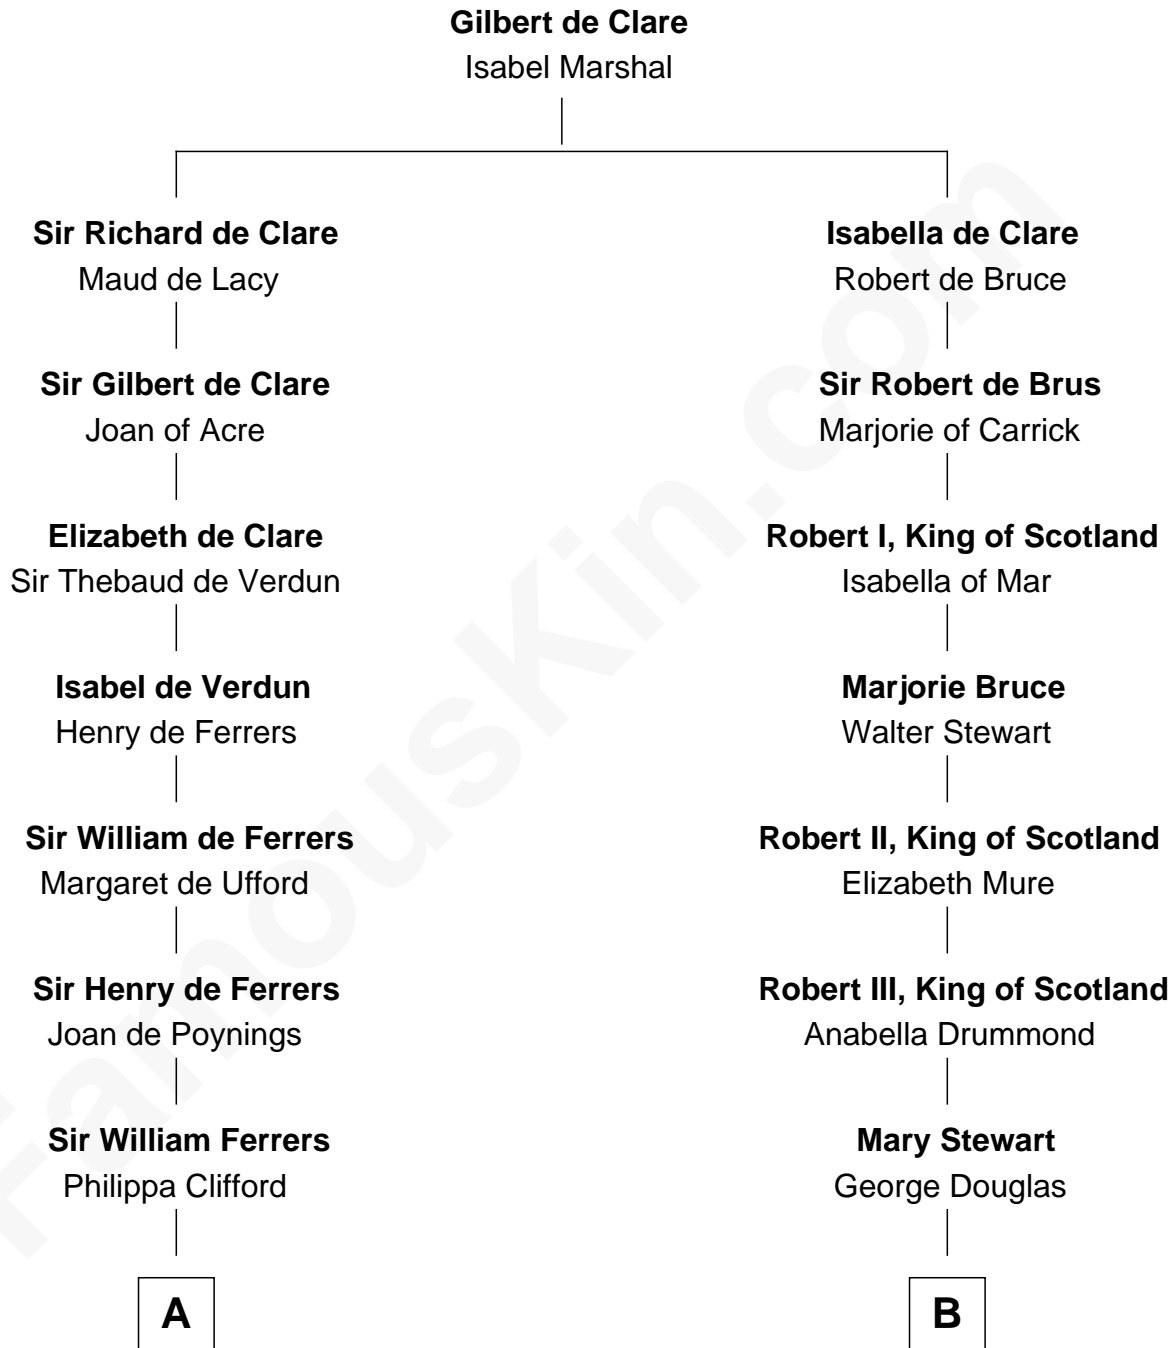

# FamousKin.com Relationship Chart of

**Susan B. Anthony**

*Women's Rights Advocate*

20th cousin 1 time removed of

**Eleanor Roosevelt**

*First Lady of President Franklin D. Roosevelt*

**C**

**Judith Hicks**  
David Anthony

**Humphrey Anthony**  
Hannah Lapham

**Daniel Anthony**  
Lucy Read

**Susan B. Anthony**  
*Women's Rights Advocate*

**D**

**Anne Irvine**  
James Bulloch

**James Stephens Bulloch**  
Martha Stewart

**Martha Bulloch**  
Theodore Roosevelt

**Elliott Roosevelt**  
Anna Rebecca Hall

**Eleanor Roosevelt**  
*First Lady of Franklin Roosevelt*