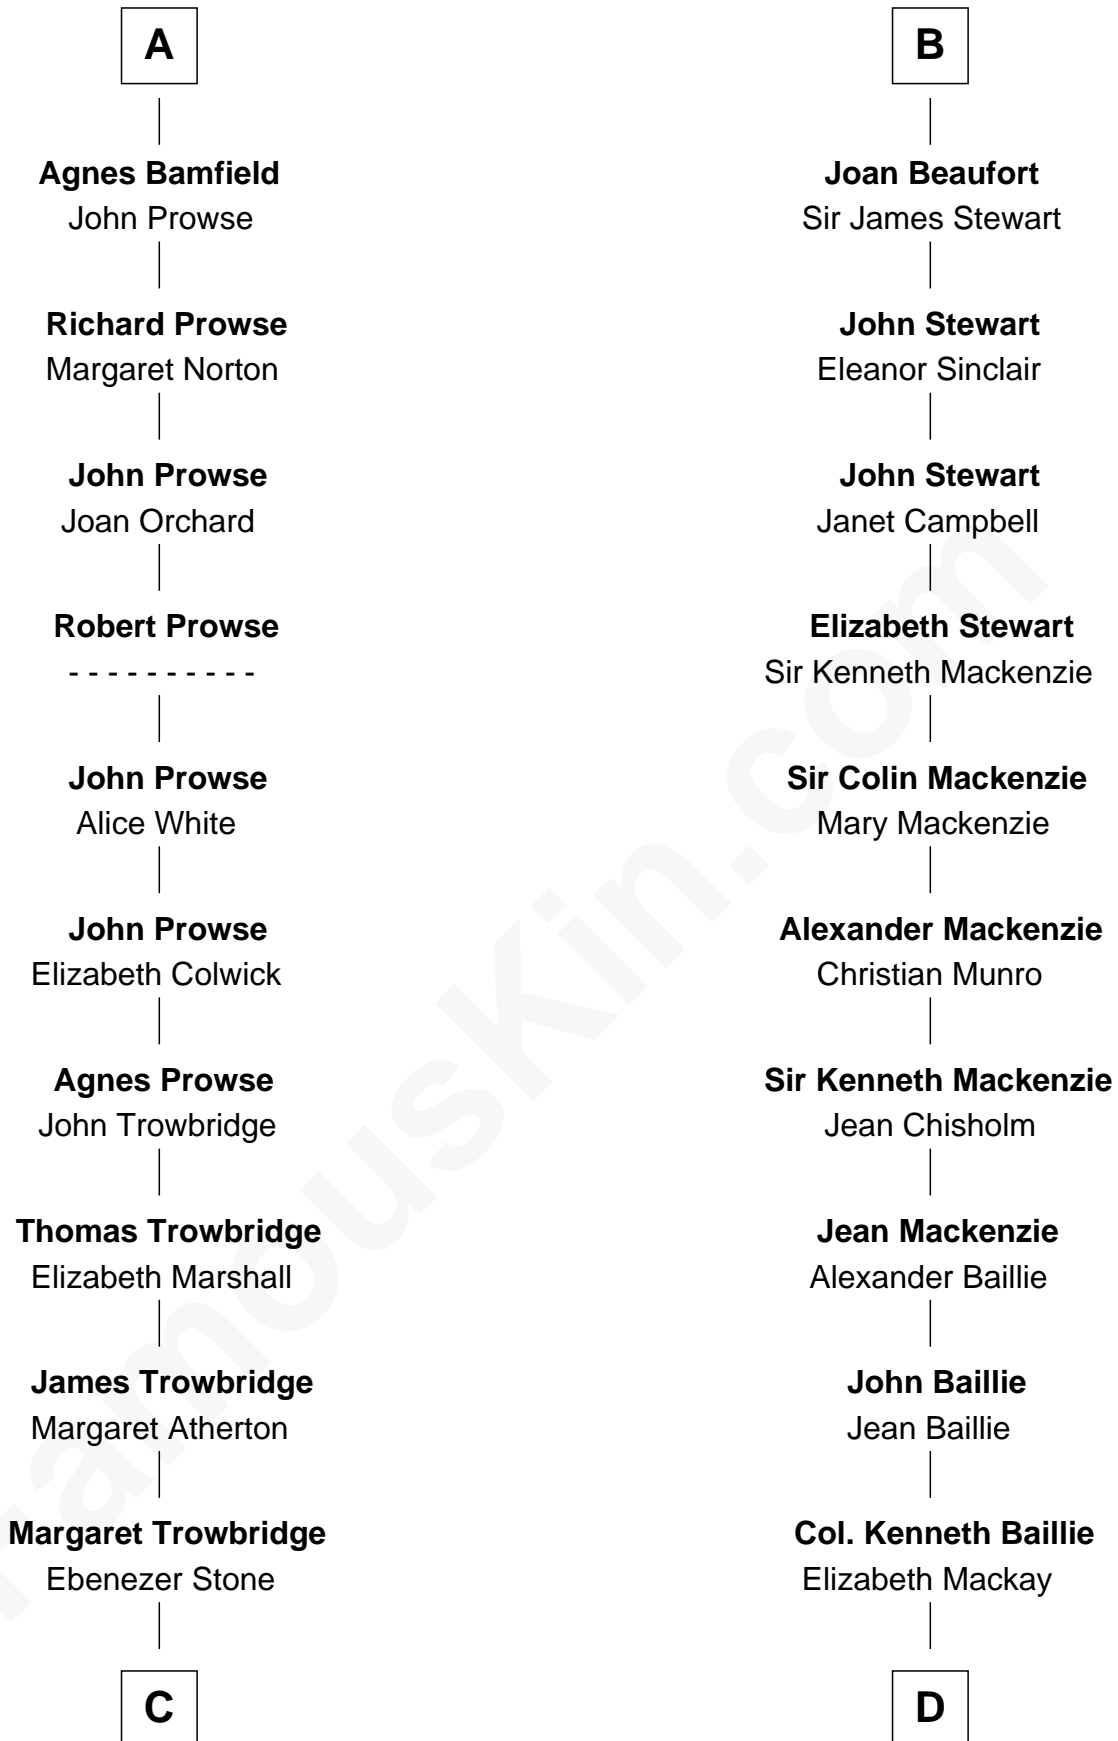

FamousKin.com Relationship Chart of

Susan B. Anthony

Women's Rights Advocate

21st cousin of

Theodore Roosevelt

26th U.S. President

Sir Geoffrey FitzPiers

Aveline de Clare

C

Mindwell Stone
Ebenezer Woodward

Mary Woodward
Jonathan Richardson

Susannah Richardson
Daniel Read

Lucy Read
Daniel Anthony

Susan B. Anthony
Women's Rights Advocate

D

Ann Elizabeth Baillie
Dr. John Irvine

Anne Irvine
James Bulloch

James Stephens Bulloch
Martha Stewart

Martha Bulloch
Theodore Roosevelt

Theodore Roosevelt
26th U.S. President