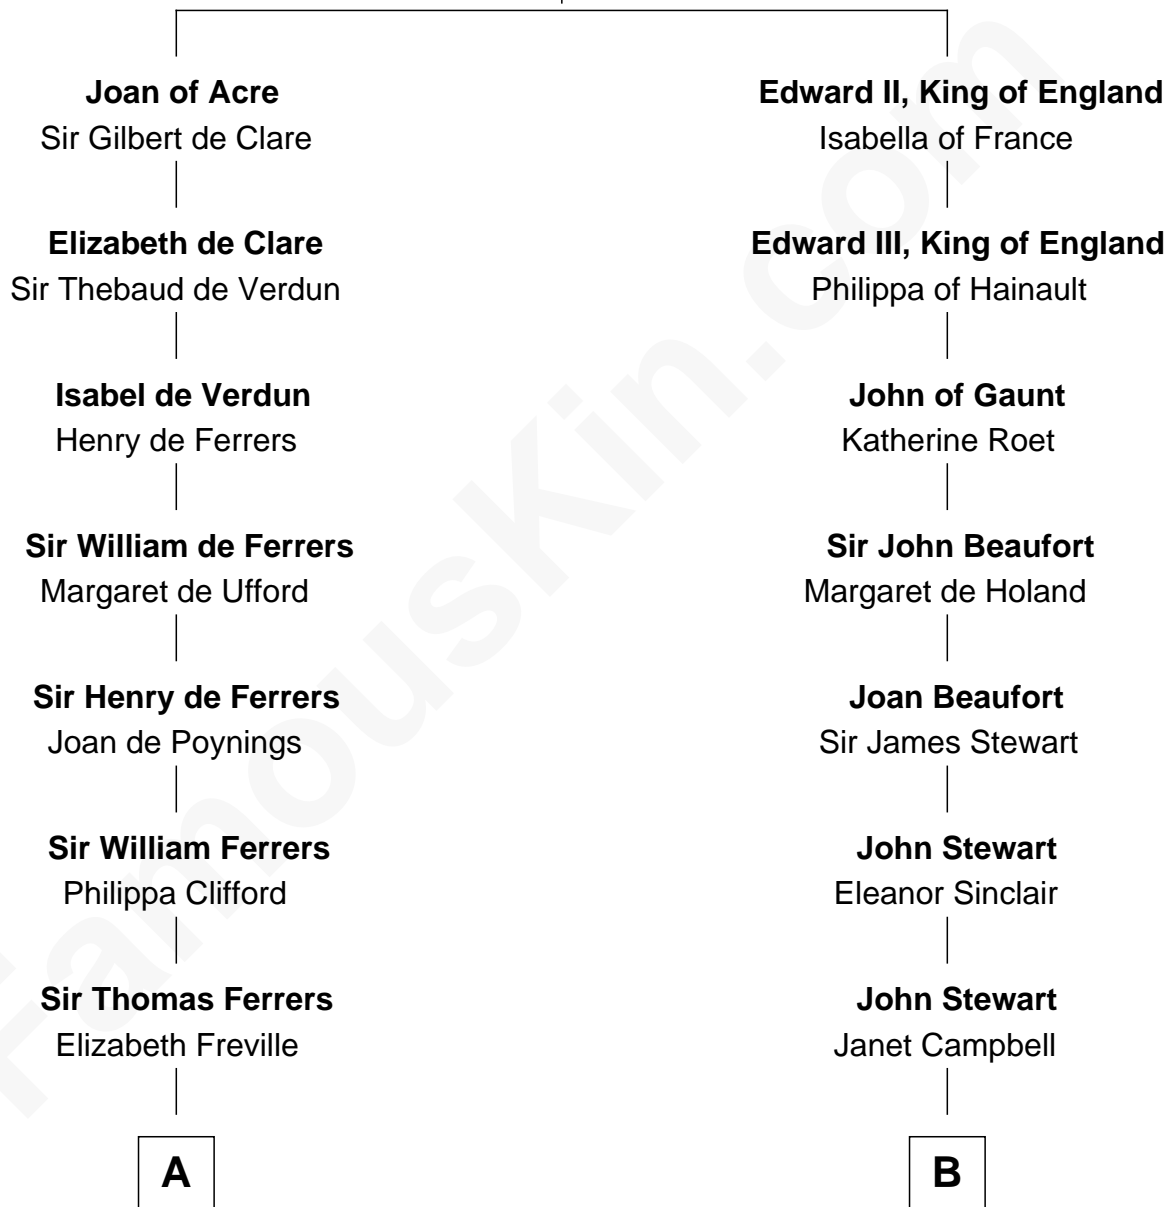

FamousKin.com Relationship Chart of

Susan B. Anthony

Women's Rights Advocate

18th cousin 1 time removed of

Theodore Roosevelt

26th U.S. President

King Edward I
Eleanor of Castile

FamousKin.com