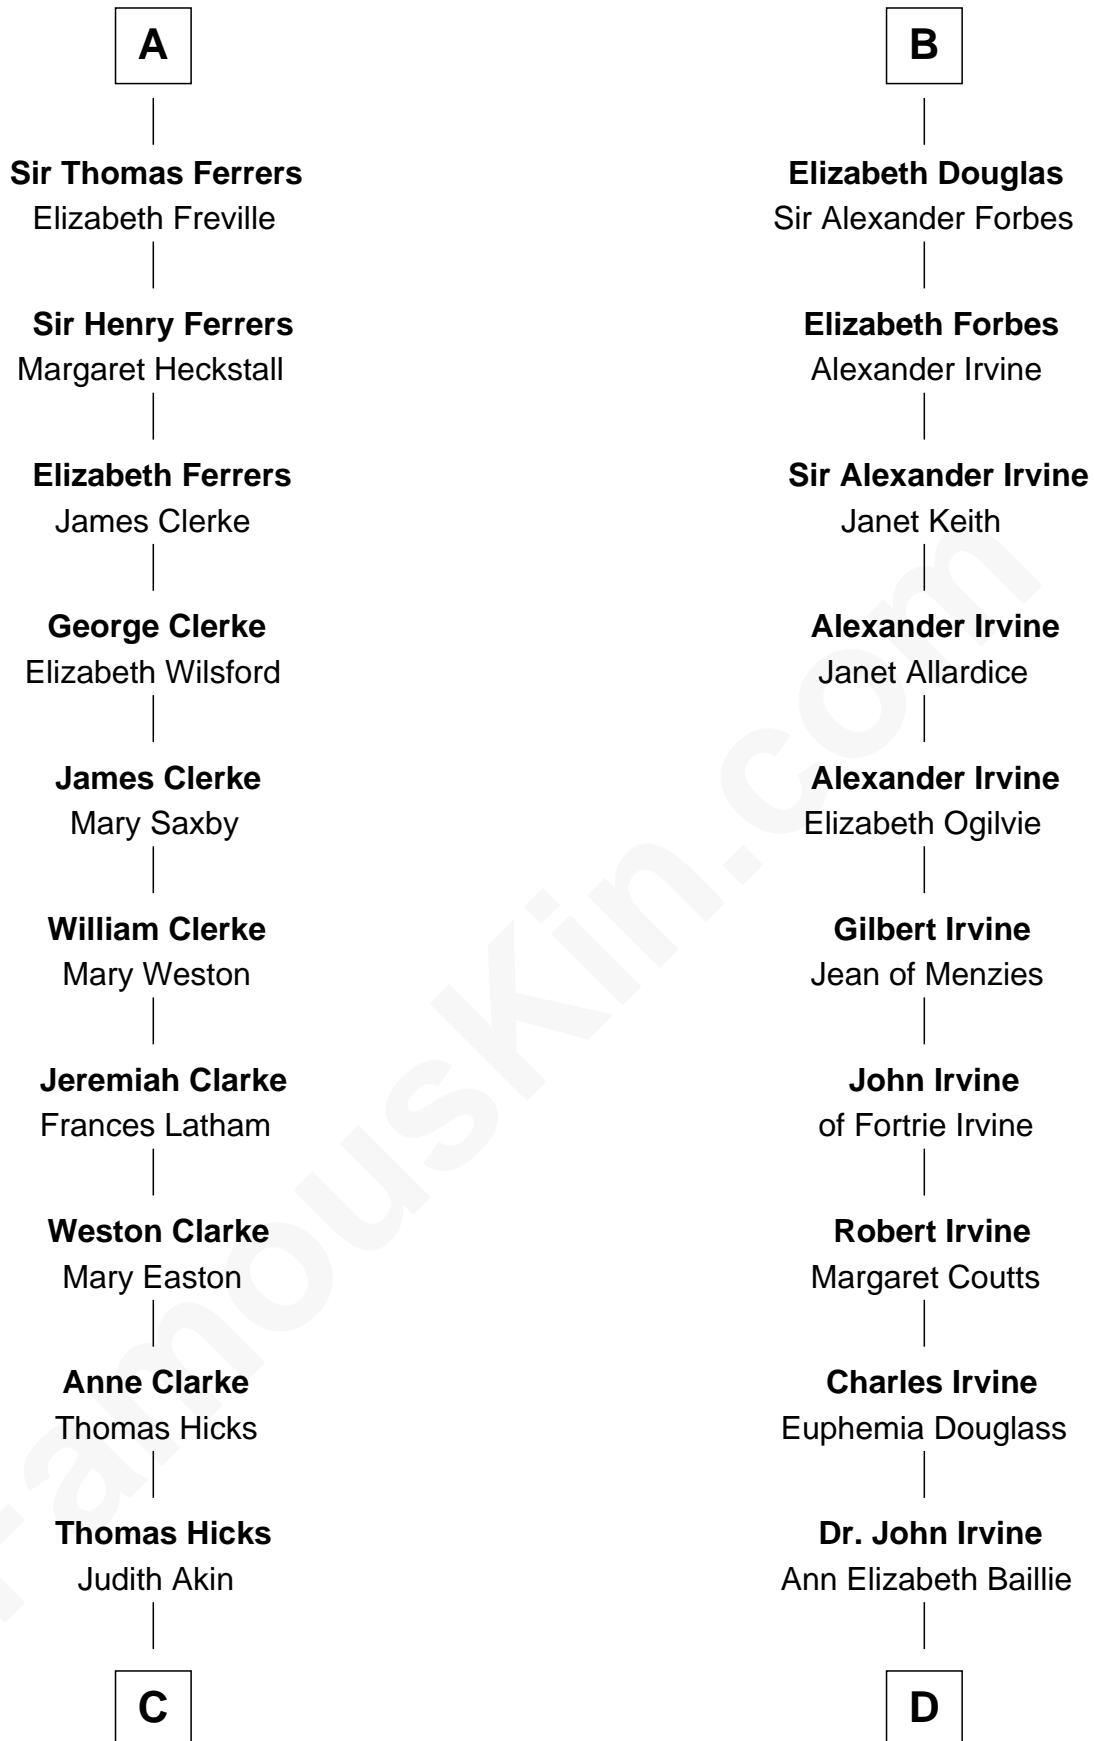

FamousKin.com Relationship Chart of

Susan B. Anthony

Women's Rights Advocate

20th cousin of

Theodore Roosevelt

26th U.S. President

Gilbert de Clare

Isabel Marshal

C

Judith Hicks
David Anthony

Humphrey Anthony
Hannah Lapham

Daniel Anthony
Lucy Read

Susan B. Anthony
Women's Rights Advocate

D

Anne Irvine
James Bulloch

James Stephens Bulloch
Martha Stewart

Martha Bulloch
Theodore Roosevelt

Theodore Roosevelt
26th U.S. President

FamousKin.com