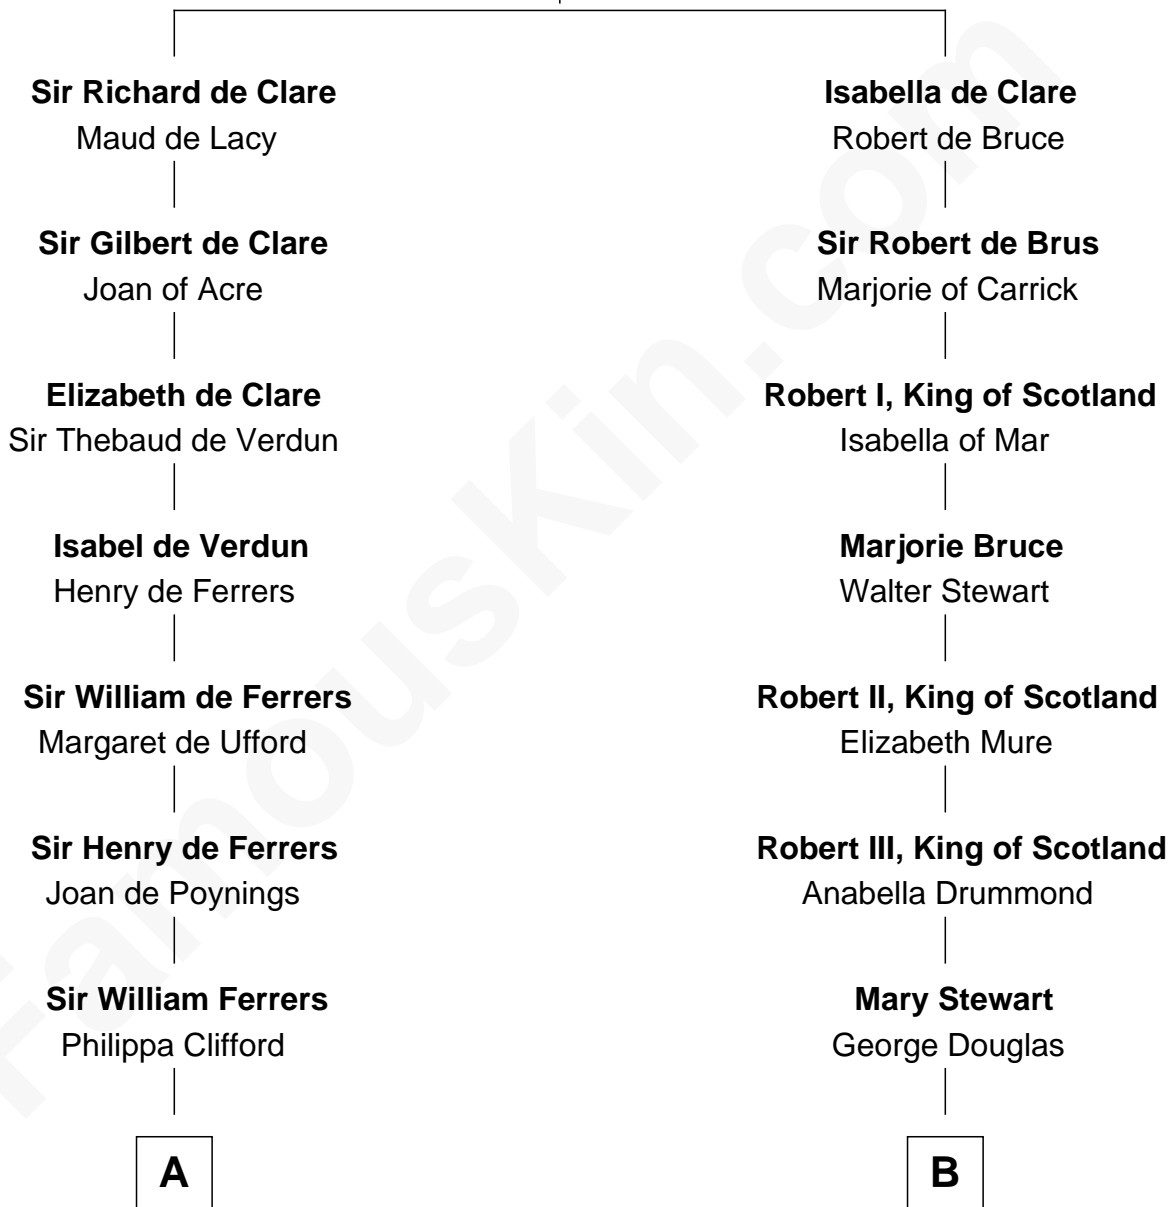

FamousKin.com Relationship Chart of

Susan B. Anthony

Women's Rights Advocate

20th cousin of

Theodore Roosevelt

26th U.S. President

Gilbert de Clare

Isabel Marshal

Martha Bulloch
Theodore Roosevelt

Theodore Roosevelt
26th U.S. President

FamousKin.com