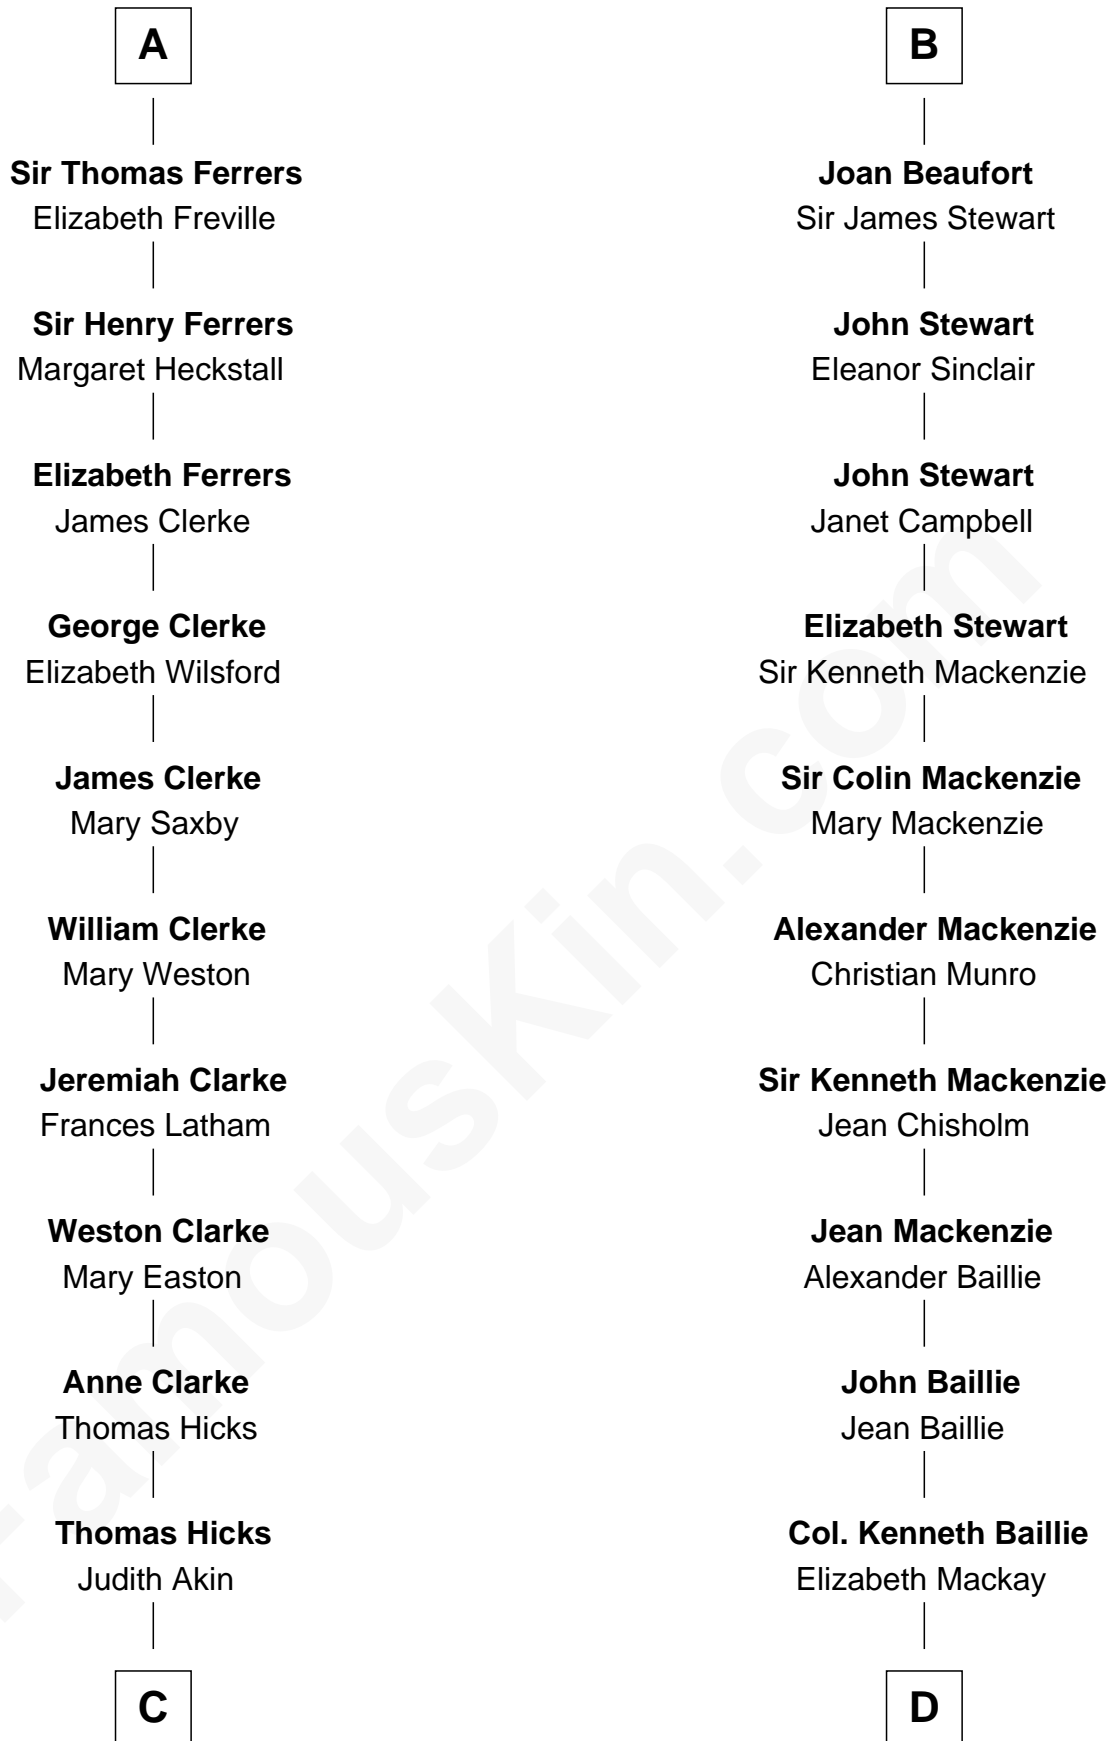

# FamousKin.com Relationship Chart of

**Susan B. Anthony**

*Women's Rights Advocate*

20th cousin 1 time removed of

**Theodore Roosevelt**

*26th U.S. President*

**Sir Roger de Quincy**

Helen of Galloway

Joan Plantagenet

**Sir Thomas de Holand**

Alice Fitzalan

**Margaret de Holand**

Sir John Beaufort

**B**

**C**

**Judith Hicks**  
David Anthony

**Humphrey Anthony**  
Hannah Lapham

**Daniel Anthony**  
Lucy Read

**Susan B. Anthony**  
*Women's Rights Advocate*

**D**

**Ann Elizabeth Baillie**  
Dr. John Irvine

**Anne Irvine**  
James Bulloch

**James Stephens Bulloch**  
Martha Stewart

**Martha Bulloch**  
Theodore Roosevelt

**Theodore Roosevelt**  
*26th U.S. President*