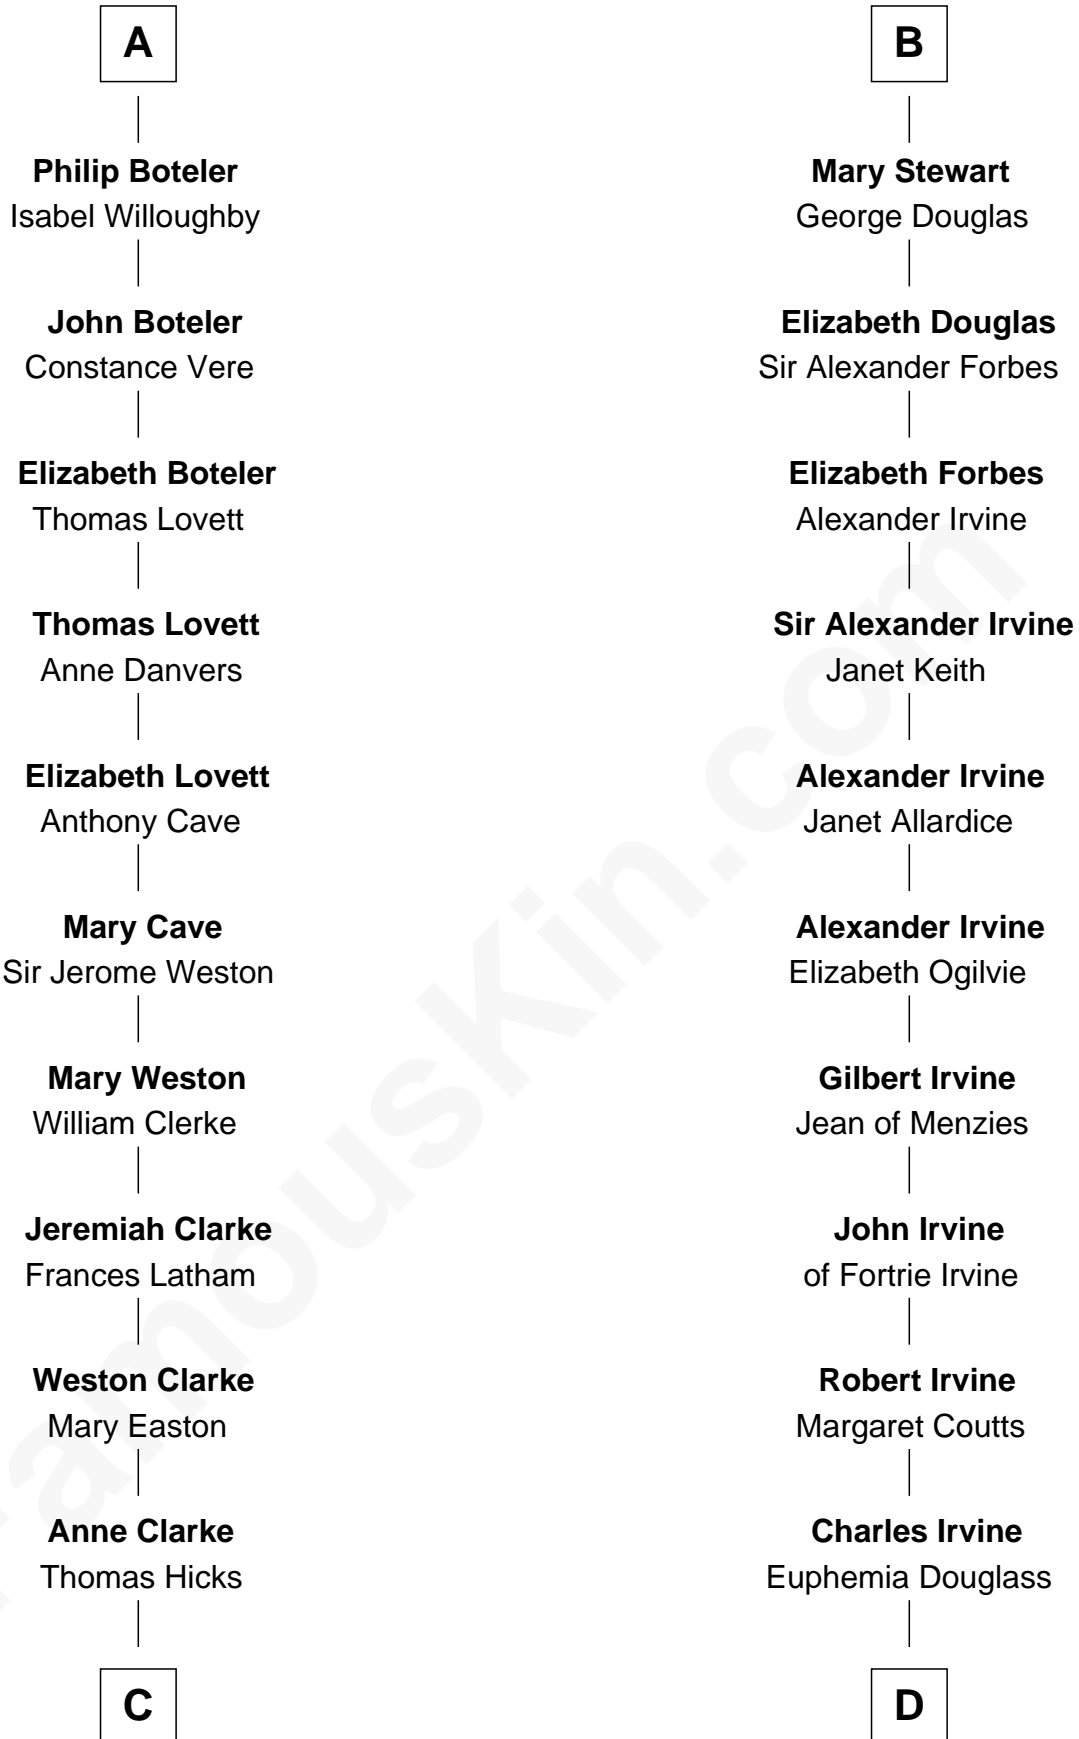

FamousKin.com Relationship Chart of

Susan B. Anthony

Women's Rights Advocate

21st cousin of

Theodore Roosevelt

26th U.S. President

David of Huntingdon

Maud of Chester

James Stephens Bulloch

Martha Stewart

Martha Bulloch

Theodore Roosevelt

Theodore Roosevelt

26th U.S. President