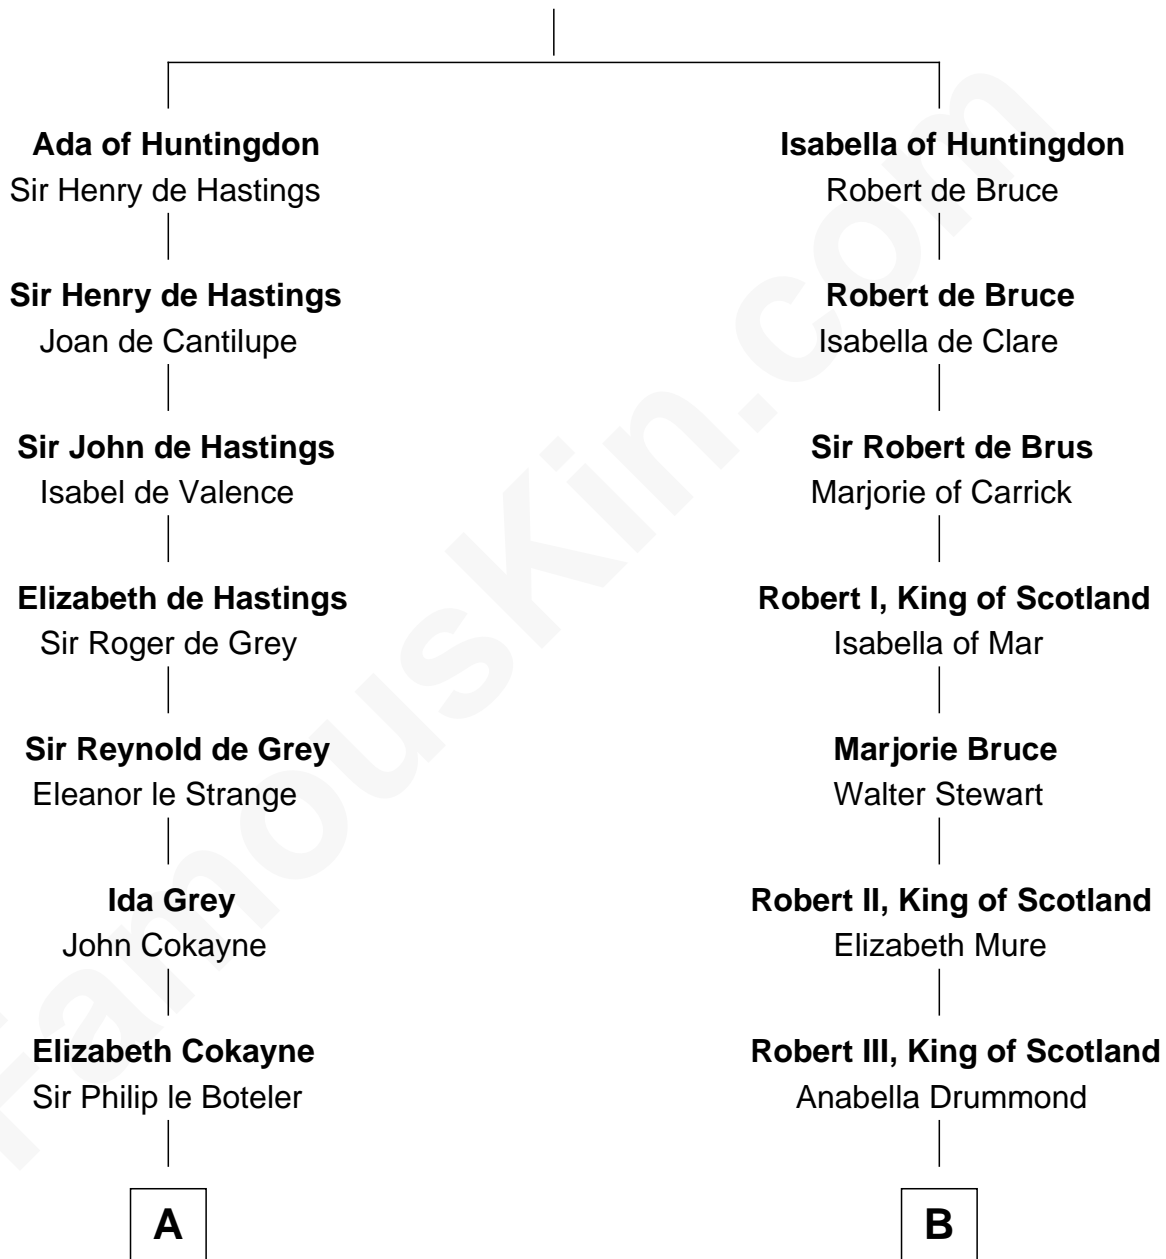

FamousKin.com Relationship Chart of

Susan B. Anthony

Women's Rights Advocate

21st cousin of

Theodore Roosevelt

26th U.S. President

David of Huntingdon

Maud of Chester