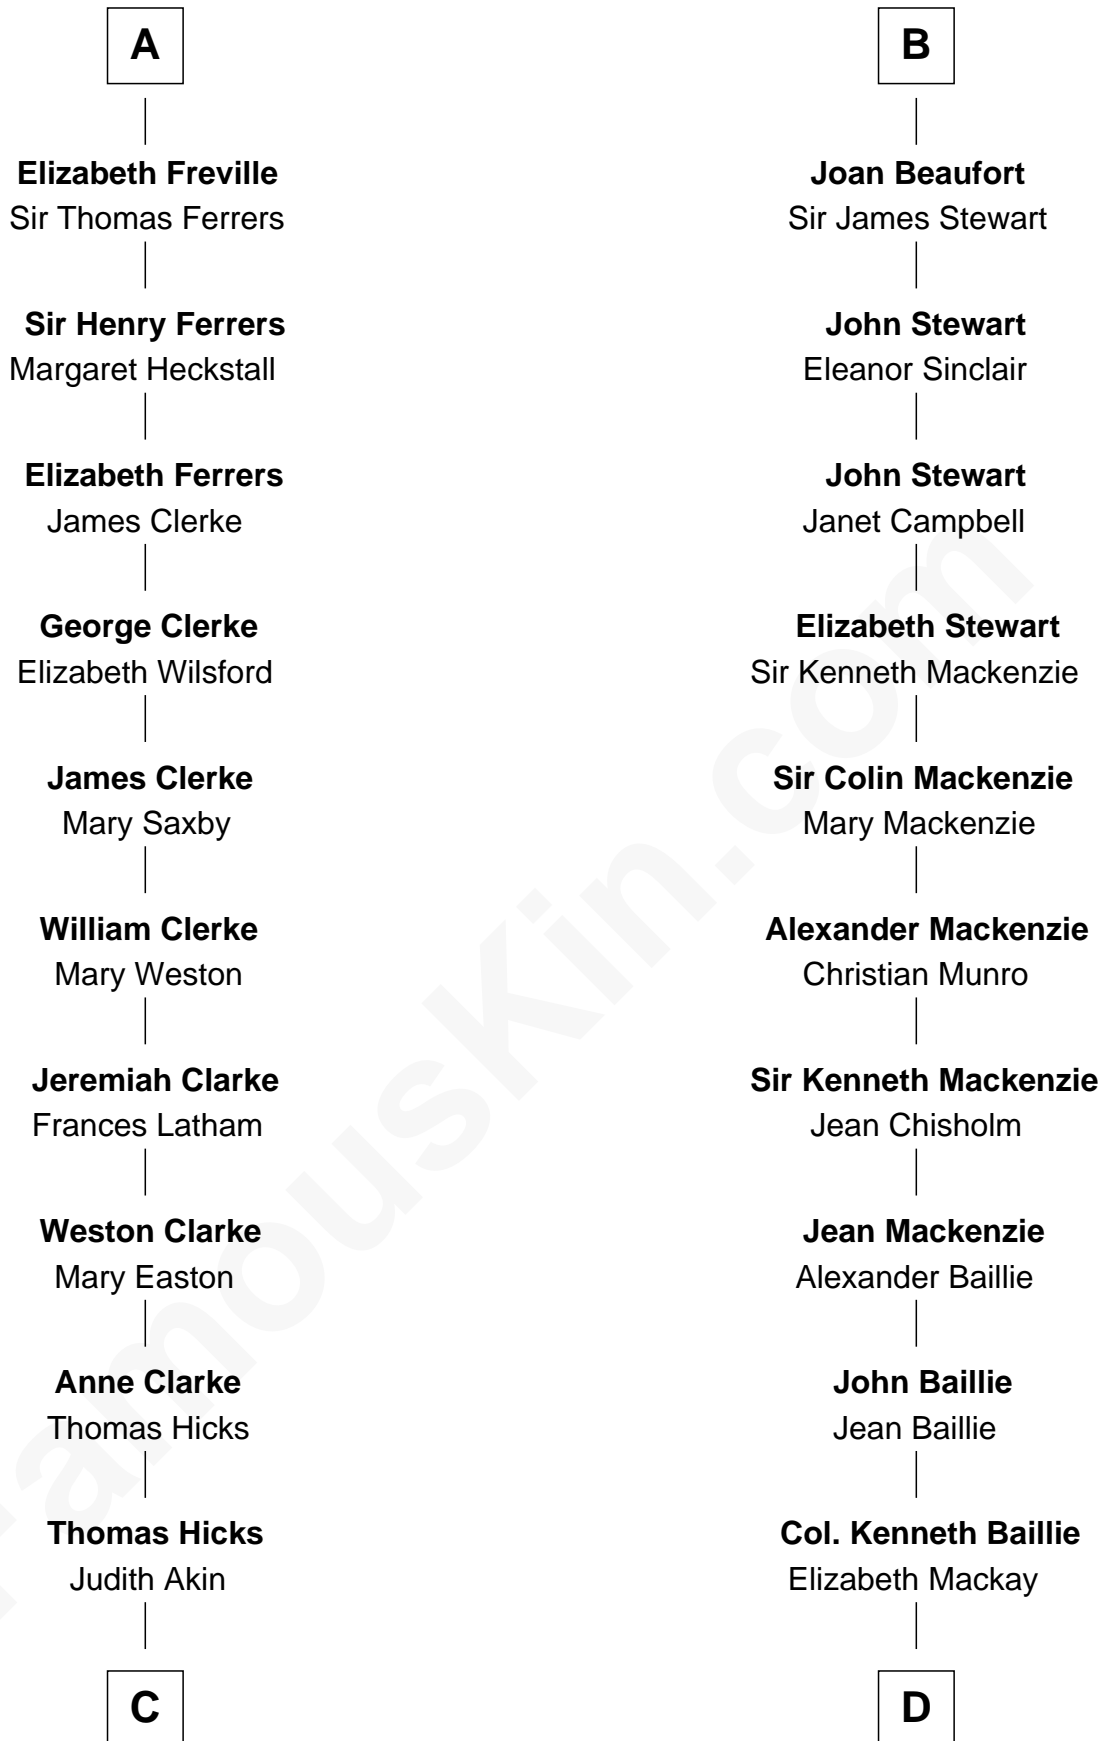

FamousKin.com Relationship Chart of

Susan B. Anthony

Women's Rights Advocate

20th cousin 1 time removed of

Theodore Roosevelt

26th U.S. President

Sir William Longespee

Ela of Salisbury

C

Judith Hicks
David Anthony

Humphrey Anthony
Hannah Lapham

Daniel Anthony
Lucy Read

Susan B. Anthony
Women's Rights Advocate

D

Ann Elizabeth Baillie
Dr. John Irvine

Anne Irvine
James Bulloch

James Stephens Bulloch
Martha Stewart

Martha Bulloch
Theodore Roosevelt

Theodore Roosevelt
26th U.S. President