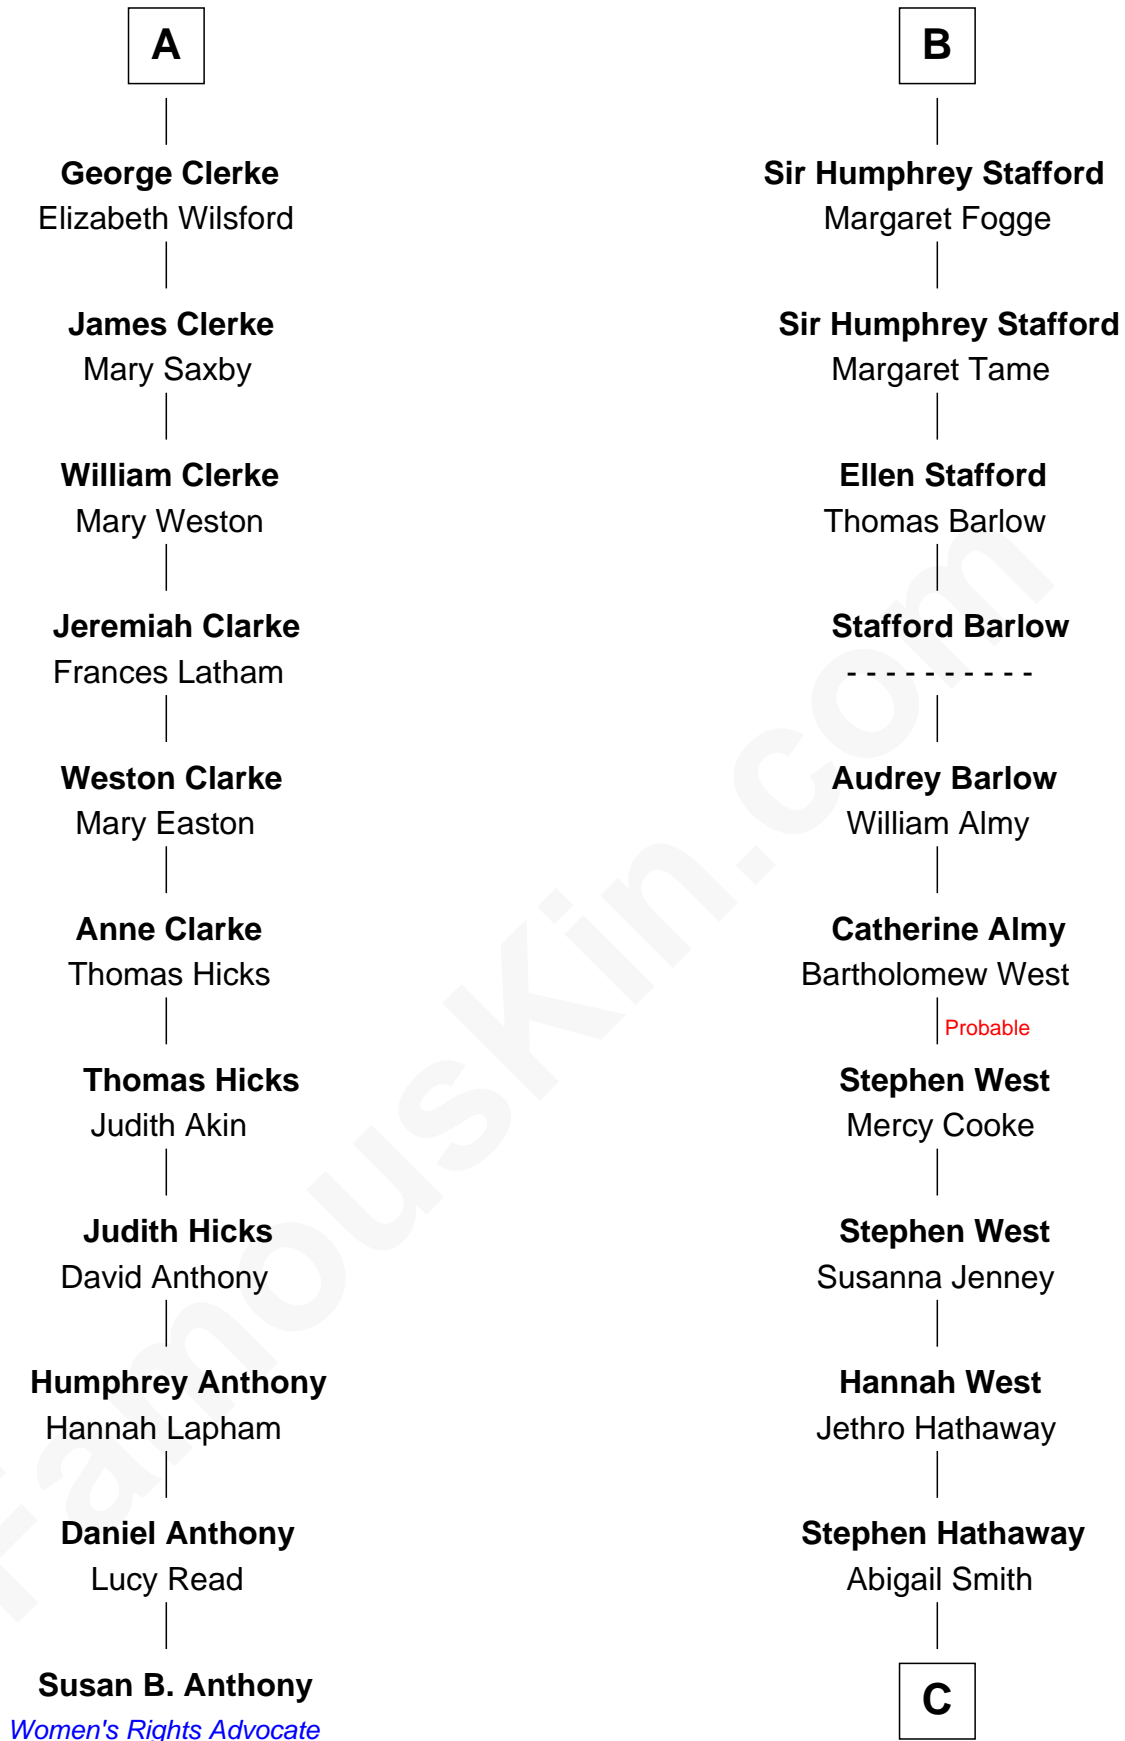

FamousKin.com Relationship Chart of

Susan B. Anthony

Women's Rights Advocate

17th cousin 3 times removed of

Alice (Lee) Roosevelt

First Wife of President Theodore Roosevelt

C

Humphrey Hathaway

Abigail Smith

Alice Russell Hathaway

Elisha Haskell

Caroline Watts Haskell

George Cabot Lee

Alice (Lee) Roosevelt

Wife of President Theodore Roosevelt

FamousKin.com