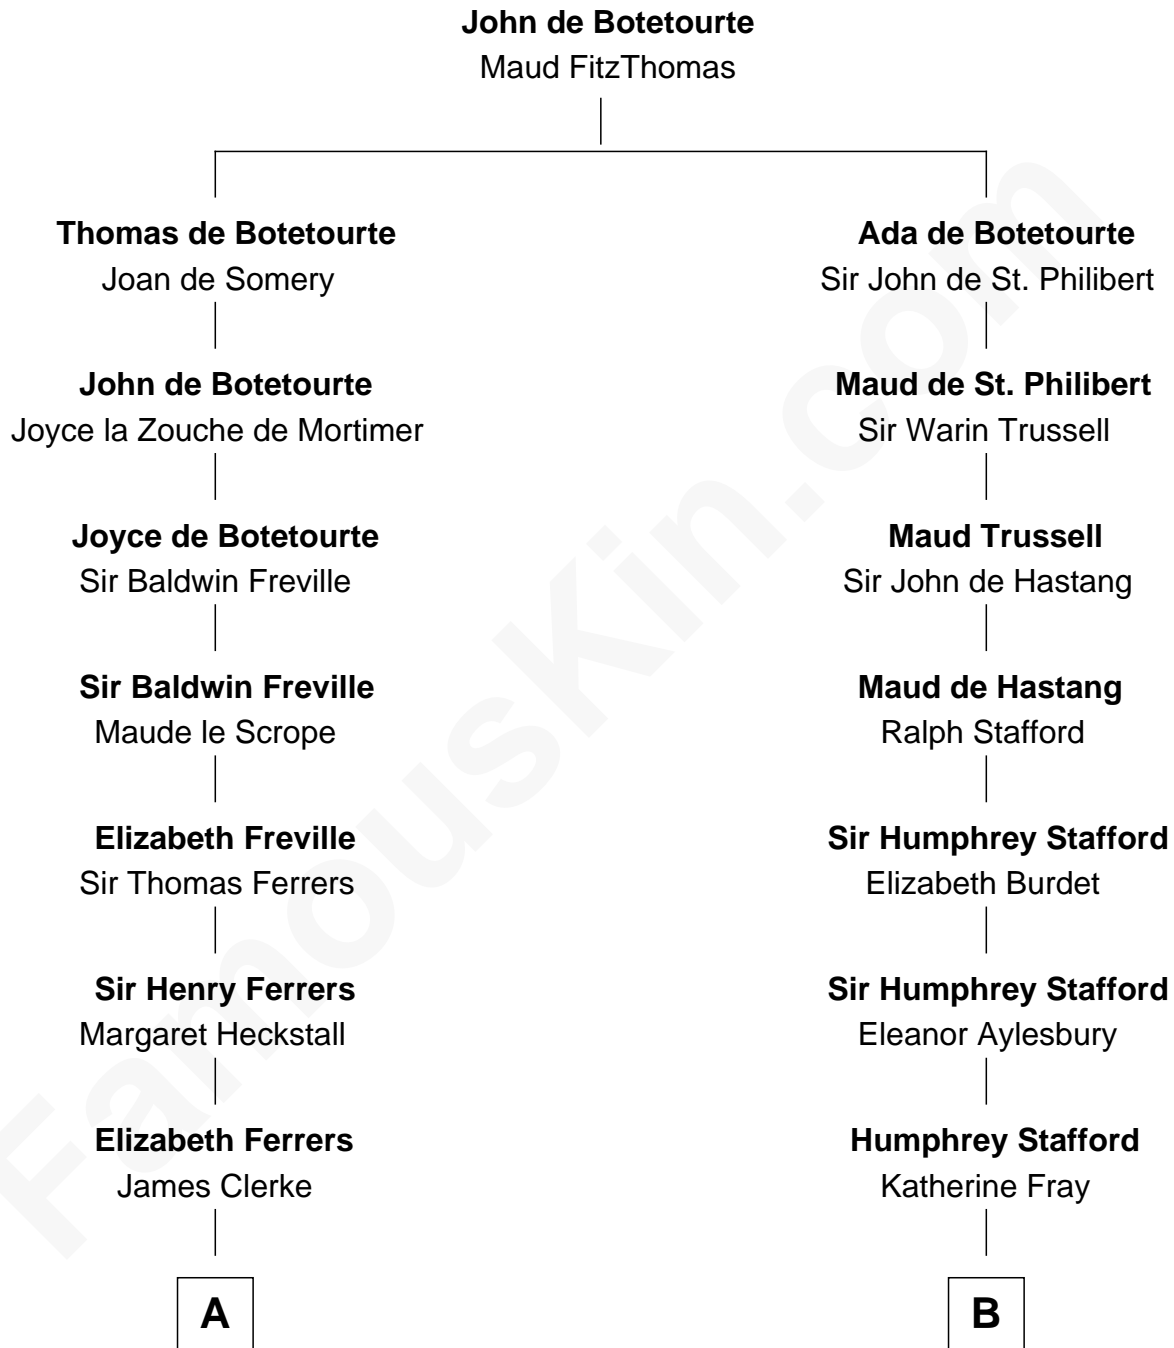

FamousKin.com Relationship Chart of

Susan B. Anthony

Women's Rights Advocate

17th cousin 3 times removed of

Alice (Lee) Roosevelt

First Wife of President Theodore Roosevelt

C

Humphrey Hathaway

Abigail Smith

Alice Russell Hathaway

Elisha Haskell

Caroline Watts Haskell

George Cabot Lee

Alice (Lee) Roosevelt

Wife of President Theodore Roosevelt

FamousKin.com