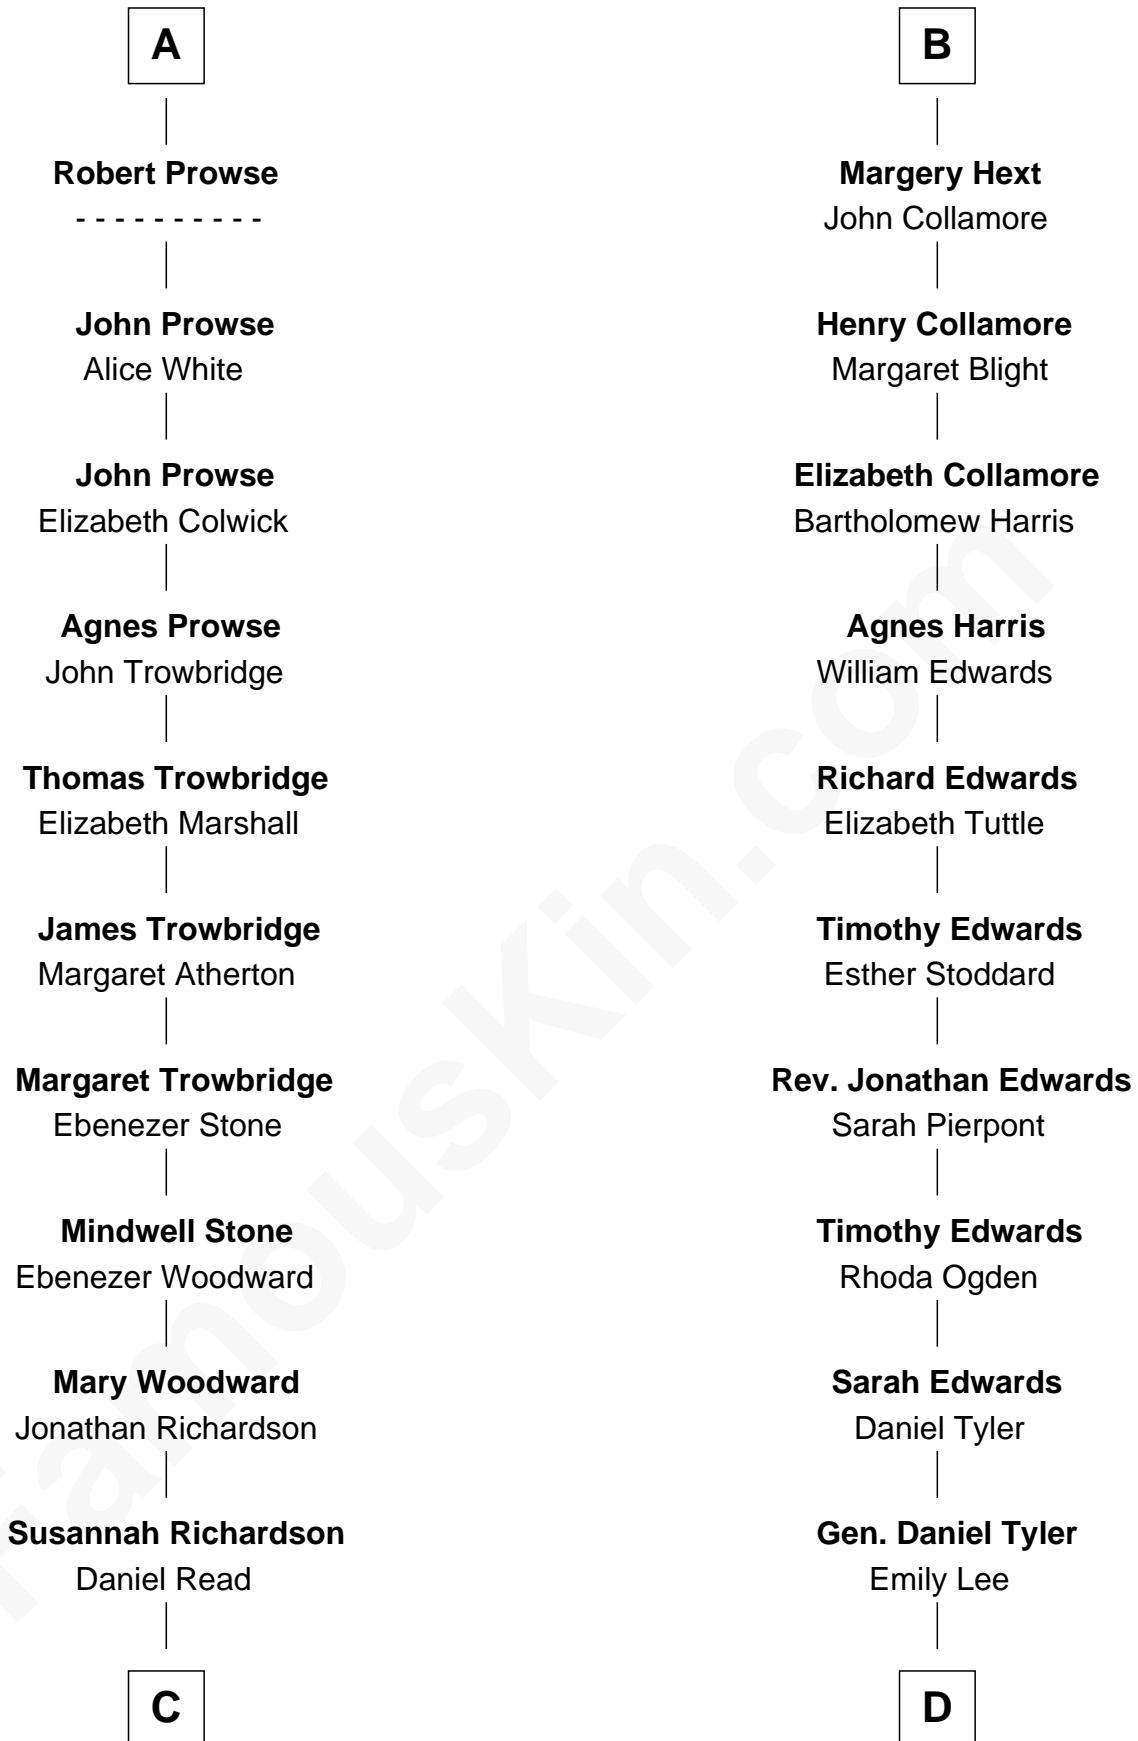

FamousKin.com Relationship Chart of

Susan B. Anthony

Women's Rights Advocate

18th cousin of

Edith (Carow) Roosevelt

First Lady of President Theodore Roosevelt

Sir Humphrey de Beauchamp

Sibyl Oliver

Joan - - - - -

Sir John Beauchamp

Margaret Whalesburgh

Elizabeth Beauchamp

William Fortescue

William Fortescue

Matilda Falwell

John Fortescue

Joan Prutteston

Joane Fortescue

Thomas Hext

Thomas Hext

Wilmot Poyntz

B

C

Lucy Read
Daniel Anthony

Susan B. Anthony
Women's Rights Advocate

D

Gertrude Elizabeth Tyler
Charles Carow

Edith (Carow) Roosevelt
First Lady of Theodore Roosevelt

FamousKin.com