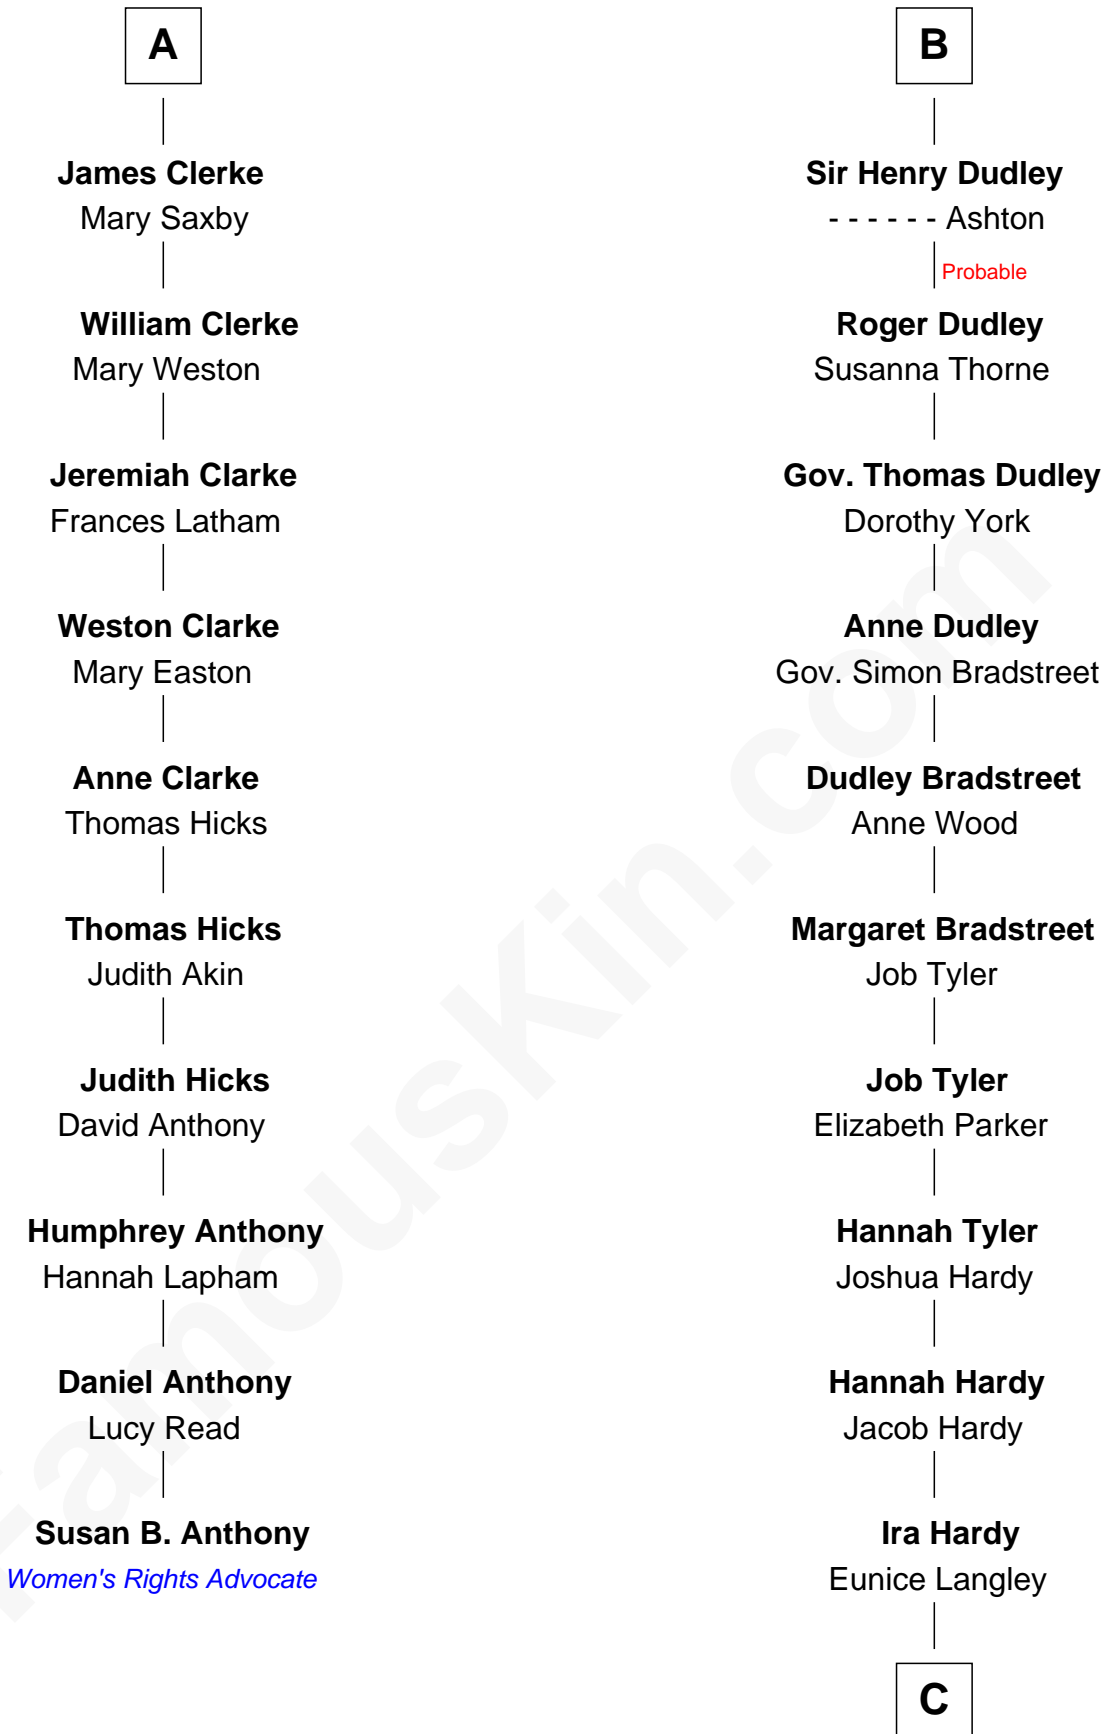

FamousKin.com Relationship Chart of

Susan B. Anthony

Women's Rights Advocate

16th cousin 5 times removed of

James Taylor

Singer-Songwriter

Sir William de Ros
Margery de Badlesmere

C

—
Lovercia L. Hardy

Willard Knox
—

Fred Charles Knox

Ruth Elizabeth Collins
—

Ella Angelique Knox

Henry Herman Woodard
—

Gertrude Arline Woodard

Dr. Isaac Montrose Taylor
—