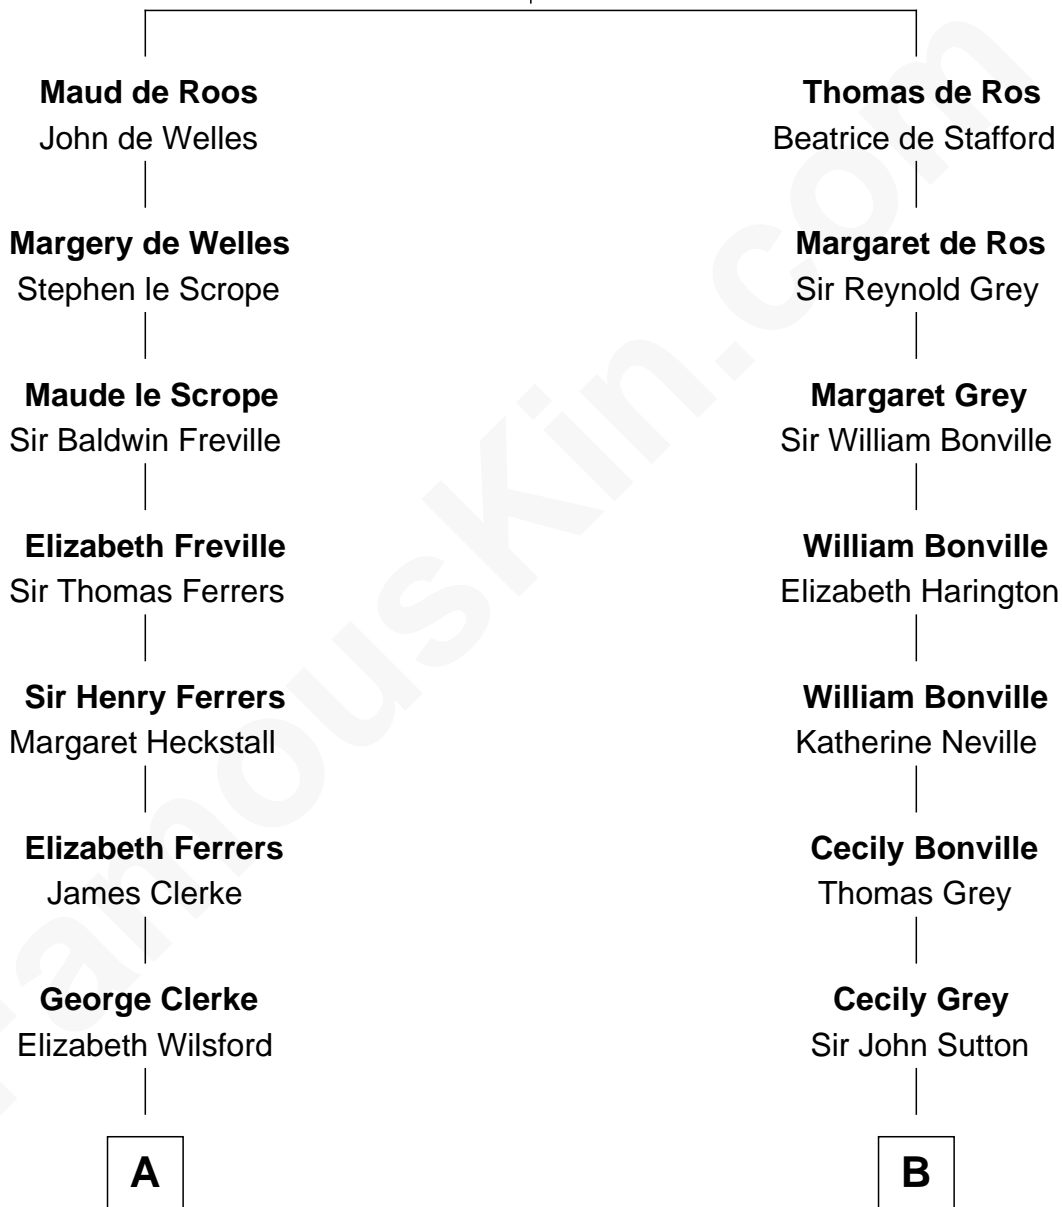

FamousKin.com Relationship Chart of

Susan B. Anthony

Women's Rights Advocate

16th cousin 5 times removed of

James Taylor

Singer-Songwriter

Sir William de Ros
Margery de Badlesmere

C

—
Lovercia L. Hardy

Willard Knox
—

Fred Charles Knox

Ruth Elizabeth Collins
—

Ella Angelique Knox

Henry Herman Woodard
—

Gertrude Arline Woodard

Dr. Isaac Montrose Taylor
—

James Taylor

Singer-Songwriter

FamousKin.com