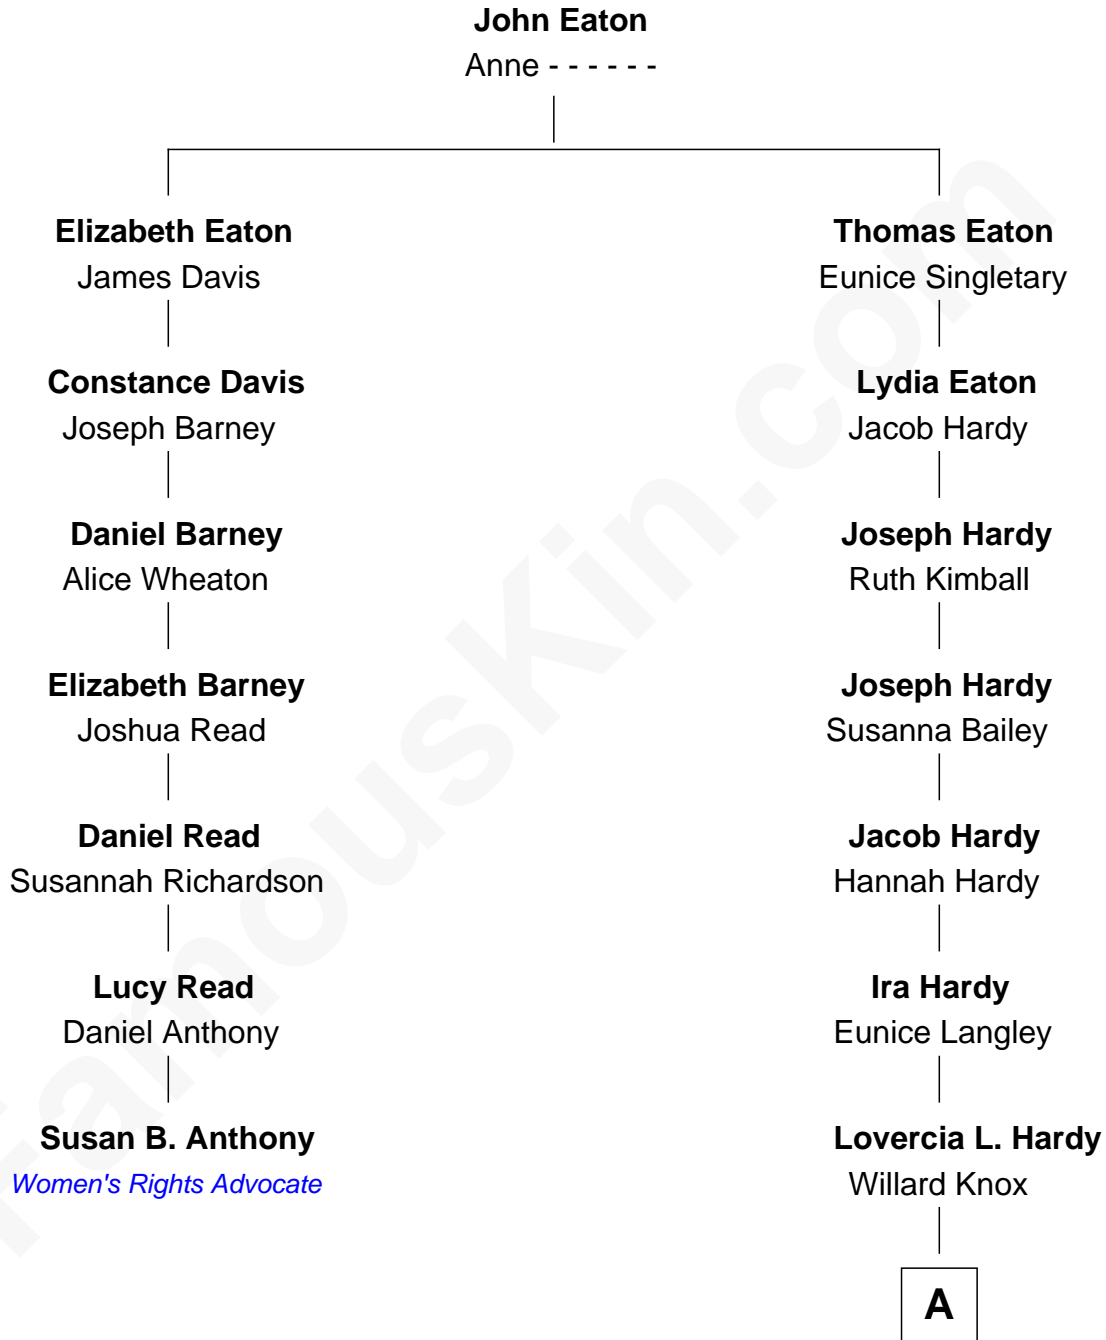

# FamousKin.com Relationship Chart of

**Susan B. Anthony**

*Women's Rights Advocate*

6th cousin 4 times removed of

**James Taylor**

*Singer-Songwriter*

**A**

—  
**Fred Charles Knox**  
Ruth Elizabeth Collins

—  
**Ella Angelique Knox**  
Henry Herman Woodard

—  
**Gertrude Arline Woodard**  
Dr. Isaac Montrose Taylor

—  
**James Taylor**  
*Singer-Songwriter*

FamousKin.com