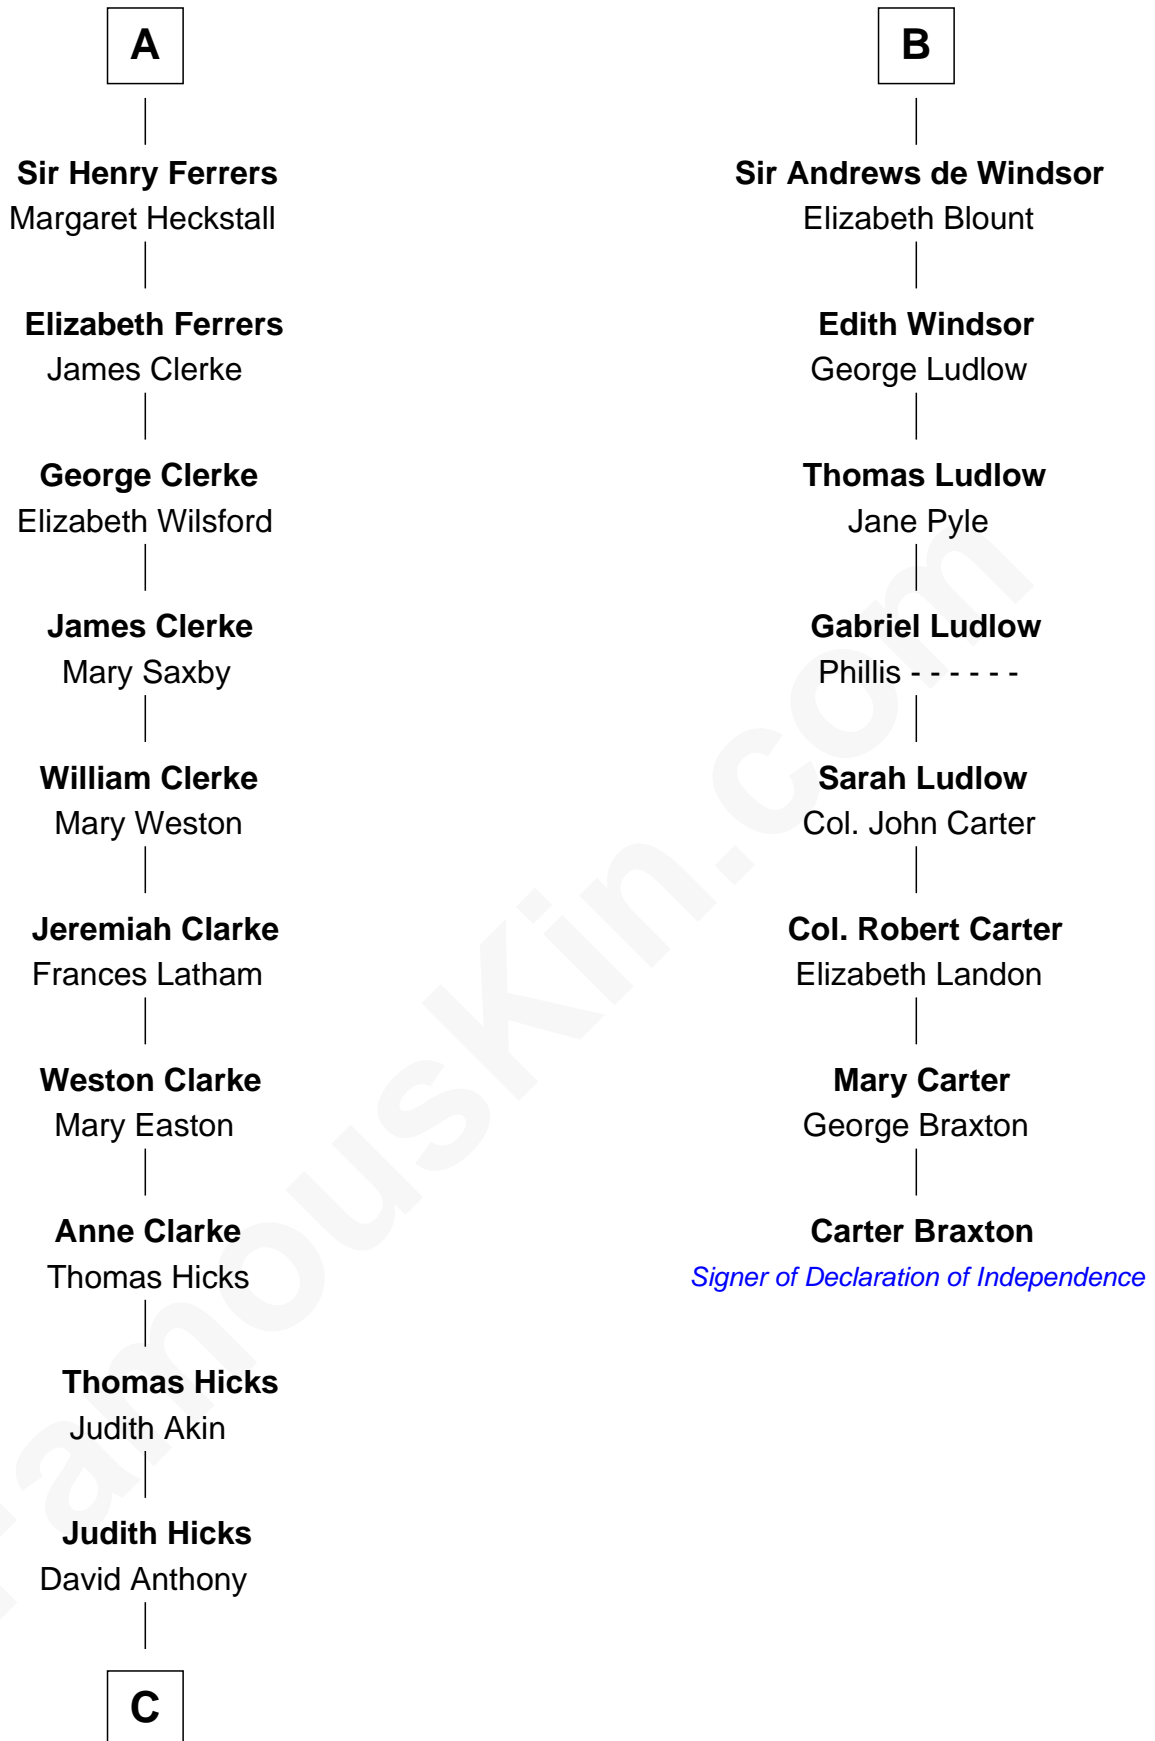

# FamousKin.com Relationship Chart of

**Susan B. Anthony**

*Women's Rights Advocate*

14th cousin 5 times removed of

**Carter Braxton**

*Signer of the Declaration of Independence*

**King Edward I**  
Eleanor of Castile

**C**

—  
**Humphrey Anthony**

Hannah Lapham

—  
**Daniel Anthony**

Lucy Read

—  
**Susan B. Anthony**

*Women's Rights Advocate*

FamousKin.com