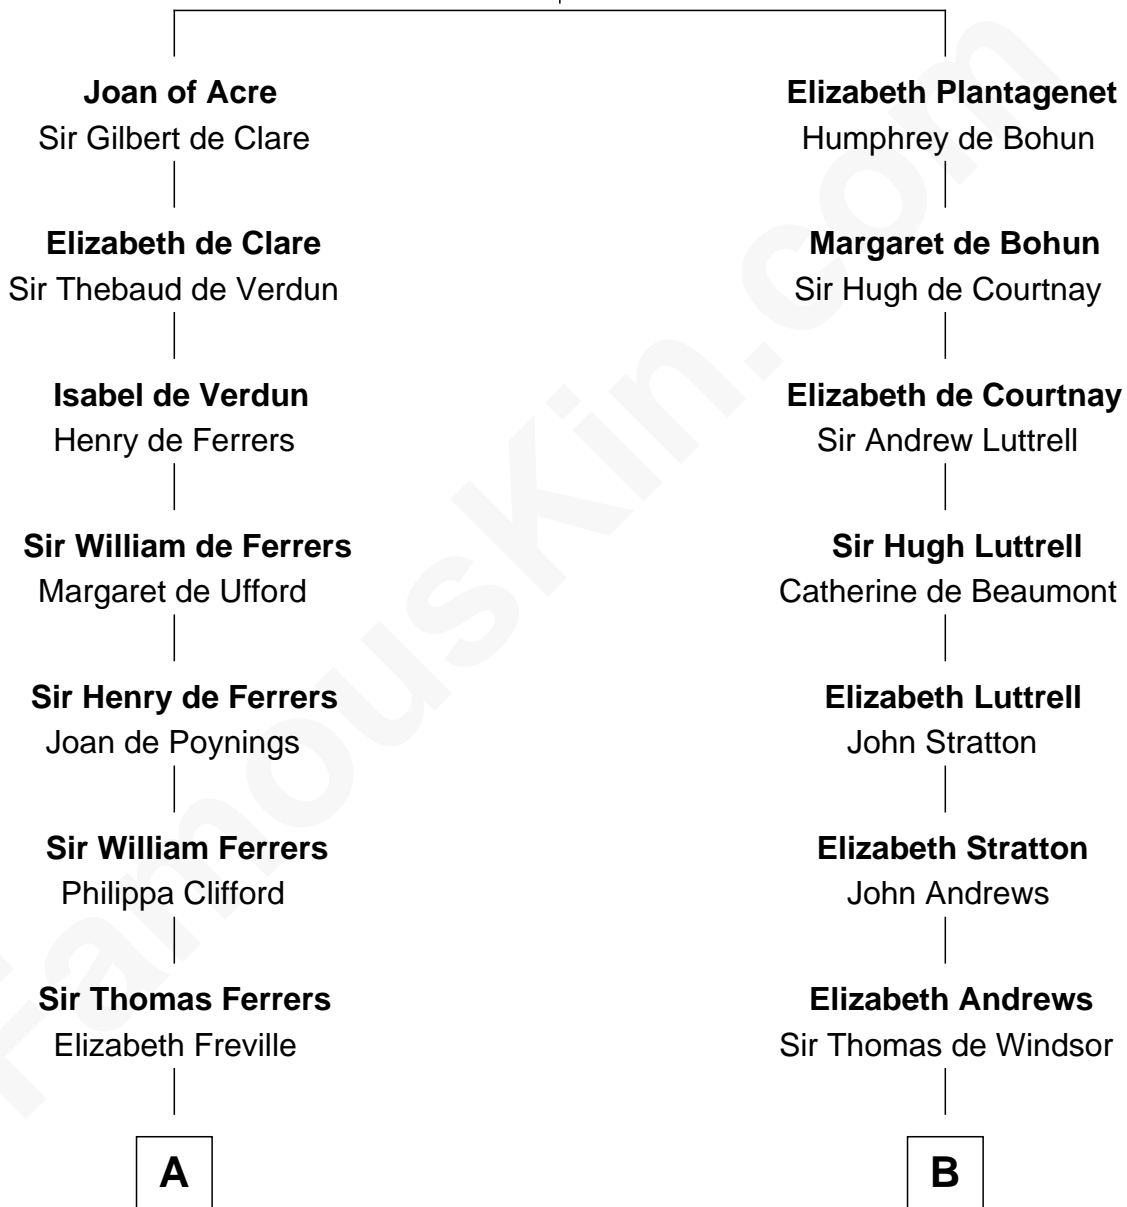

# FamousKin.com Relationship Chart of

**Susan B. Anthony**

*Women's Rights Advocate*

14th cousin 5 times removed of

**Carter Braxton**

*Signer of the Declaration of Independence*

**King Edward I**  
Eleanor of Castile

**C**

—  
**Humphrey Anthony**

Hannah Lapham

—  
**Daniel Anthony**

Lucy Read

—  
**Susan B. Anthony**

*Women's Rights Advocate*

FamousKin.com