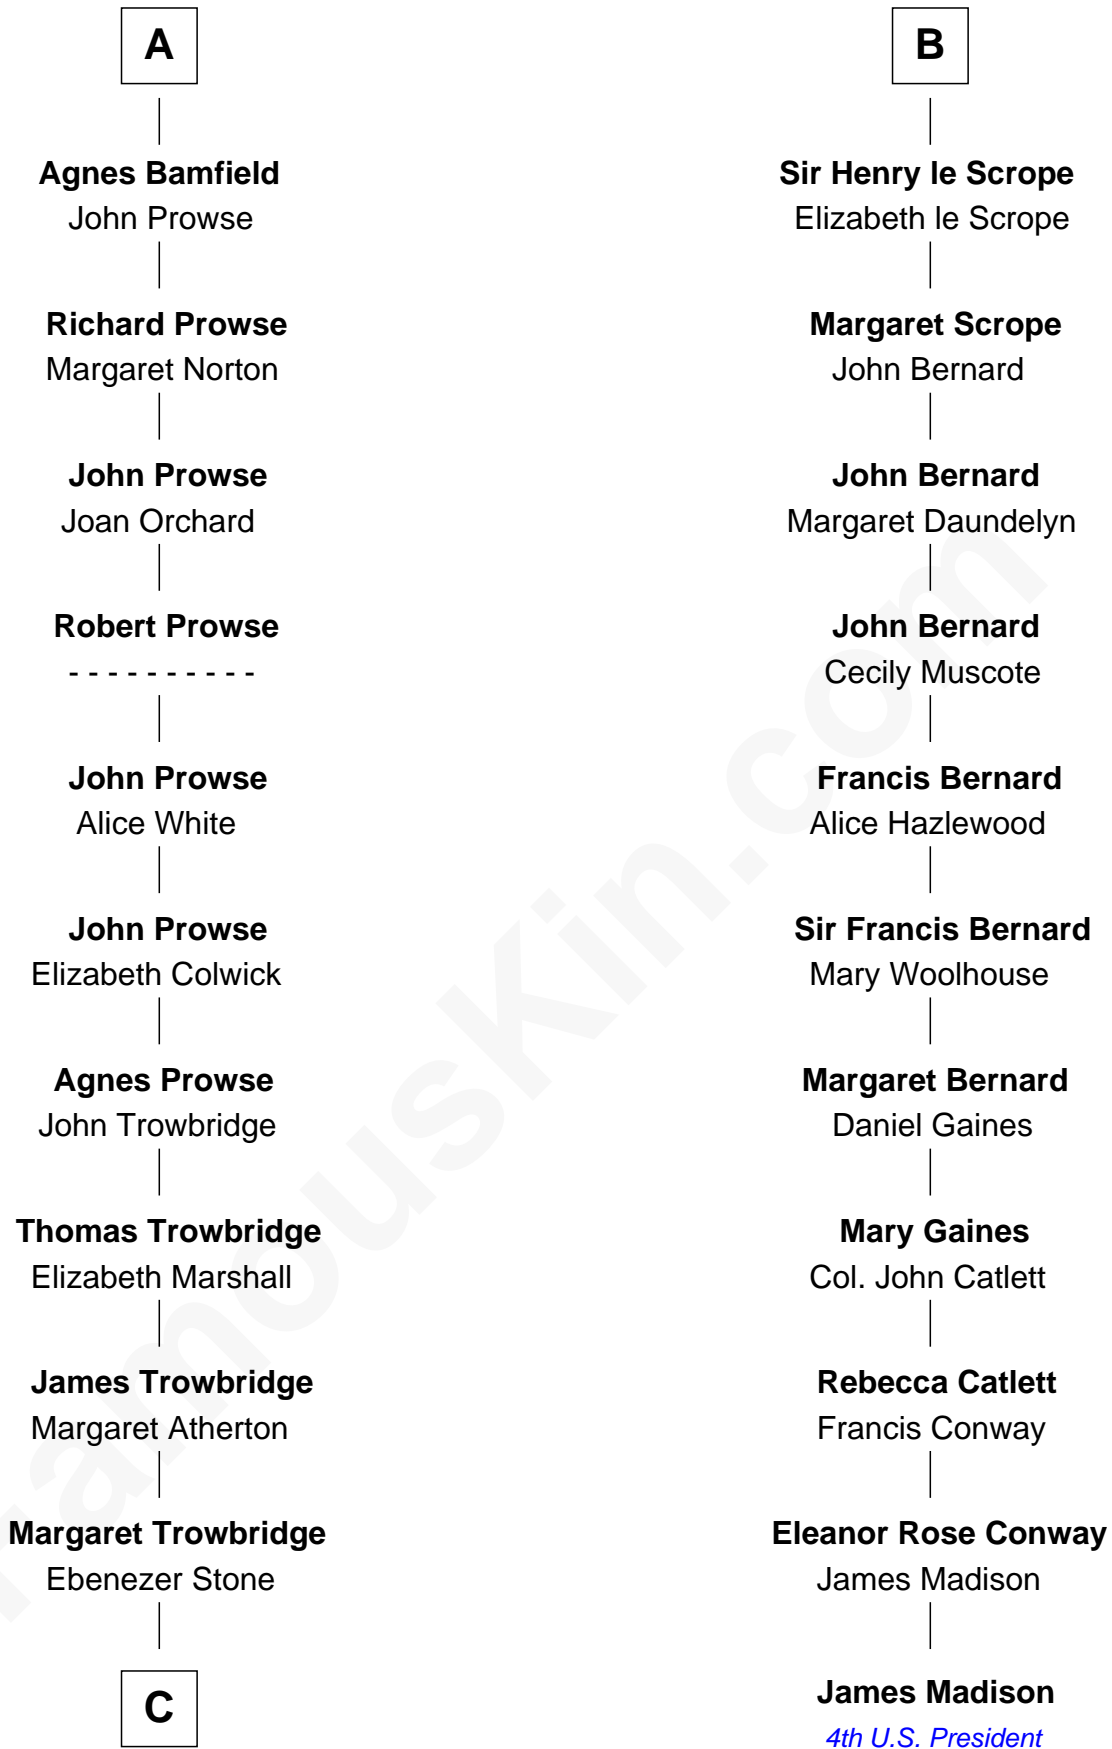

# FamousKin.com Relationship Chart of

**Susan B. Anthony**

*Women's Rights Advocate*

17th cousin 4 times removed of

**James Madison**

*4th U.S. President*

**Sir Geoffrey FitzPiers**

Aveline de Clare

**C**

—  
**Mindwell Stone**

Ebenezer Woodward

—  
**Mary Woodward**

Jonathan Richardson

—  
**Susannah Richardson**

Daniel Read

—  
**Lucy Read**

Daniel Anthony

—  
**Susan B. Anthony**

*Women's Rights Advocate*