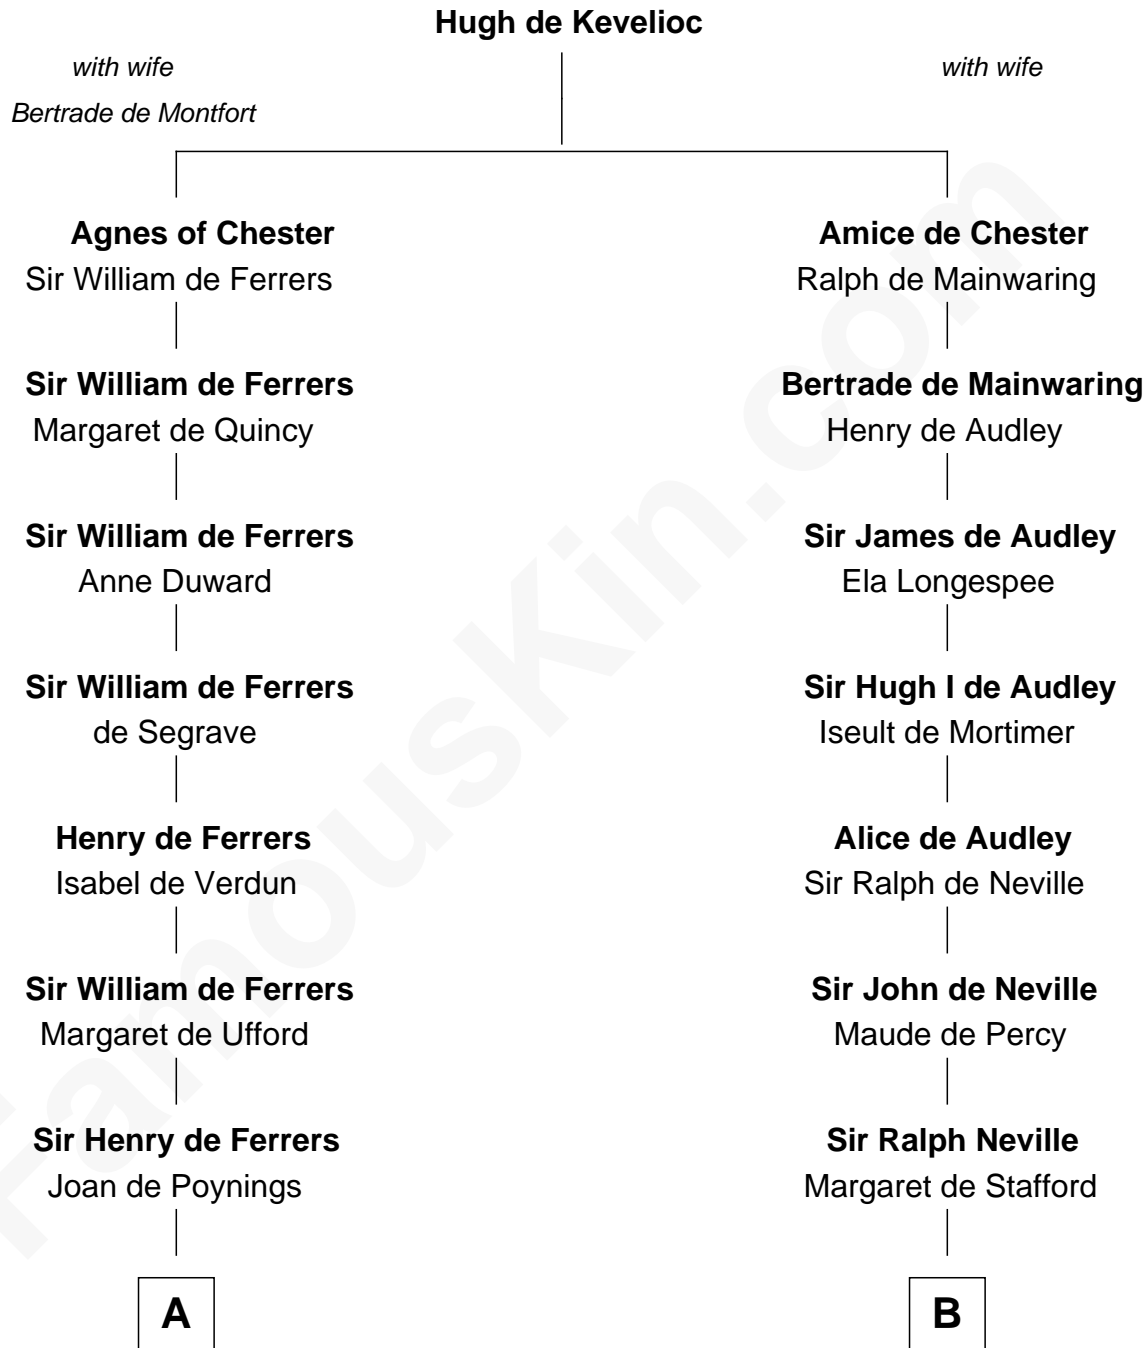

FamousKin.com
Relationship Chart of
Susan B. Anthony
Women's Rights Advocate

18th cousin 3 times removed of

James Madison
4th U.S. President

C

Thomas Hicks

Judith Akin

Judith Hicks

David Anthony

Humphrey Anthony

Hannah Lapham

Daniel Anthony

Lucy Read

Susan B. Anthony

Women's Rights Advocate

D

Eleanor Rose Conway

James Madison

James Madison

4th U.S. President

FamousKin.com