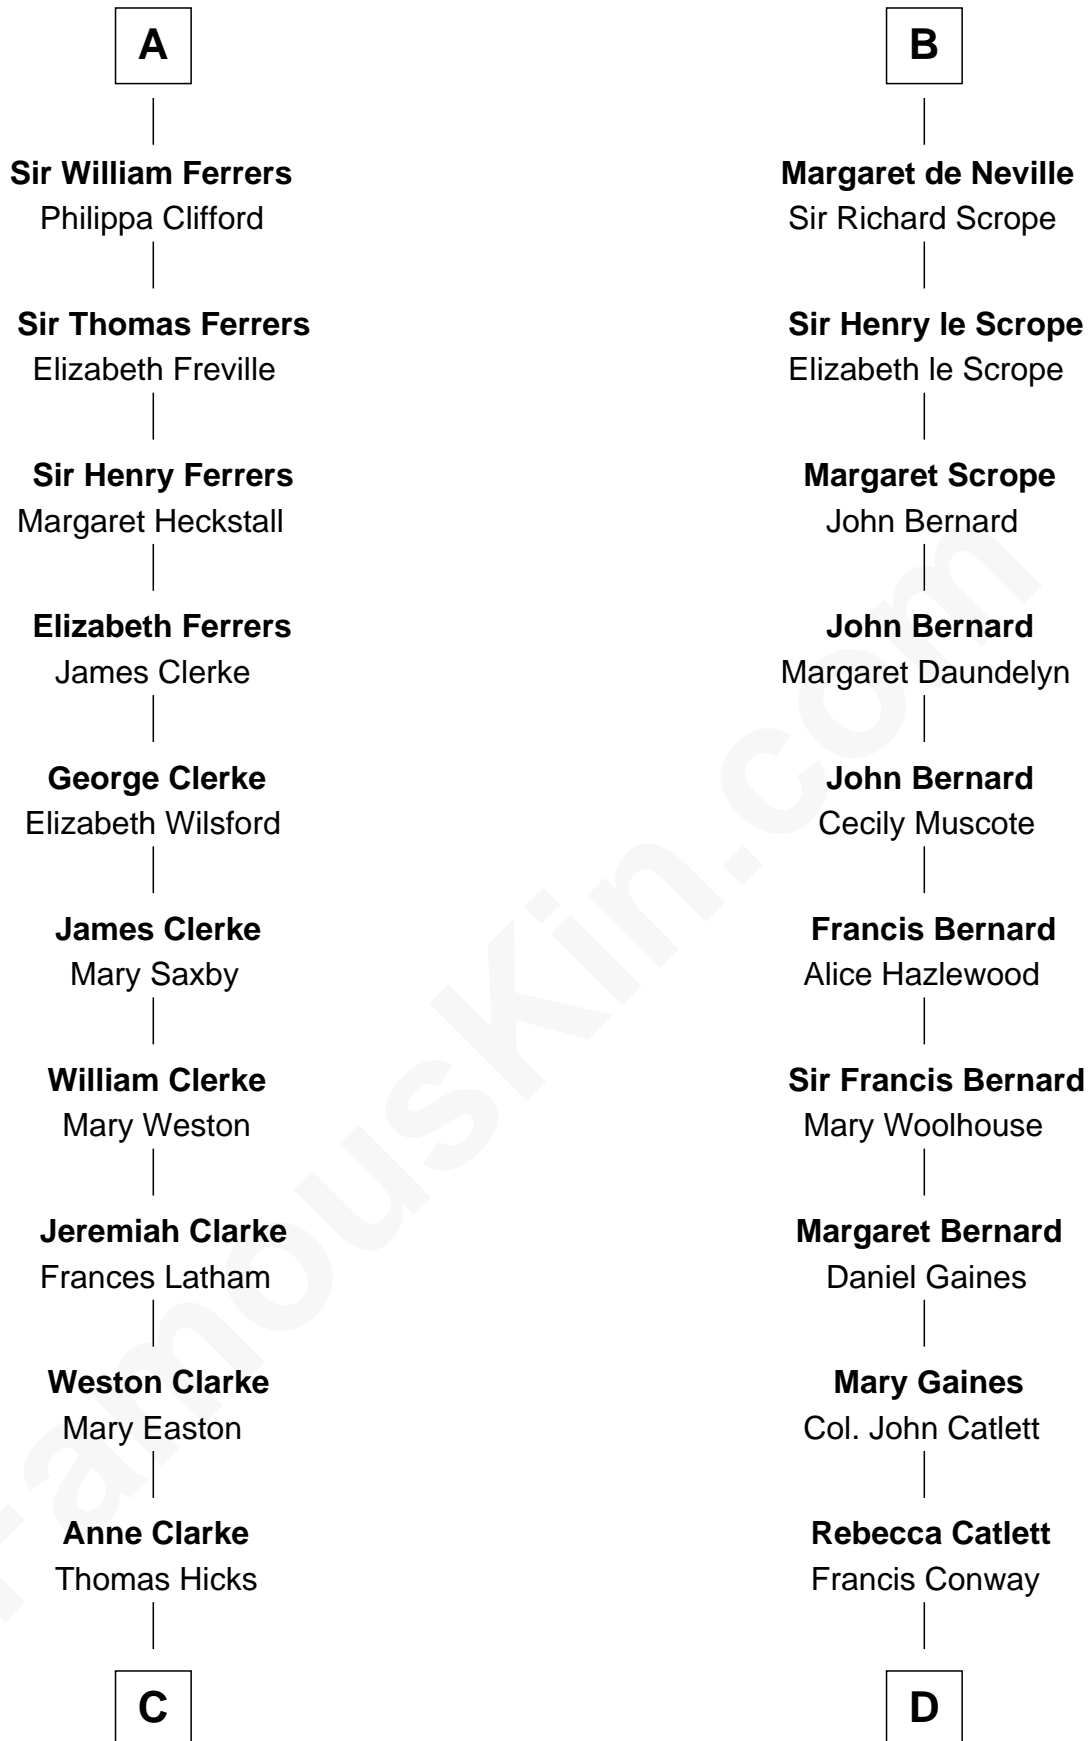

FamousKin.com
Relationship Chart of
Susan B. Anthony
Women's Rights Advocate

18th cousin 3 times removed of

James Madison
4th U.S. President

C

Thomas Hicks

Judith Akin

Judith Hicks

David Anthony

Humphrey Anthony

Hannah Lapham

Daniel Anthony

Lucy Read

Susan B. Anthony

Women's Rights Advocate

D

Eleanor Rose Conway

James Madison

James Madison

4th U.S. President

FamousKin.com