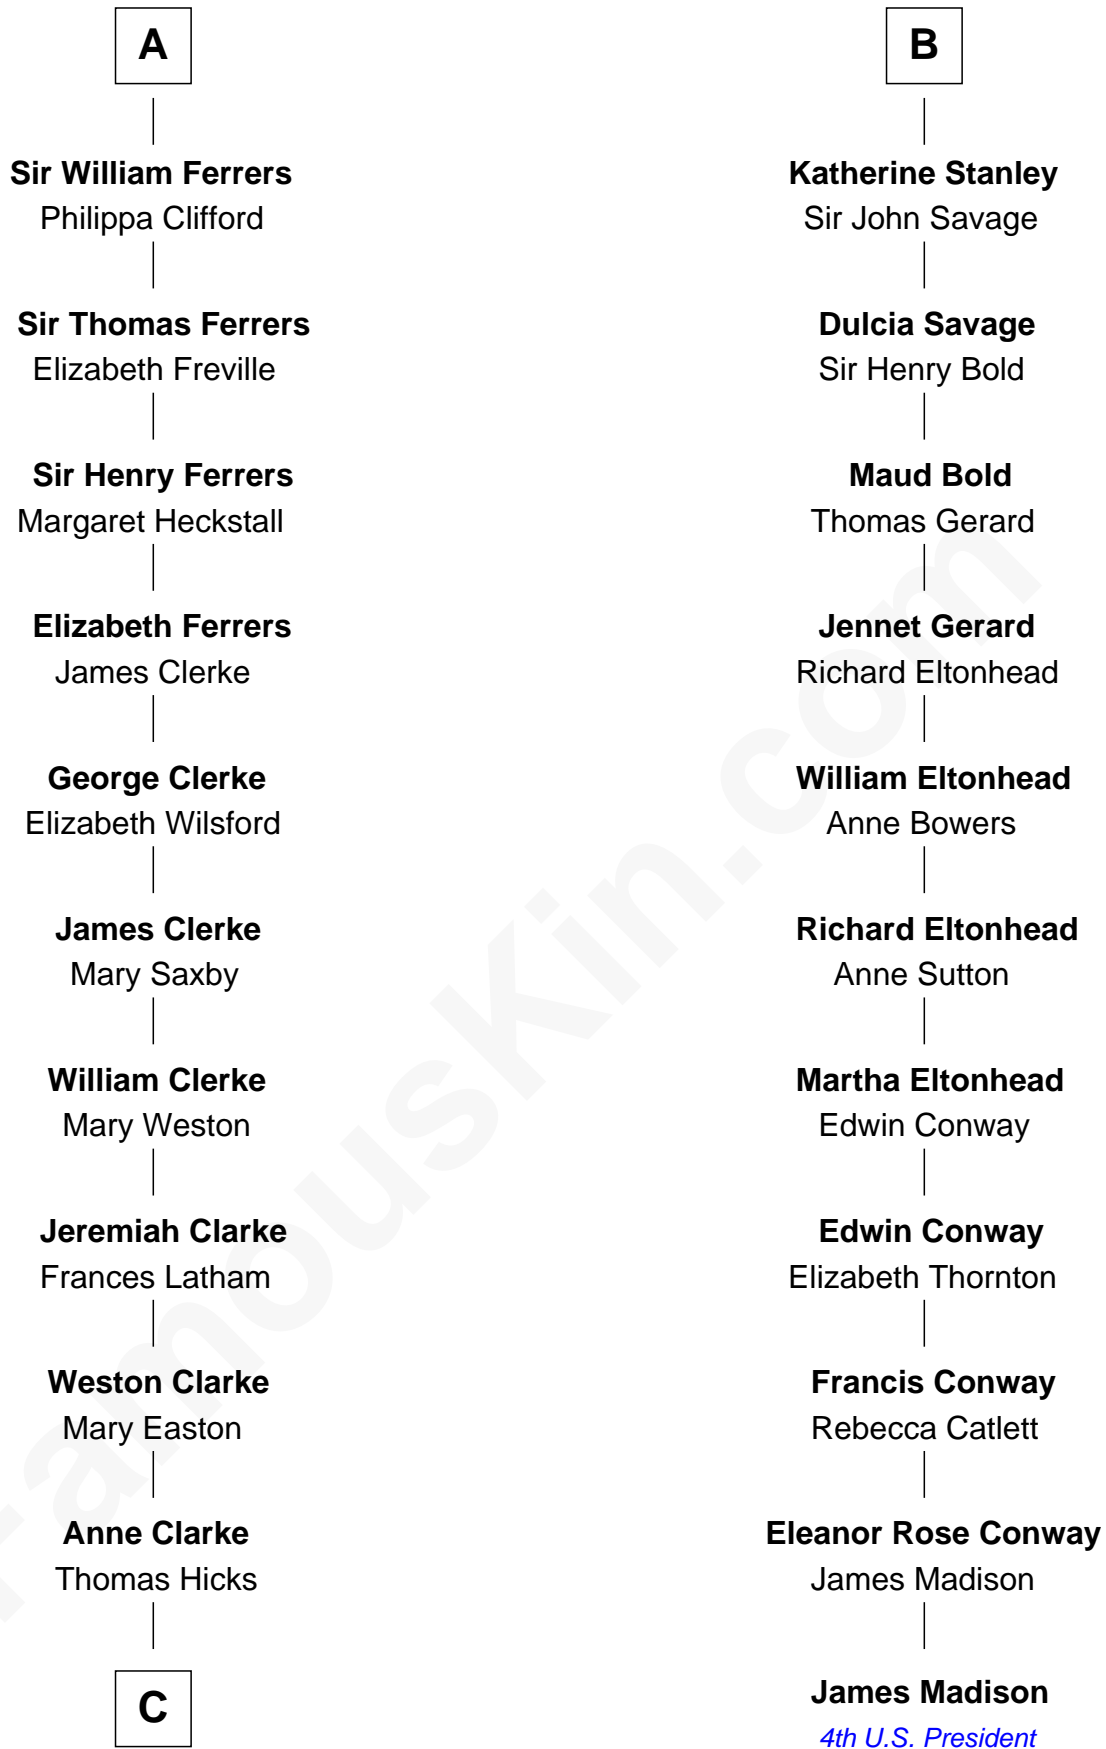

# FamousKin.com Relationship Chart of

**Susan B. Anthony**

*Women's Rights Advocate*

17th cousin 4 times removed of

**James Madison**

*4th U.S. President*

**Ramon Berenguer IV of Provence**

Beatrice of Savoy

**Eleanor of Provence**  
Henry III, King of England

**Edward I, King of England**  
Eleanor of Castile

**Joan of Acre**  
Sir Gilbert de Clare

**Elizabeth de Clare**  
Sir Thebaud de Verdun

**Isabel de Verdun**  
Henry de Ferrers

**Sir William de Ferrers**  
Margaret de Ufford

**Sir Henry de Ferrers**  
Joan de Poynings

**A**

**Eleanor of Provence**  
Henry III, King of England

**Edmund Plantagenet**  
Blanche of Artois

**Henry Plantagenet**  
Maud de Chaworth

**Eleanor Plantagenet**  
Richard Fitzalan

**Sir Richard Fitzalan**  
Elizabeth de Bohun

**Elizabeth Fitzalan**  
Sir Robert Goushill

**Joan Goushill**  
Sir Thomas Stanley

**B**

**C**

Thomas Hicks

Judith Akin