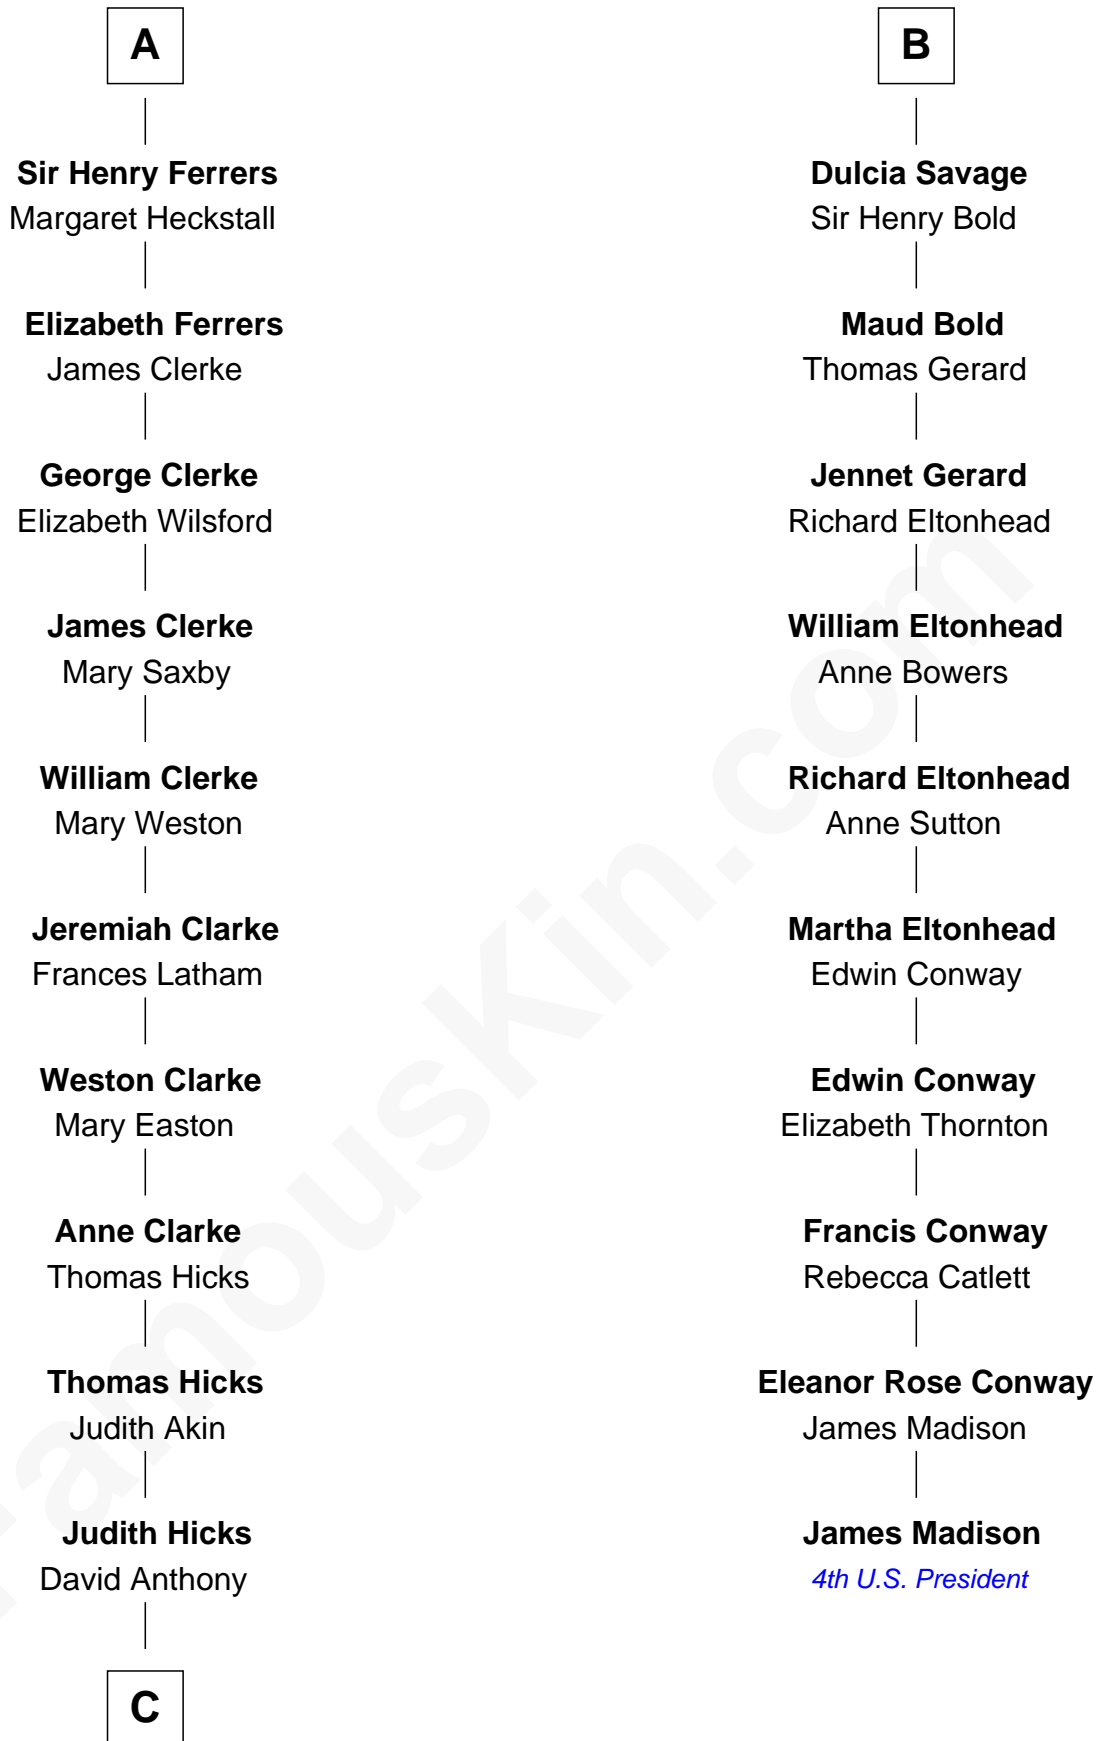

FamousKin.com Relationship Chart of

Susan B. Anthony

Women's Rights Advocate

16th cousin 3 times removed of

James Madison

4th U.S. President

Sir Humphrey de Bohun

Eleanor de Braiose

Sir Thomas Ferrers
Elizabeth Freville

A

Humphrey de Bohun
Maud de Fiennes

Humphrey de Bohun
Elizabeth Plantagenet

Sir William de Bohun
Elizabeth de Badlesmere

Elizabeth de Bohun
Sir Richard Fitzalan

Elizabeth Fitzalan
Sir Robert Goushill

Joan Goushill
Sir Thomas Stanley

Katherine Stanley
Sir John Savage

B

C

—
Humphrey Anthony

Hannah Lapham

—
Daniel Anthony

Lucy Read