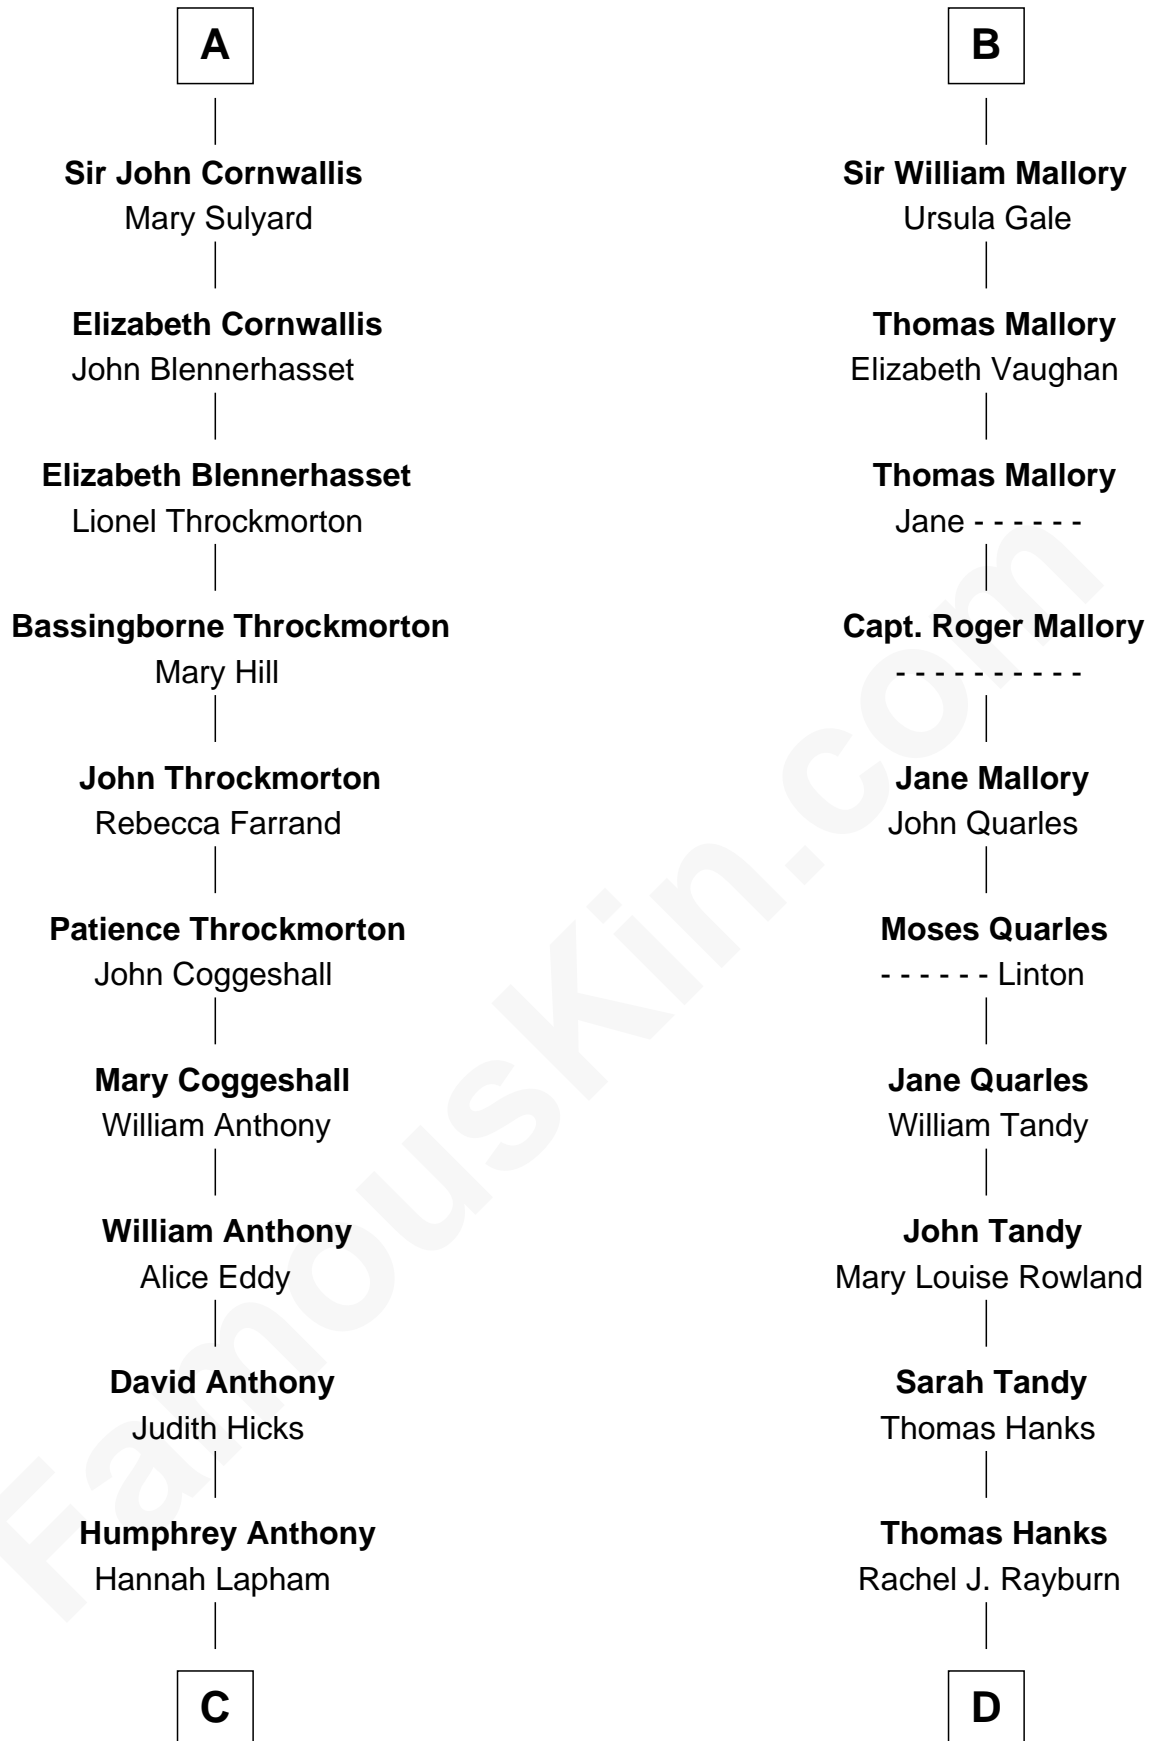

FamousKin.com
Relationship Chart of
Susan B. Anthony
Women's Rights Advocate

18th cousin 2 times removed of

Tom Hanks
Movie Actor

Edmund Fitzalan
 Alice de Warenne

Richard Fitzalan
 Isabel le Despencer

Aline Fitzalan
 Sir Roger le Strange

Sir Edmund Fitzalan
 Sibyl de Montagu

Lucy le Strange
 Sir William Willoughby

Philippe Fitzalan
 Sir Richard Sergeaux

Margery Willoughby
 Sir William FitzHugh

Philippa Sergeaux
 Sir Robert Pashley

Lora FitzHugh
 Sir John Constable

Anne Pashley
 Edward Tyrrell

Joan Constable
 Sir William Mallory

Philippa Tyrrell
 Thomas Cornwallis

Sir John Mallory
 Margaret Thwaites

Sir William Cornwallis
 Elizabeth Stanford

Sir William Mallory
 Jane Norton

A

B

C

Daniel Anthony

Lucy Read

Susan B. Anthony

Women's Rights Advocate

D