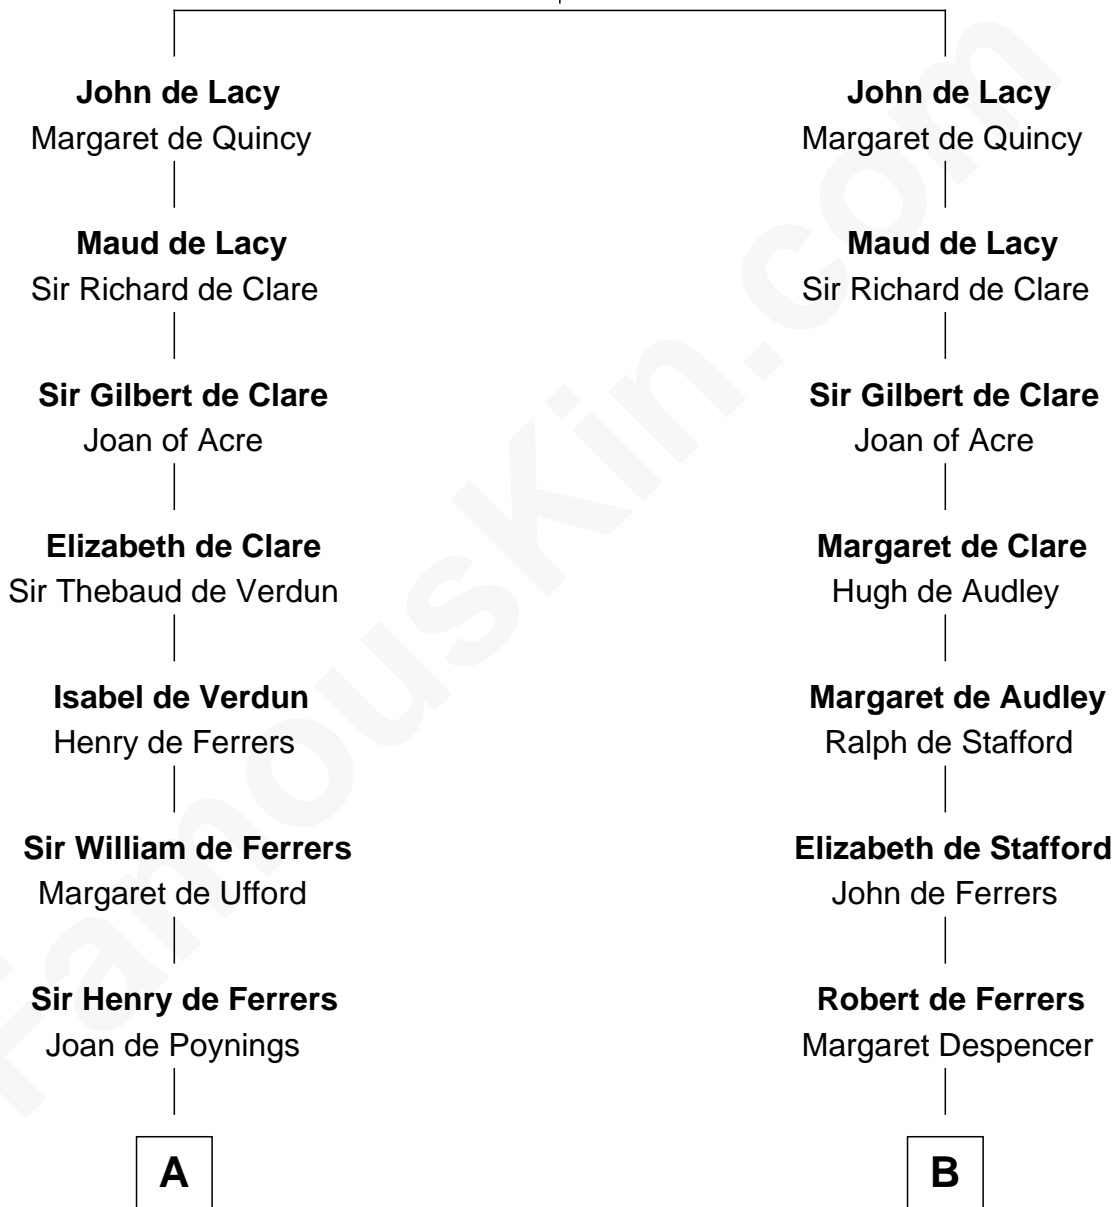

# FamousKin.com Relationship Chart of

**Susan B. Anthony**

*Women's Rights Advocate*

21st cousin of

**Melvil Dewey**

*Inventor of the Dewey Decimal System*

**Roger de Lacy**

Maud de Clere

**C**

**Thomas Hicks**

Judith Akin

**Judith Hicks**

David Anthony

**Humphrey Anthony**

Hannah Lapham

**Daniel Anthony**

Lucy Read

**Susan B. Anthony**

*Women's Rights Advocate*

**D**

**Benjamin Cole**

Squacie Fones

**Benjamin Cole**

Martha Wightman