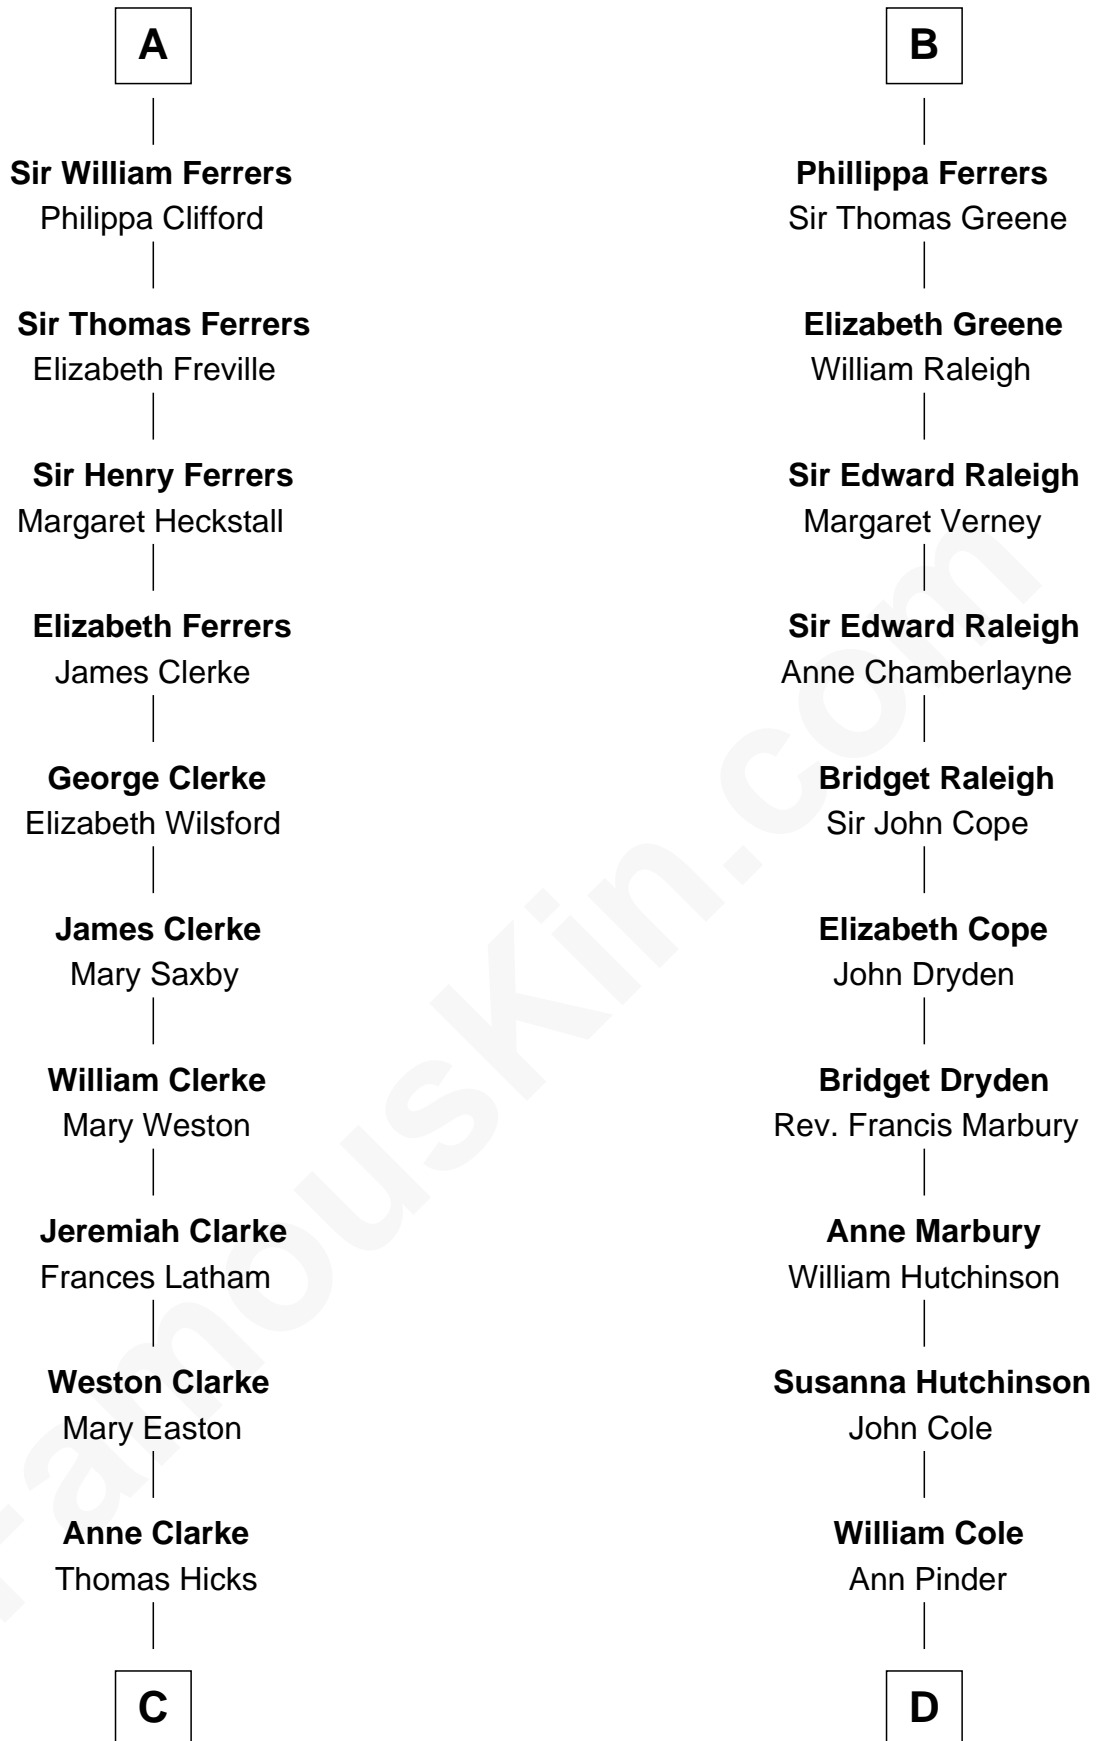

# FamousKin.com Relationship Chart of

**Susan B. Anthony**

*Women's Rights Advocate*

21st cousin of

**Melvil Dewey**

*Inventor of the Dewey Decimal System*

**Roger de Lacy**

Maud de Clere

**C**

**Thomas Hicks**

Judith Akin

**Judith Hicks**

David Anthony

**Humphrey Anthony**

Hannah Lapham

**Daniel Anthony**

Lucy Read

**Susan B. Anthony**

*Women's Rights Advocate*

**D**

**Benjamin Cole**

Squacie Fones

**Benjamin Cole**

Martha Wightman