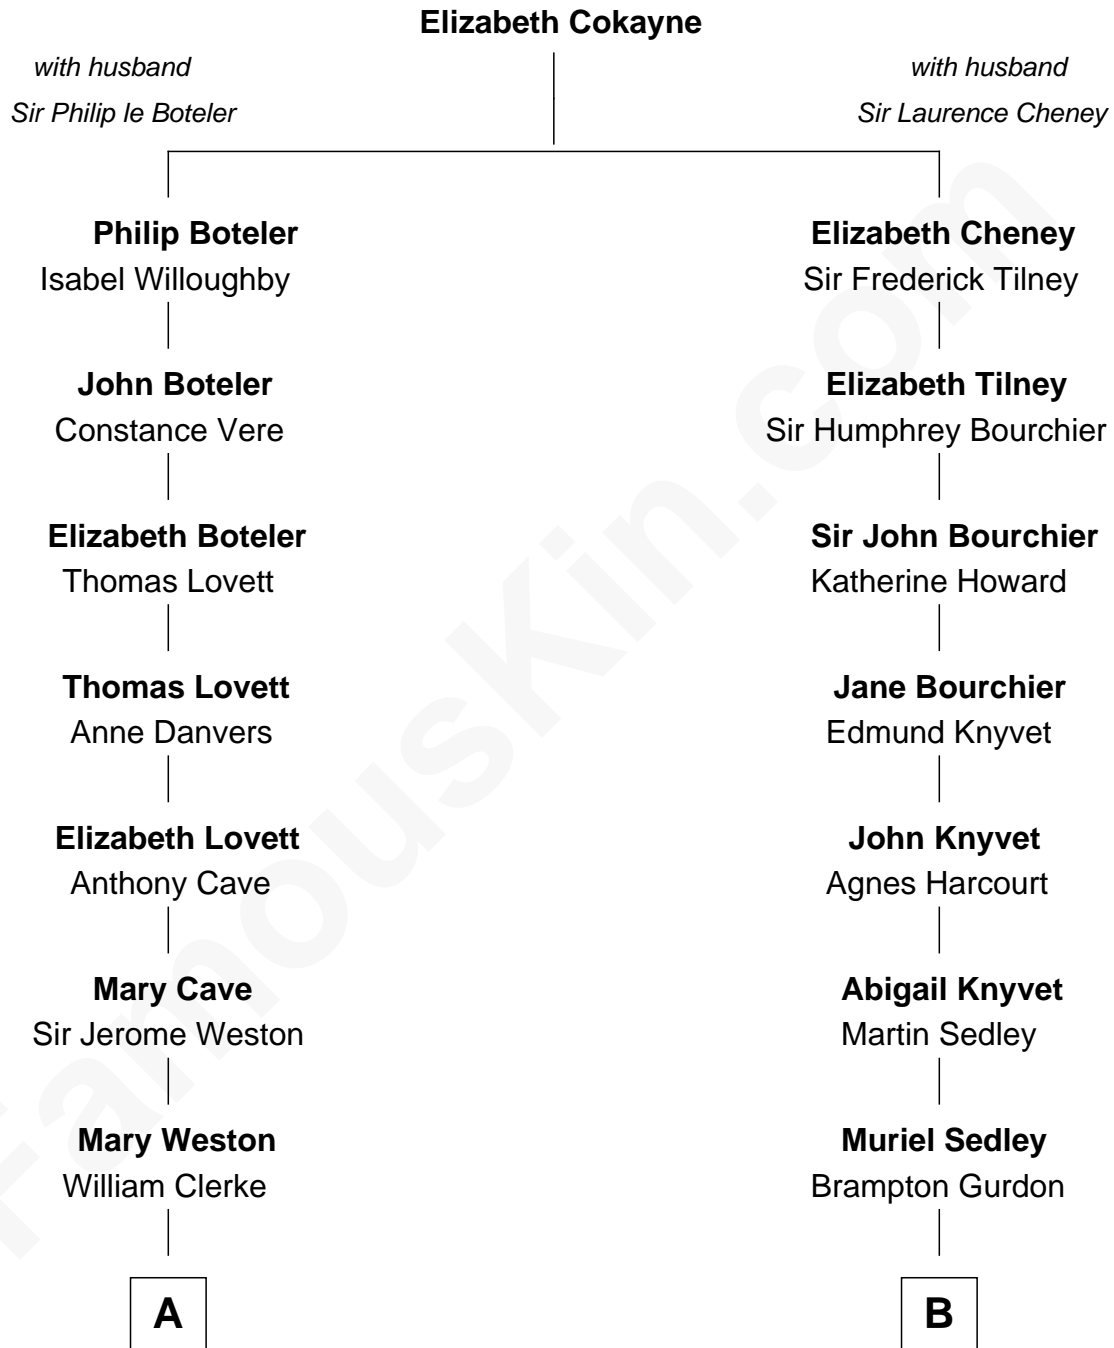

FamousKin.com Relationship Chart of

Susan B. Anthony

Women's Rights Advocate

14th cousin 1 time removed of

Leverett Saltonstall

55th Governor of Massachusetts

A

Jeremiah Clarke

Frances Latham

Weston Clarke

Mary Easton

Anne Clarke

Thomas Hicks

Thomas Hicks

Judith Akin

Judith Hicks