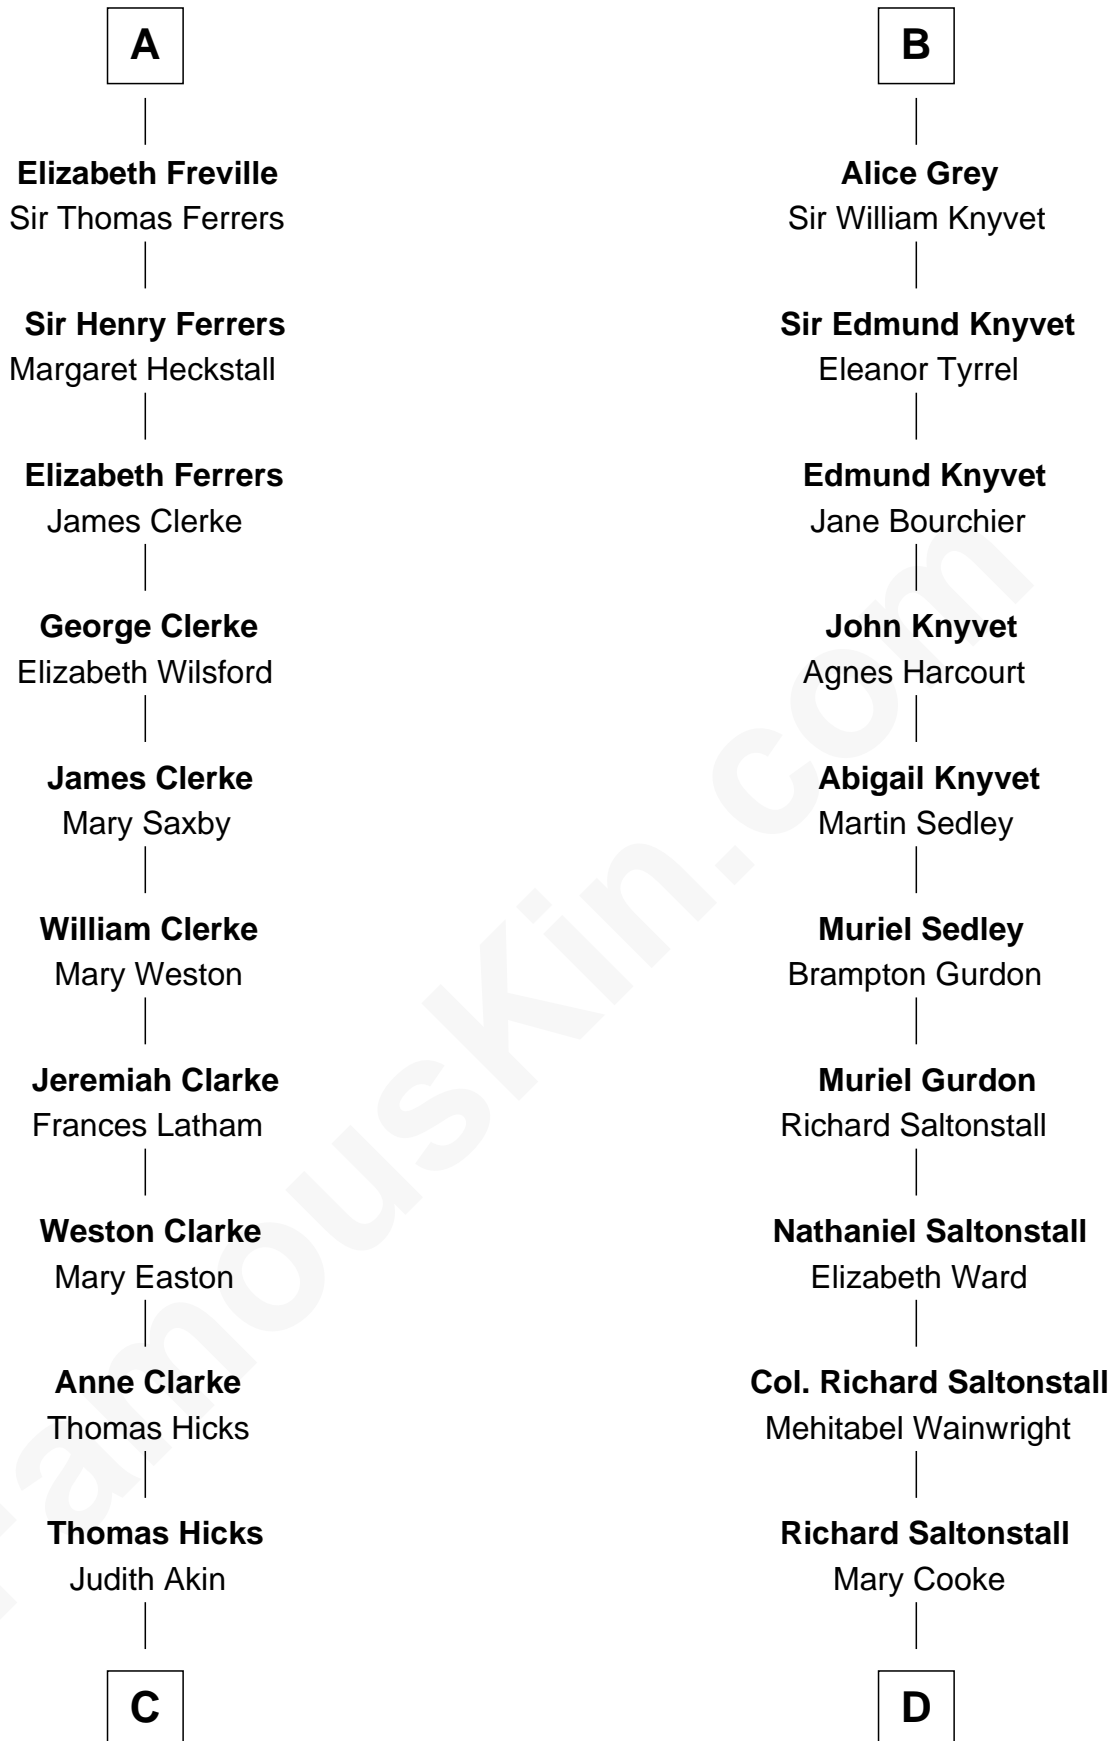

# FamousKin.com Relationship Chart of

**Susan B. Anthony**

*Women's Rights Advocate*

20th cousin 1 time removed of

**Leverett Saltonstall**

*55th Governor of Massachusetts*

**Sir William Longespee**

Ela of Salisbury

**C**

**Judith Hicks**  
David Anthony

**Humphrey Anthony**  
Hannah Lapham

**Daniel Anthony**  
Lucy Read

**Susan B. Anthony**  
*Women's Rights Advocate*

**D**

**Dr. Nathaniel Saltonstall**  
Anna White

**Leverett Saltonstall**  
Mary Elizabeth Sanders

**Leverett Saltonstall**  
Rose Smith Lee

**Richard Middlecott Saltonstall**  
Eleanor Brooks

**Leverett Saltonstall**  
*55th Governor of Massachusetts*