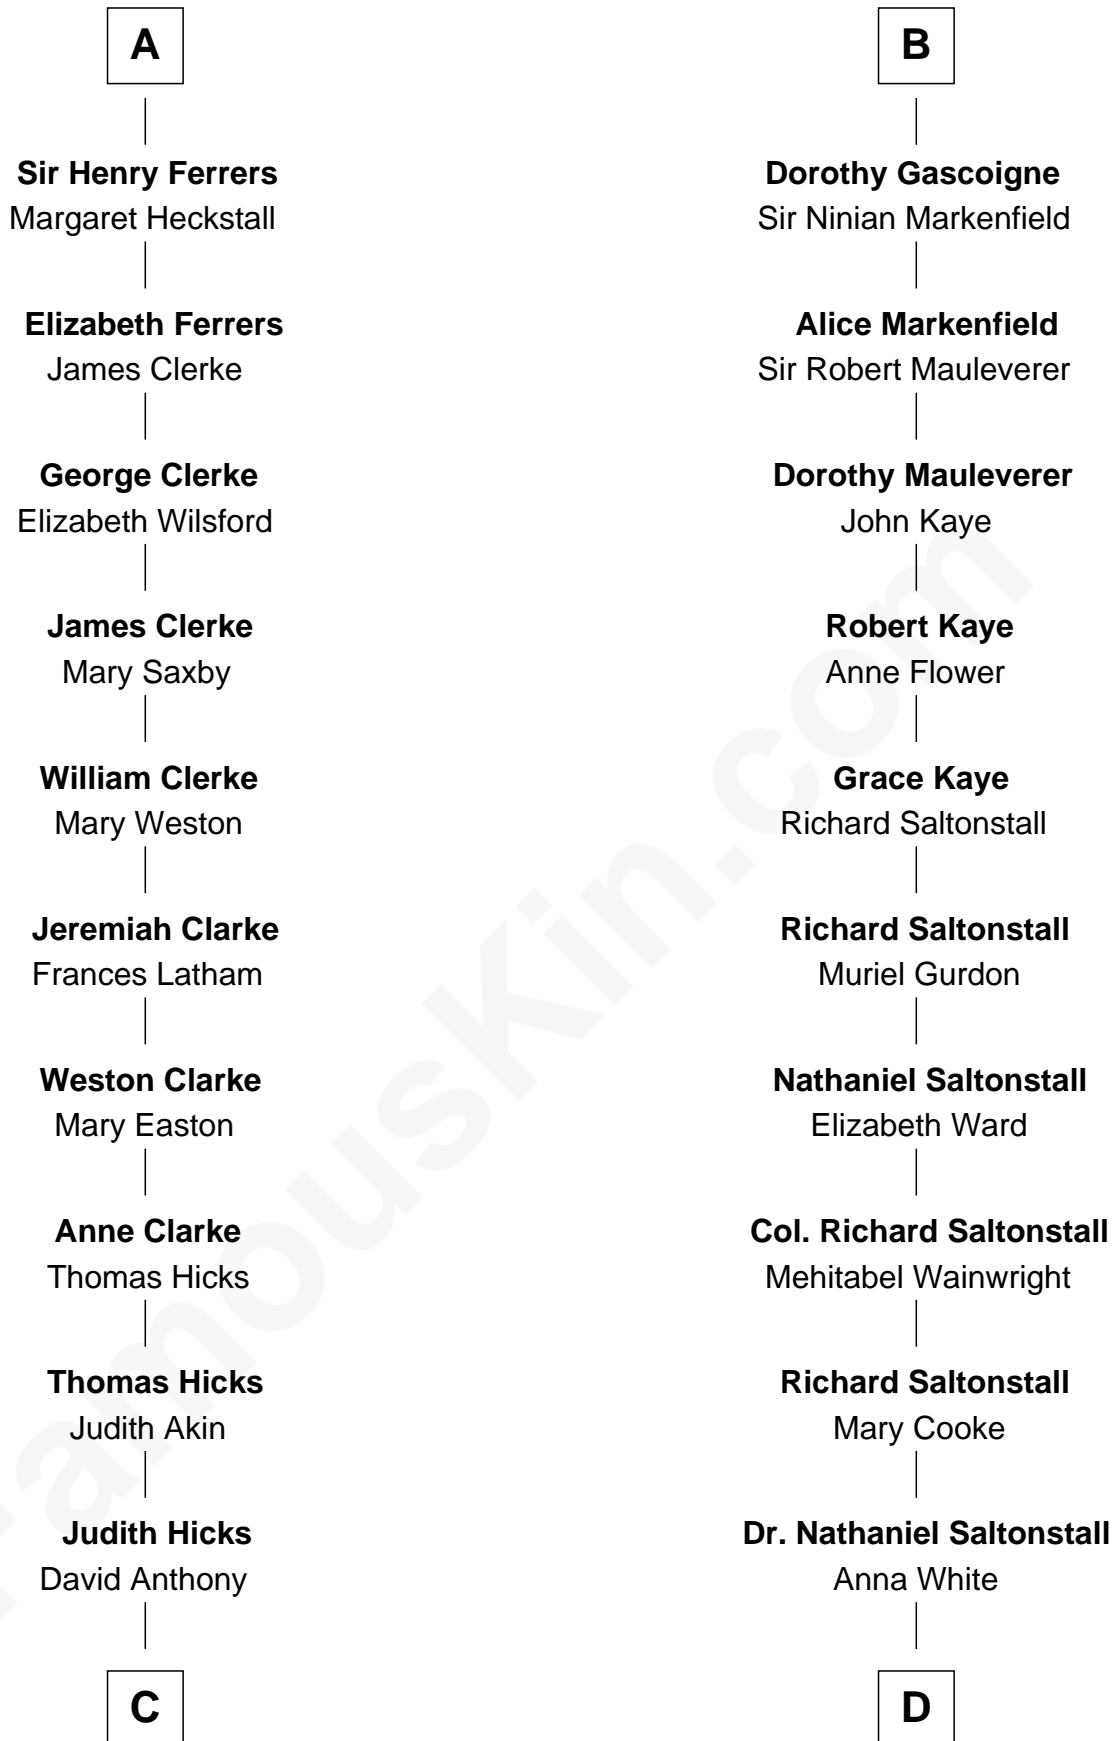

# FamousKin.com Relationship Chart of

**Susan B. Anthony**

*Women's Rights Advocate*

19th cousin 1 time removed of

**Leverett Saltonstall**

*55th Governor of Massachusetts*

**C**

**Humphrey Anthony**

Hannah Lapham

**Daniel Anthony**

Lucy Read

**Susan B. Anthony**

*Women's Rights Advocate*

**D**

**Leverett Saltonstall**

Mary Elizabeth Sanders

**Leverett Saltonstall**

Rose Smith Lee

**Richard Middlecott Saltonstall**

Eleanor Brooks

**Leverett Saltonstall**

*55th Governor of Massachusetts*