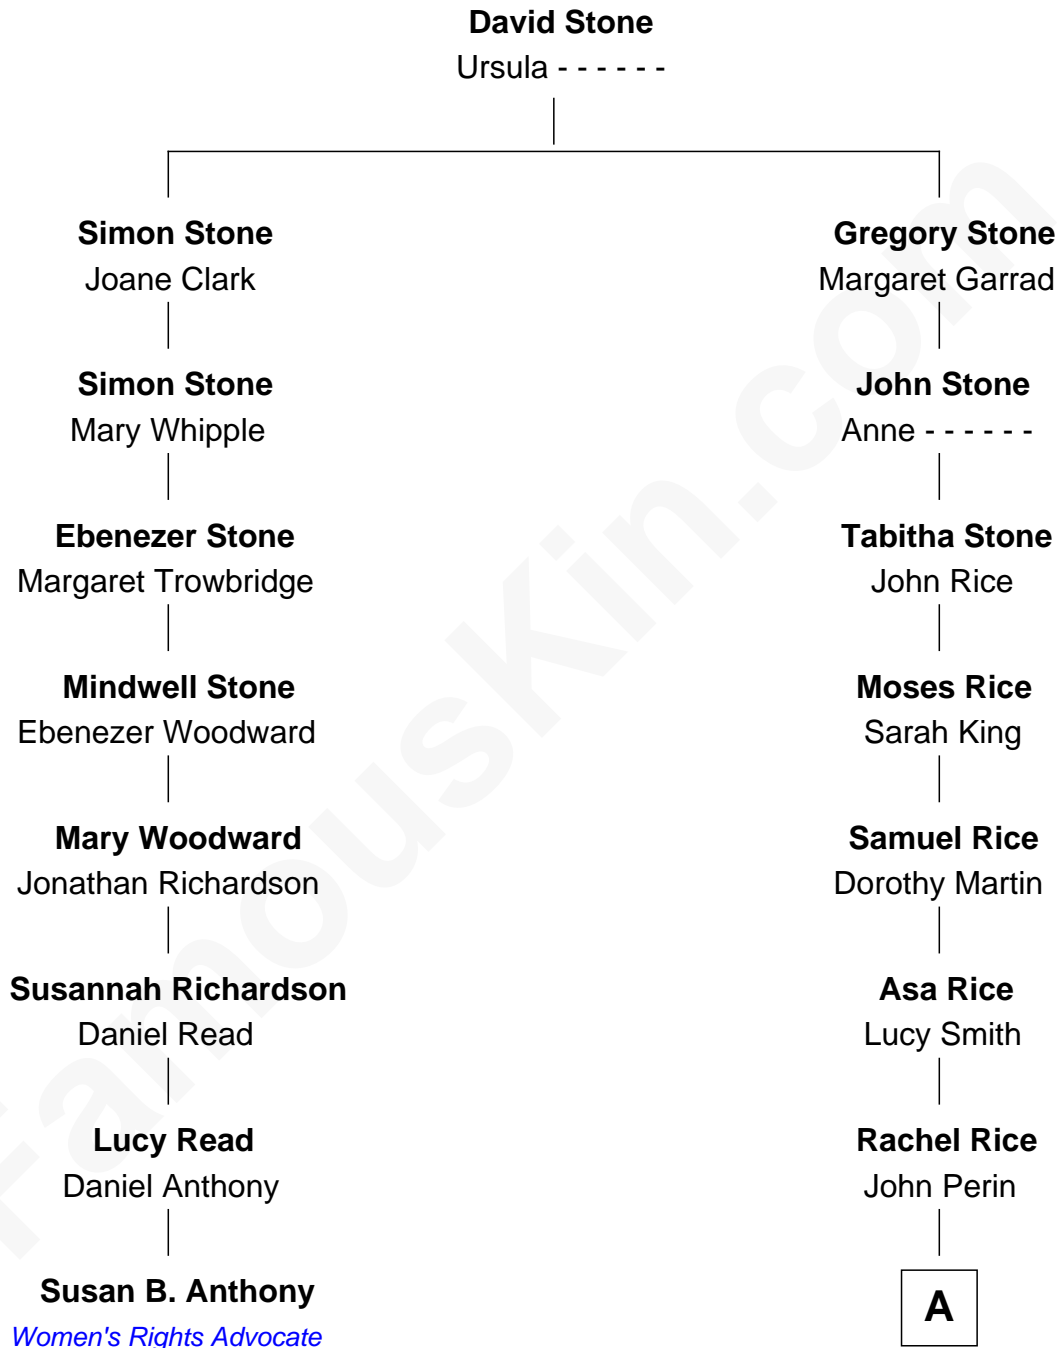

FamousKin.com Relationship Chart of

Susan B. Anthony

Women's Rights Advocate

7th cousin 5 times removed of

Tim Robbins

TV and Movie Actor

A

Julia Perin

Robert Coshow

Rachel Rice Coshow

James Pursell

Martha Alice Pursell

James William Bledsoe

Maynard Tevis Bledsoe

Thelma Cecilia Matthews

Mary Cecelia Bledsoe