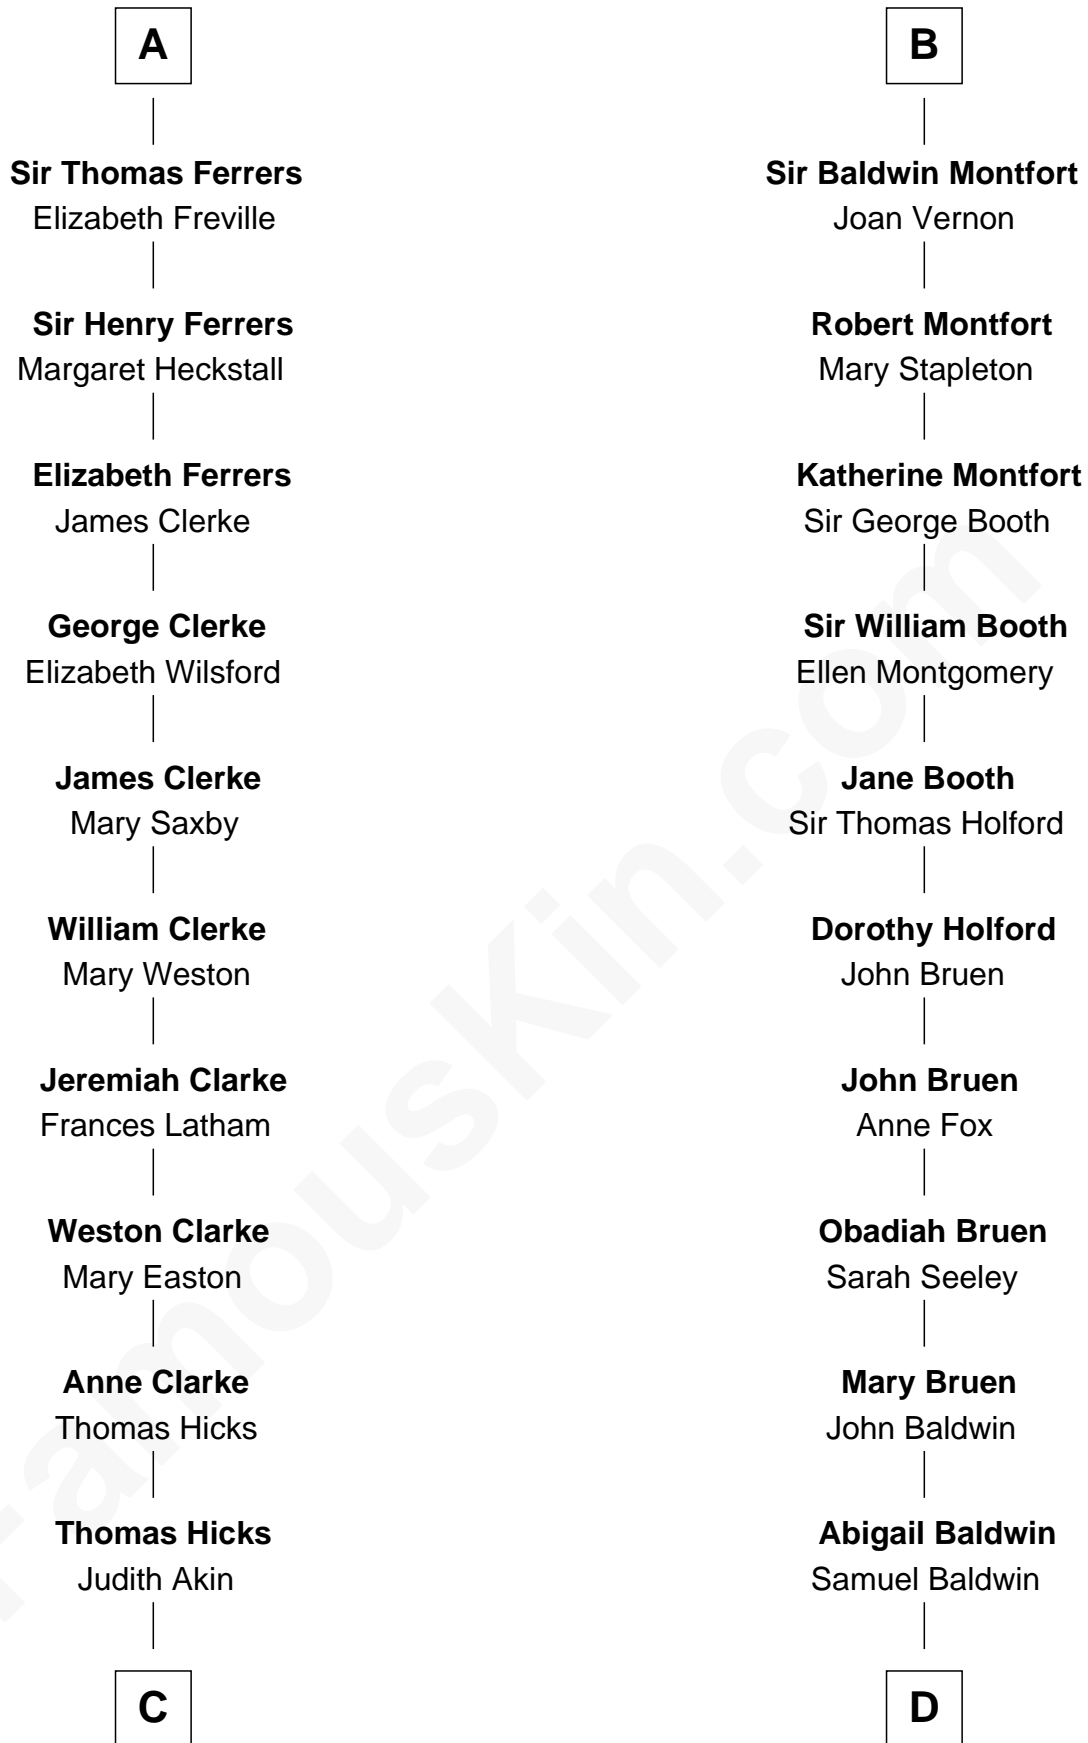

FamousKin.com Relationship Chart of

Susan B. Anthony

Women's Rights Advocate

19th cousin 1 time removed of

Abraham Baldwin

Signer of the U.S. Constitution

Sir Humphrey de Bohun

Maud of Eu

Sir John de Clinton

Margaret de Clinton

Sir Baldwin de Montfort

Sir William Montfort

Margaret Pecche

B

C

Judith Hicks
David Anthony

Humphrey Anthony
Hannah Lapham

Daniel Anthony
Lucy Read

Susan B. Anthony
Women's Rights Advocate

D

Timothy Baldwin
Bathsheba Stone

Michael Baldwin
Lucy Dudley

Abraham Baldwin
Signer of the U.S. Constitution