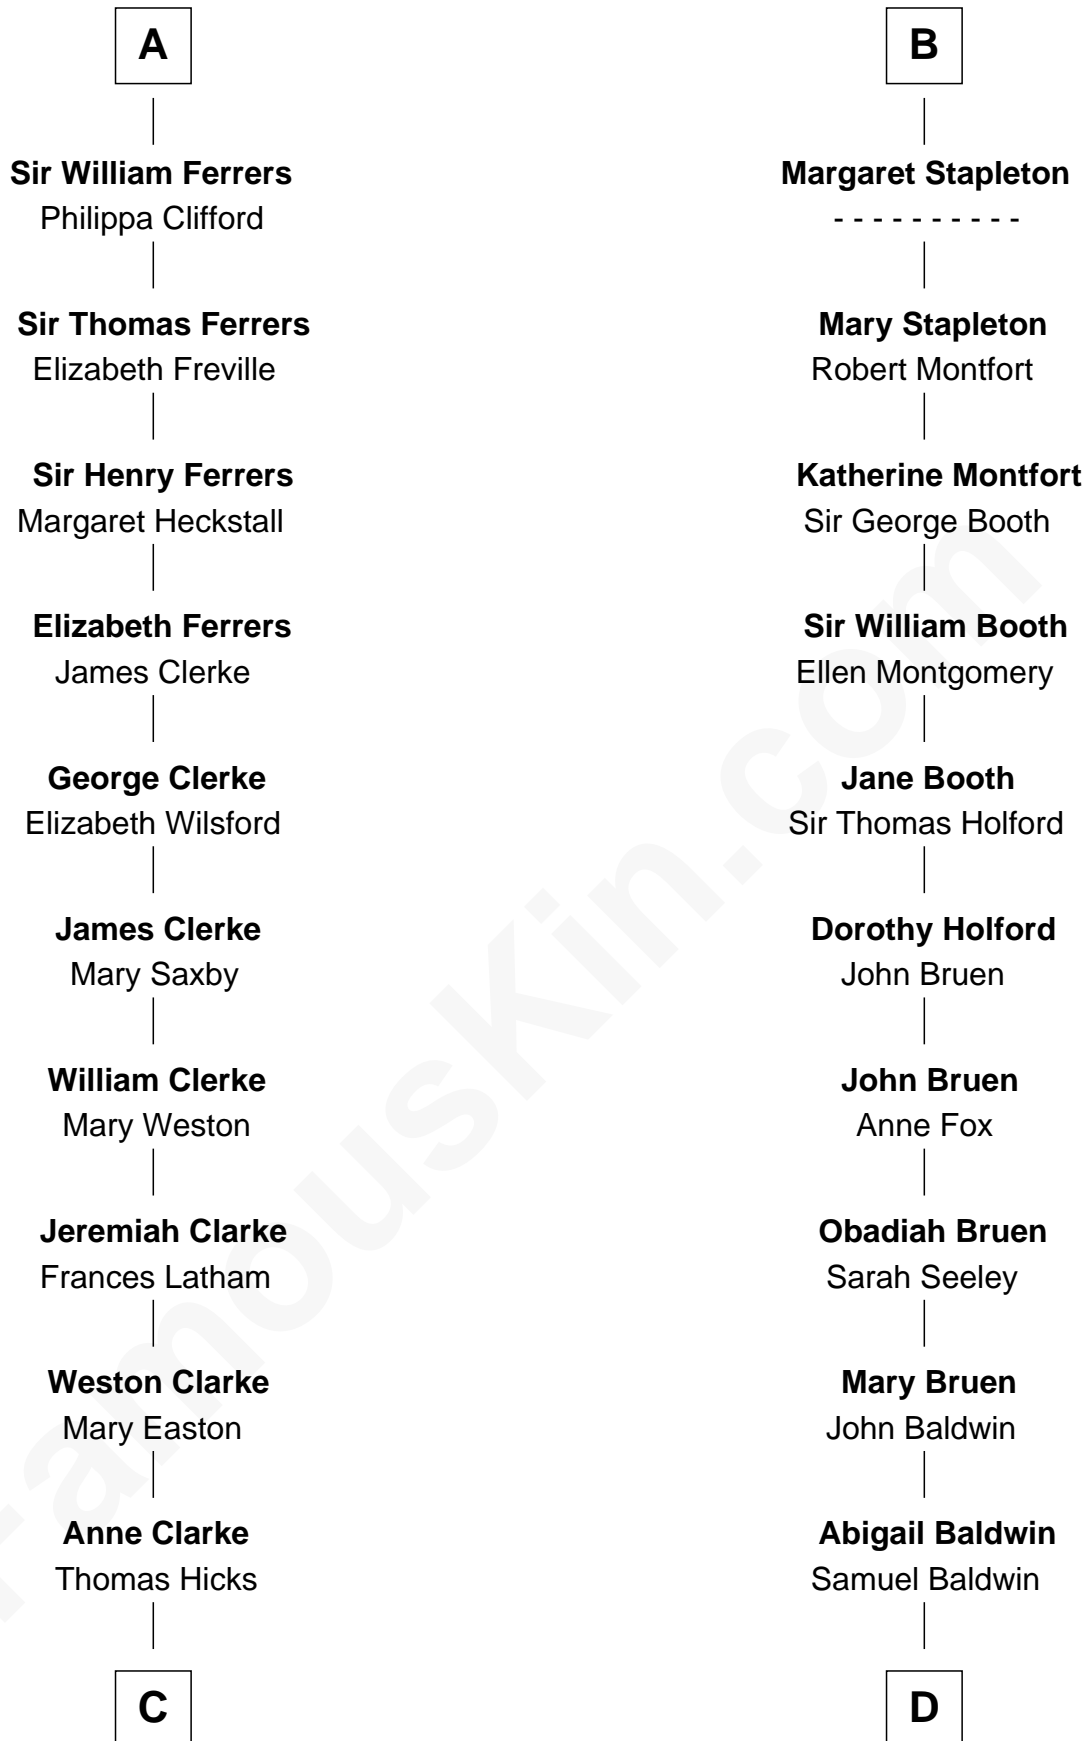

FamousKin.com Relationship Chart of

Susan B. Anthony

Women's Rights Advocate

19th cousin 2 times removed of

Abraham Baldwin

Signer of the U.S. Constitution

C

Thomas Hicks

Women's Rights Advocate

D

Timothy Baldwin

Bathsheba Stone

Michael Baldwin

Lucy Dudley

Abraham Baldwin

Signer of the U.S. Constitution