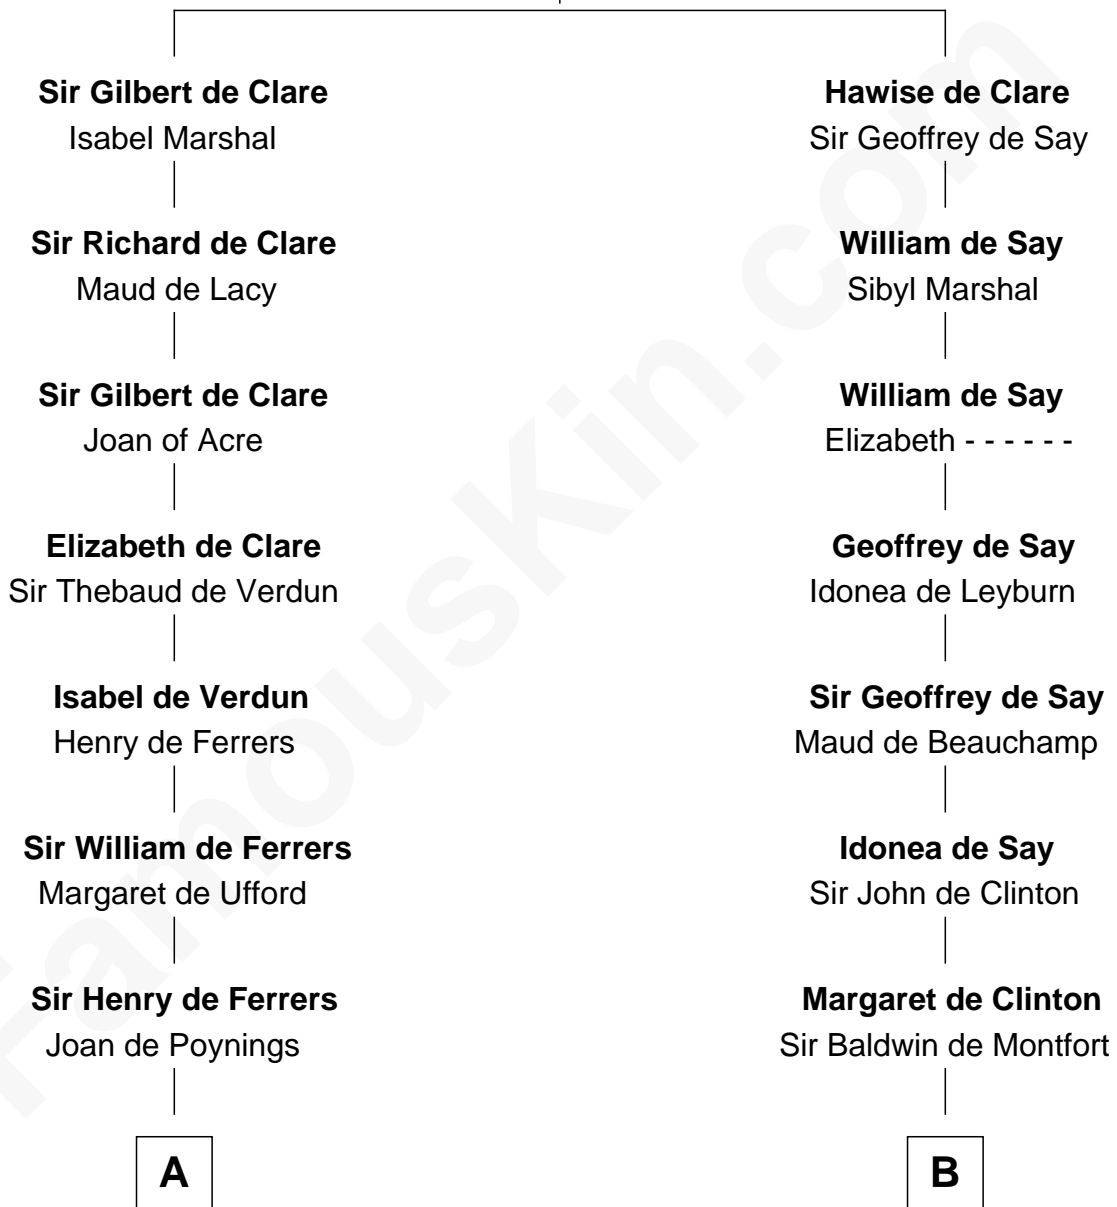

FamousKin.com Relationship Chart of

Susan B. Anthony

Women's Rights Advocate

20th cousin 1 time removed of

Abraham Baldwin

Signer of the U.S. Constitution

Richard de Clare
Amice of Gloucester

C

Thomas Hicks

Judith Akin

Judith Hicks

David Anthony

Humphrey Anthony

Hannah Lapham

Daniel Anthony

Lucy Read

Susan B. Anthony

Women's Rights Advocate

D

Abigail Baldwin

Samuel Baldwin

Timothy Baldwin

Bathsheba Stone

Michael Baldwin