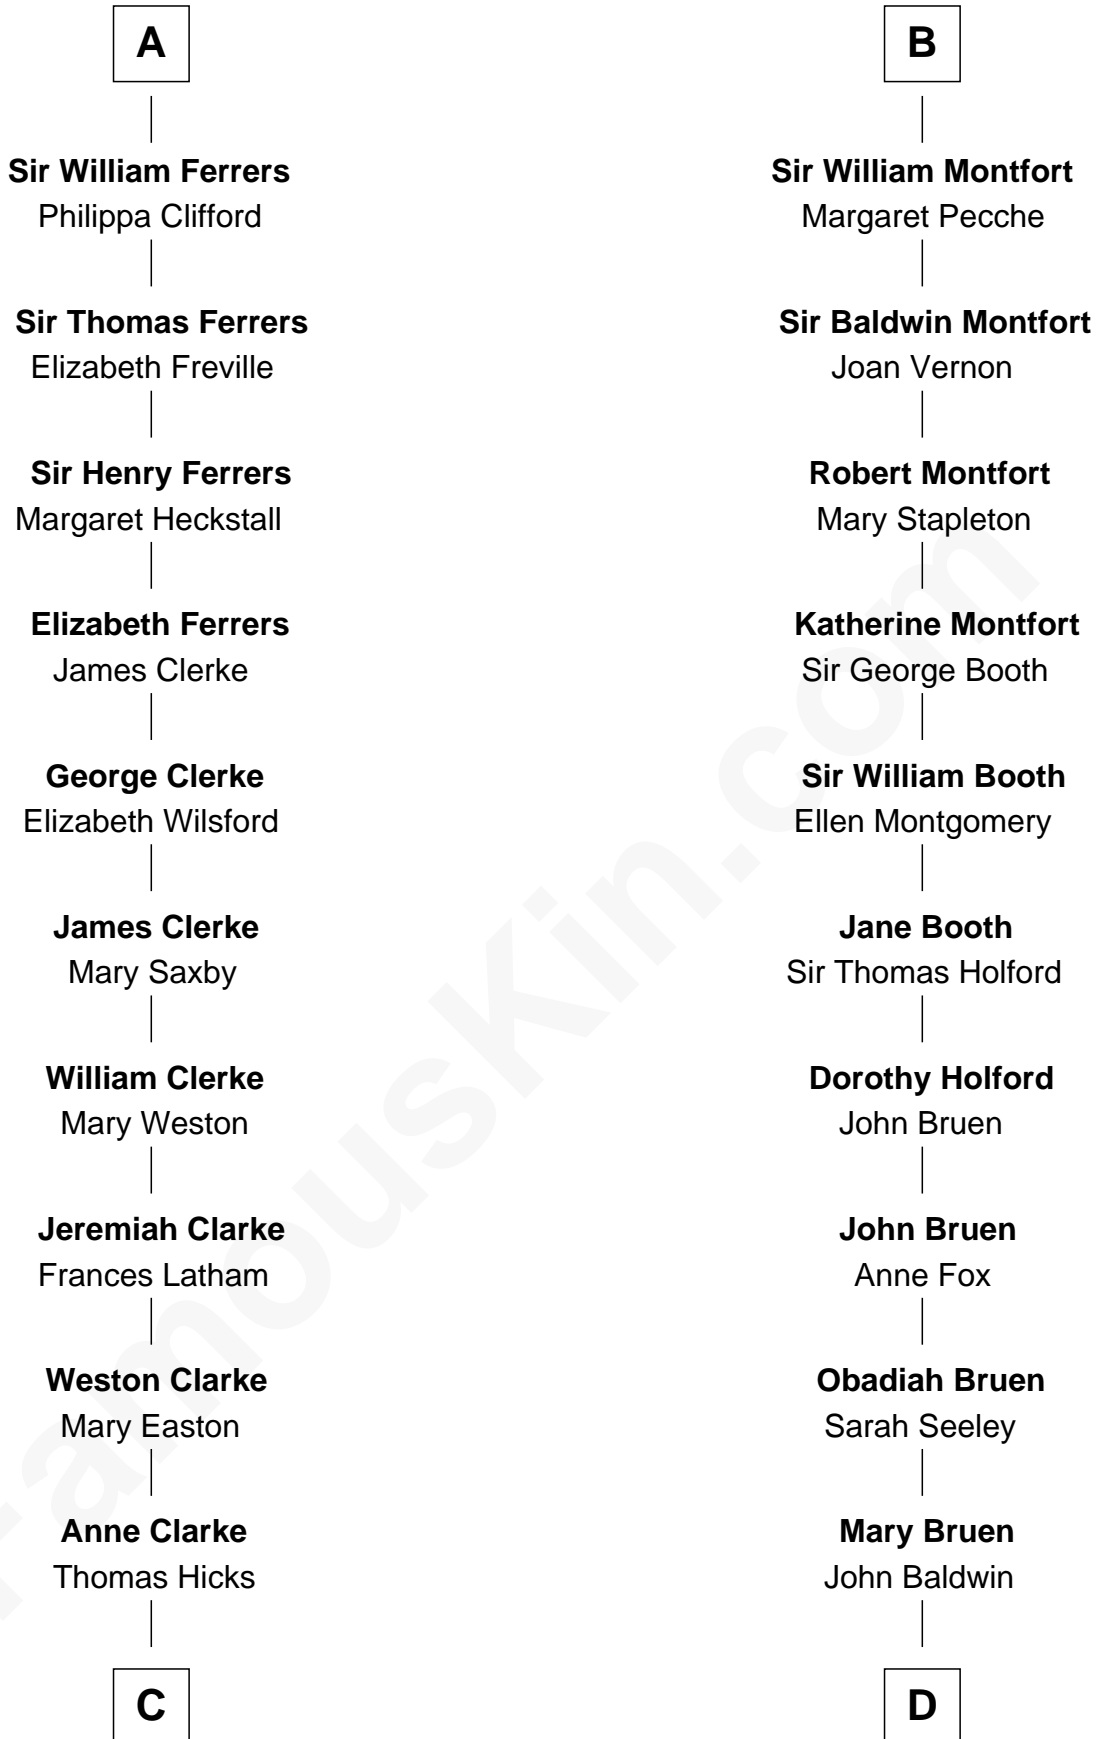

FamousKin.com Relationship Chart of

Susan B. Anthony

Women's Rights Advocate

20th cousin 1 time removed of

Abraham Baldwin

Signer of the U.S. Constitution

Richard de Clare
Amice of Gloucester

C

Thomas Hicks

Judith Akin

Judith Hicks

David Anthony

Humphrey Anthony

Hannah Lapham

Daniel Anthony

Lucy Read

Susan B. Anthony

Women's Rights Advocate

D

Abigail Baldwin

Samuel Baldwin

Timothy Baldwin

Bathsheba Stone

Michael Baldwin