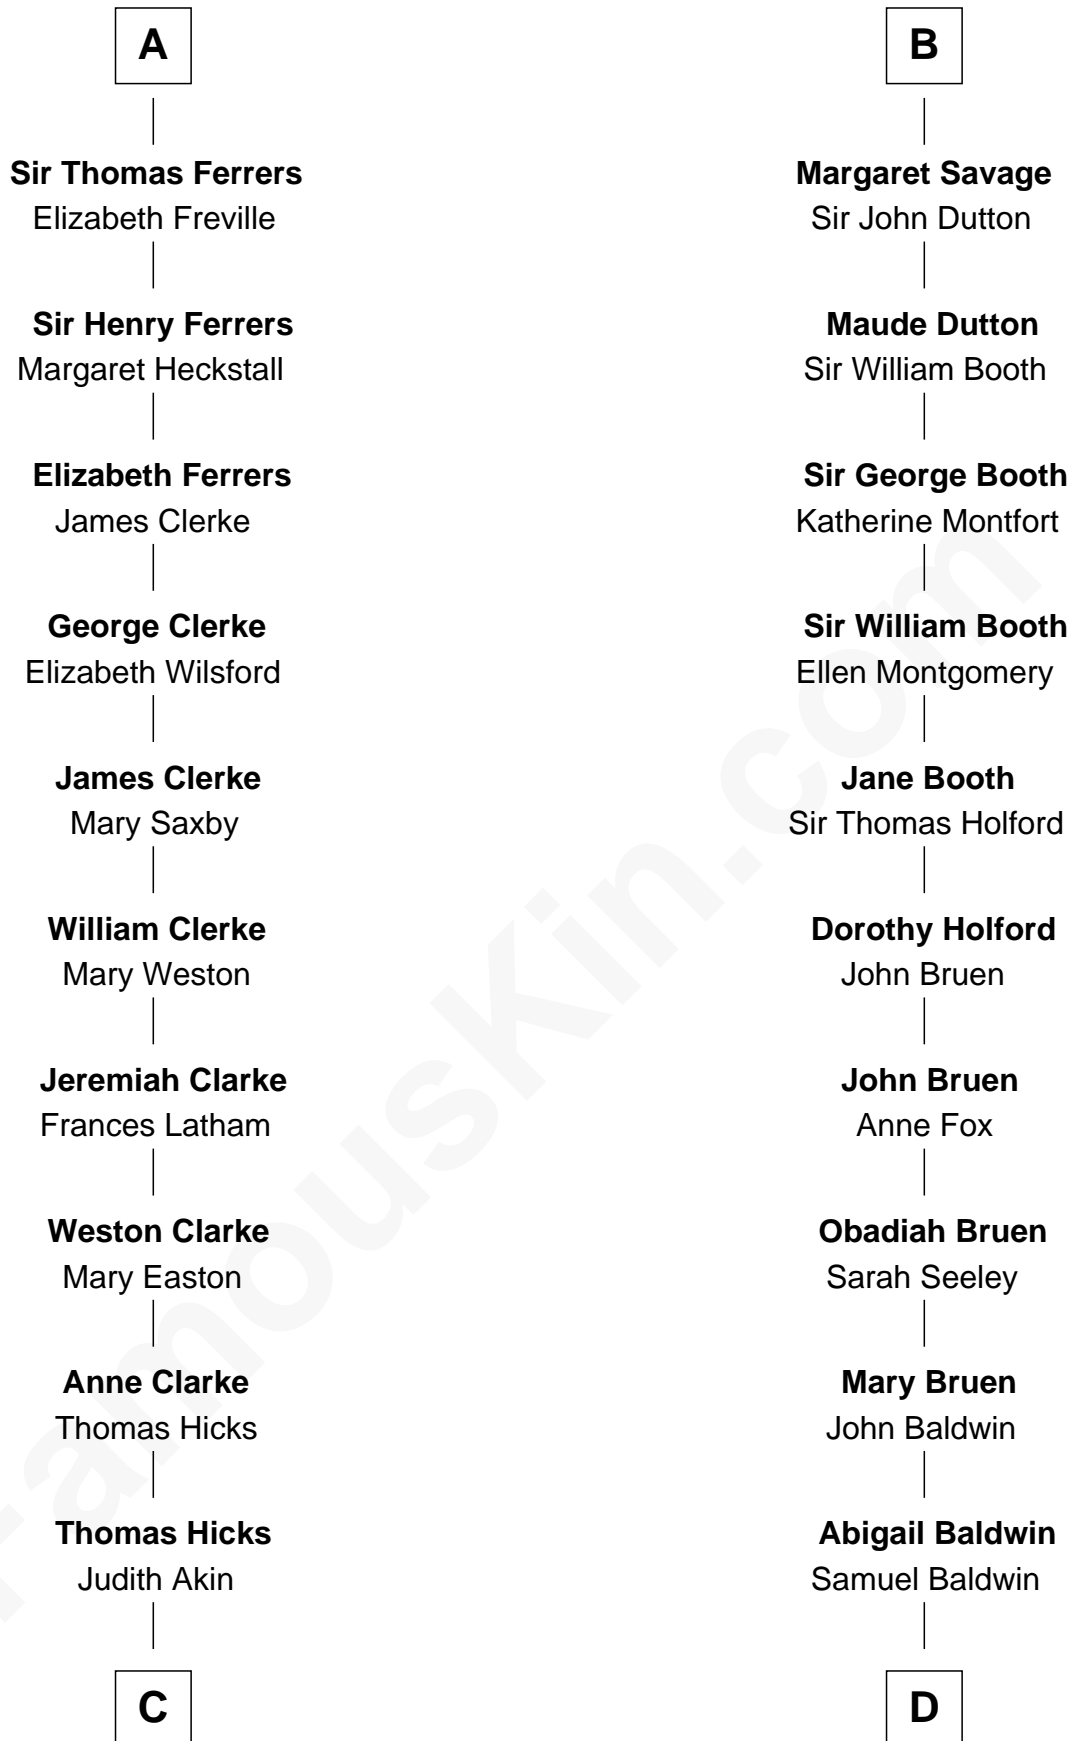

FamousKin.com Relationship Chart of

Susan B. Anthony

Women's Rights Advocate

19th cousin 1 time removed of

Abraham Baldwin

Signer of the U.S. Constitution

Sir Roger de Quincy

Helen of Galloway

Sir Thomas de Swinerton

Sir Robert de Swinerton

Elizabeth de Beke

Maud de Swinerton

Sir John Savage

B

C

Judith Hicks
David Anthony

Humphrey Anthony
Hannah Lapham

Daniel Anthony
Lucy Read

Susan B. Anthony
Women's Rights Advocate

D

Timothy Baldwin
Bathsheba Stone

Michael Baldwin
Lucy Dudley

Abraham Baldwin
Signer of the U.S. Constitution