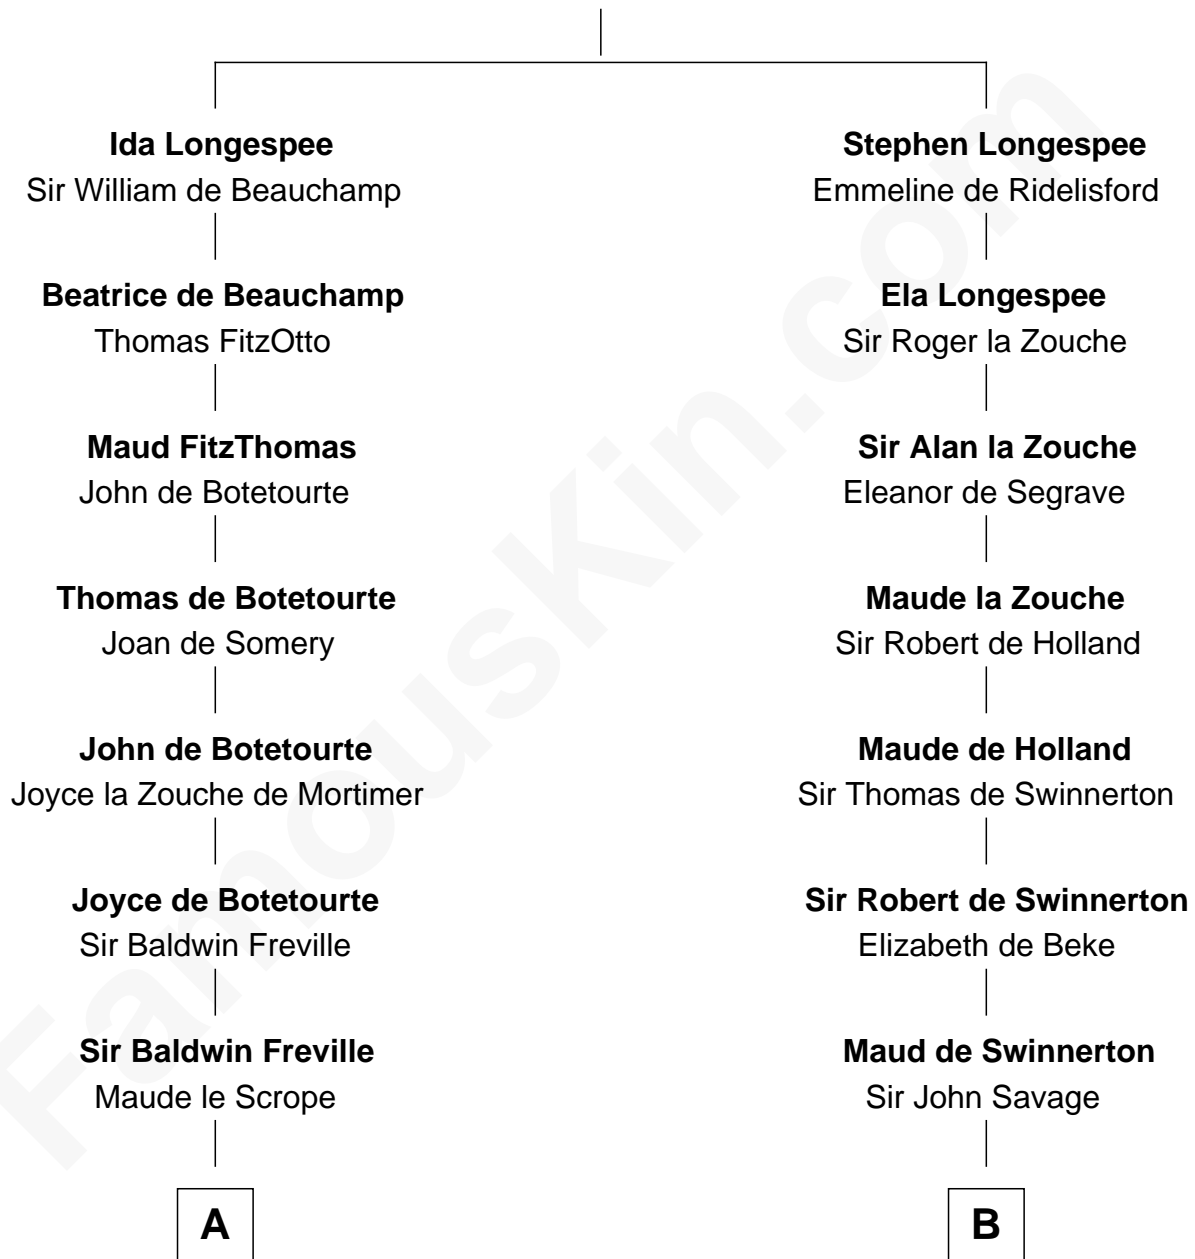

# FamousKin.com Relationship Chart of

**Susan B. Anthony**

*Women's Rights Advocate*

19th cousin 1 time removed of

**Abraham Baldwin**

*Signer of the U.S. Constitution*

**Sir William Longespee**

Ela of Salisbury

**C**

**Judith Hicks**  
David Anthony

**Humphrey Anthony**  
Hannah Lapham

**Daniel Anthony**  
Lucy Read

**Susan B. Anthony**  
*Women's Rights Advocate*

**D**

**Timothy Baldwin**  
Bathsheba Stone

**Michael Baldwin**  
Lucy Dudley

**Abraham Baldwin**  
*Signer of the U.S. Constitution*

FamousKin.com