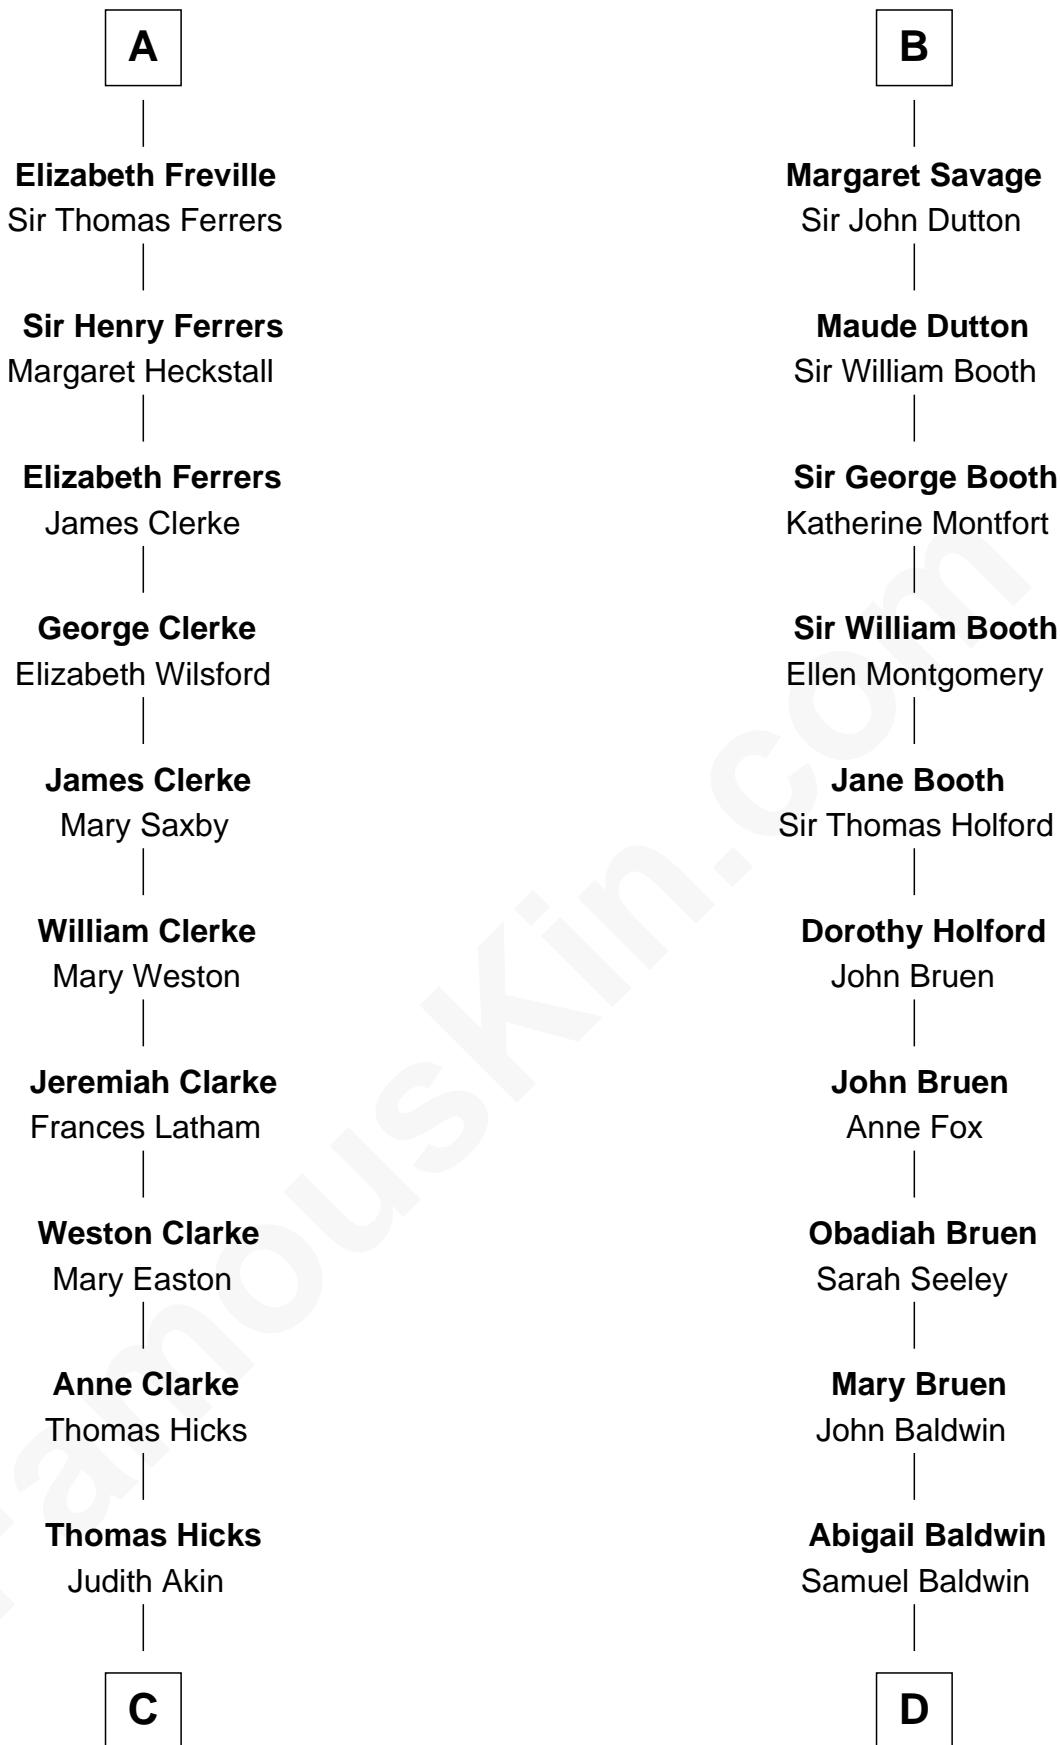

# FamousKin.com Relationship Chart of

**Susan B. Anthony**

*Women's Rights Advocate*

19th cousin 1 time removed of

**Abraham Baldwin**

*Signer of the U.S. Constitution*

**Sir William Longespee**

Ela of Salisbury

**C**

**Judith Hicks**  
David Anthony

**Humphrey Anthony**  
Hannah Lapham

**Daniel Anthony**  
Lucy Read

**Susan B. Anthony**  
*Women's Rights Advocate*

**D**

**Timothy Baldwin**  
Bathsheba Stone

**Michael Baldwin**  
Lucy Dudley

**Abraham Baldwin**  
*Signer of the U.S. Constitution*

FamousKin.com