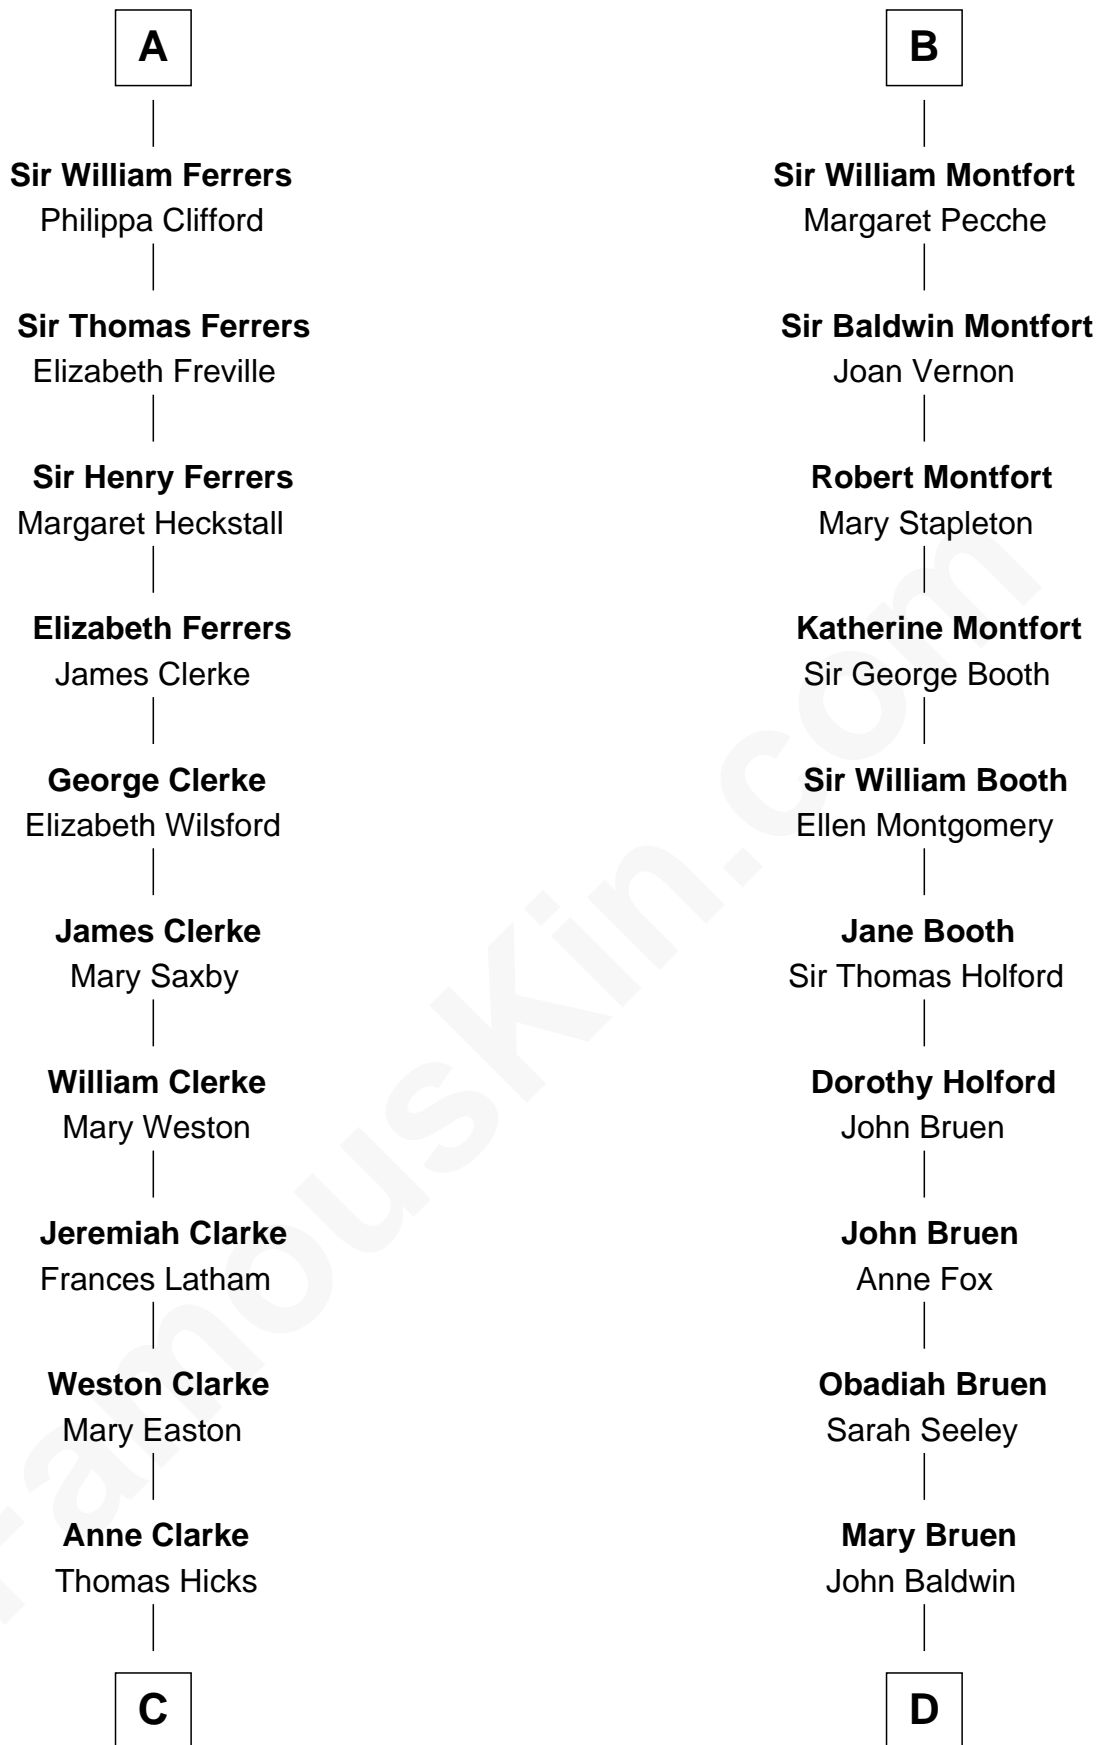

FamousKin.com Relationship Chart of

Susan B. Anthony

Women's Rights Advocate

20th cousin 1 time removed of

Abraham Baldwin

Signer of the U.S. Constitution

Sir William Marshal

Isabel de Clare

Lucy Read

Susan B. Anthony

Women's Rights Advocate

D

Abigail Baldwin

Samuel Baldwin

Timothy Baldwin

Bathsheba Stone