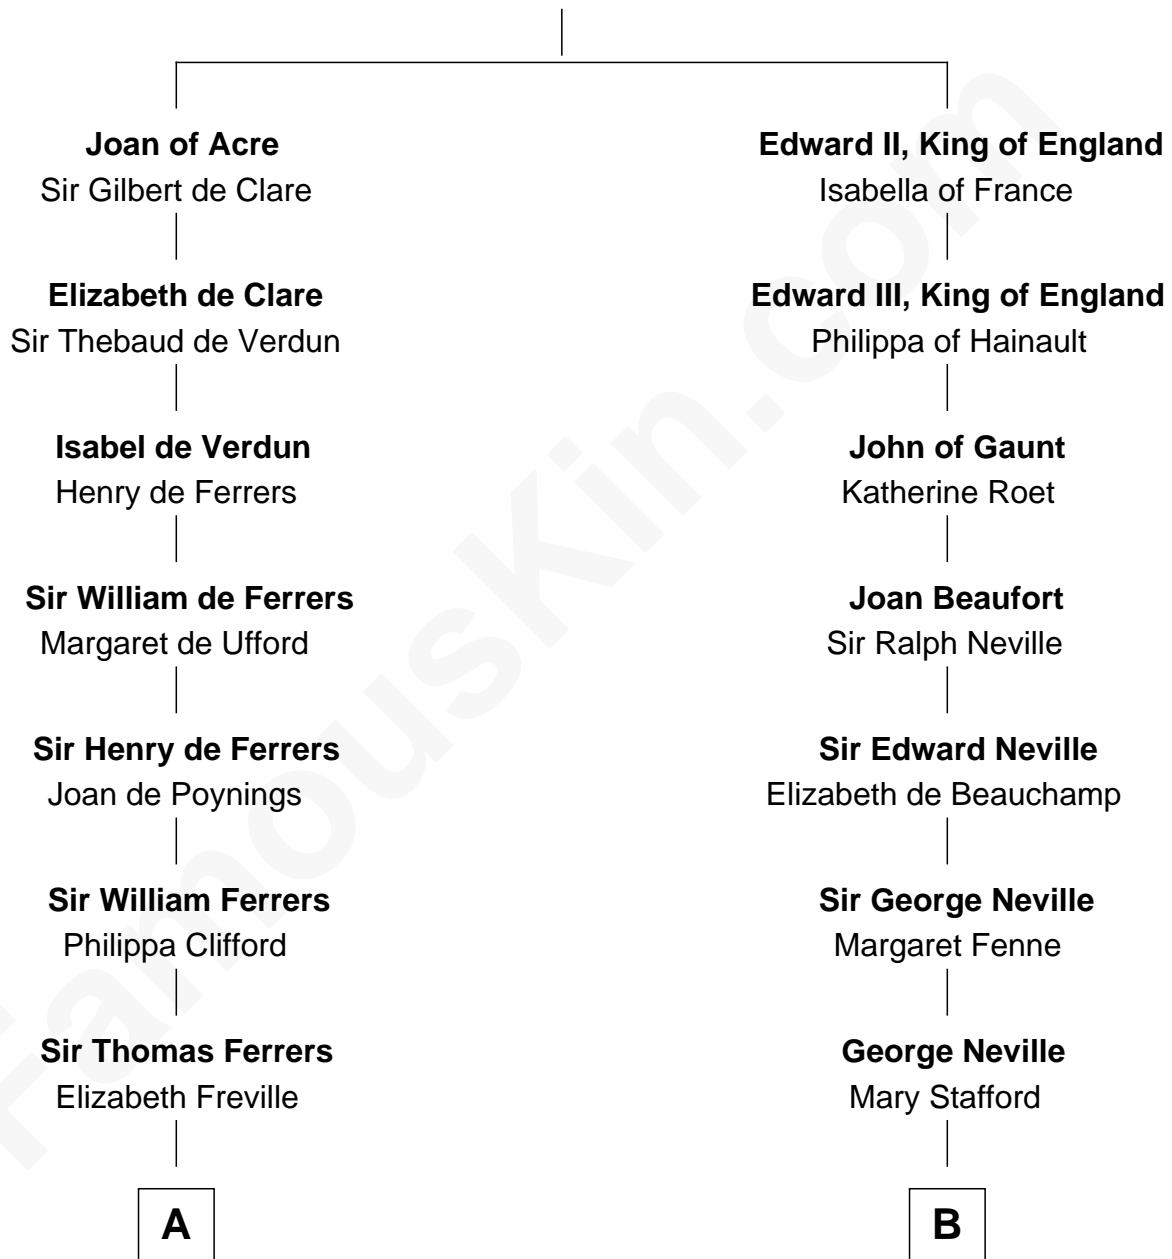

FamousKin.com Relationship Chart of

Susan B. Anthony

Women's Rights Advocate

14th cousin 5 times removed of

Daniel Carroll

Signer of the U.S. Constitution

King Edward I
Eleanor of Castile

C

—
Humphrey Anthony

Hannah Lapham

—
Daniel Anthony

Lucy Read

—
Susan B. Anthony

Women's Rights Advocate

FamousKin.com