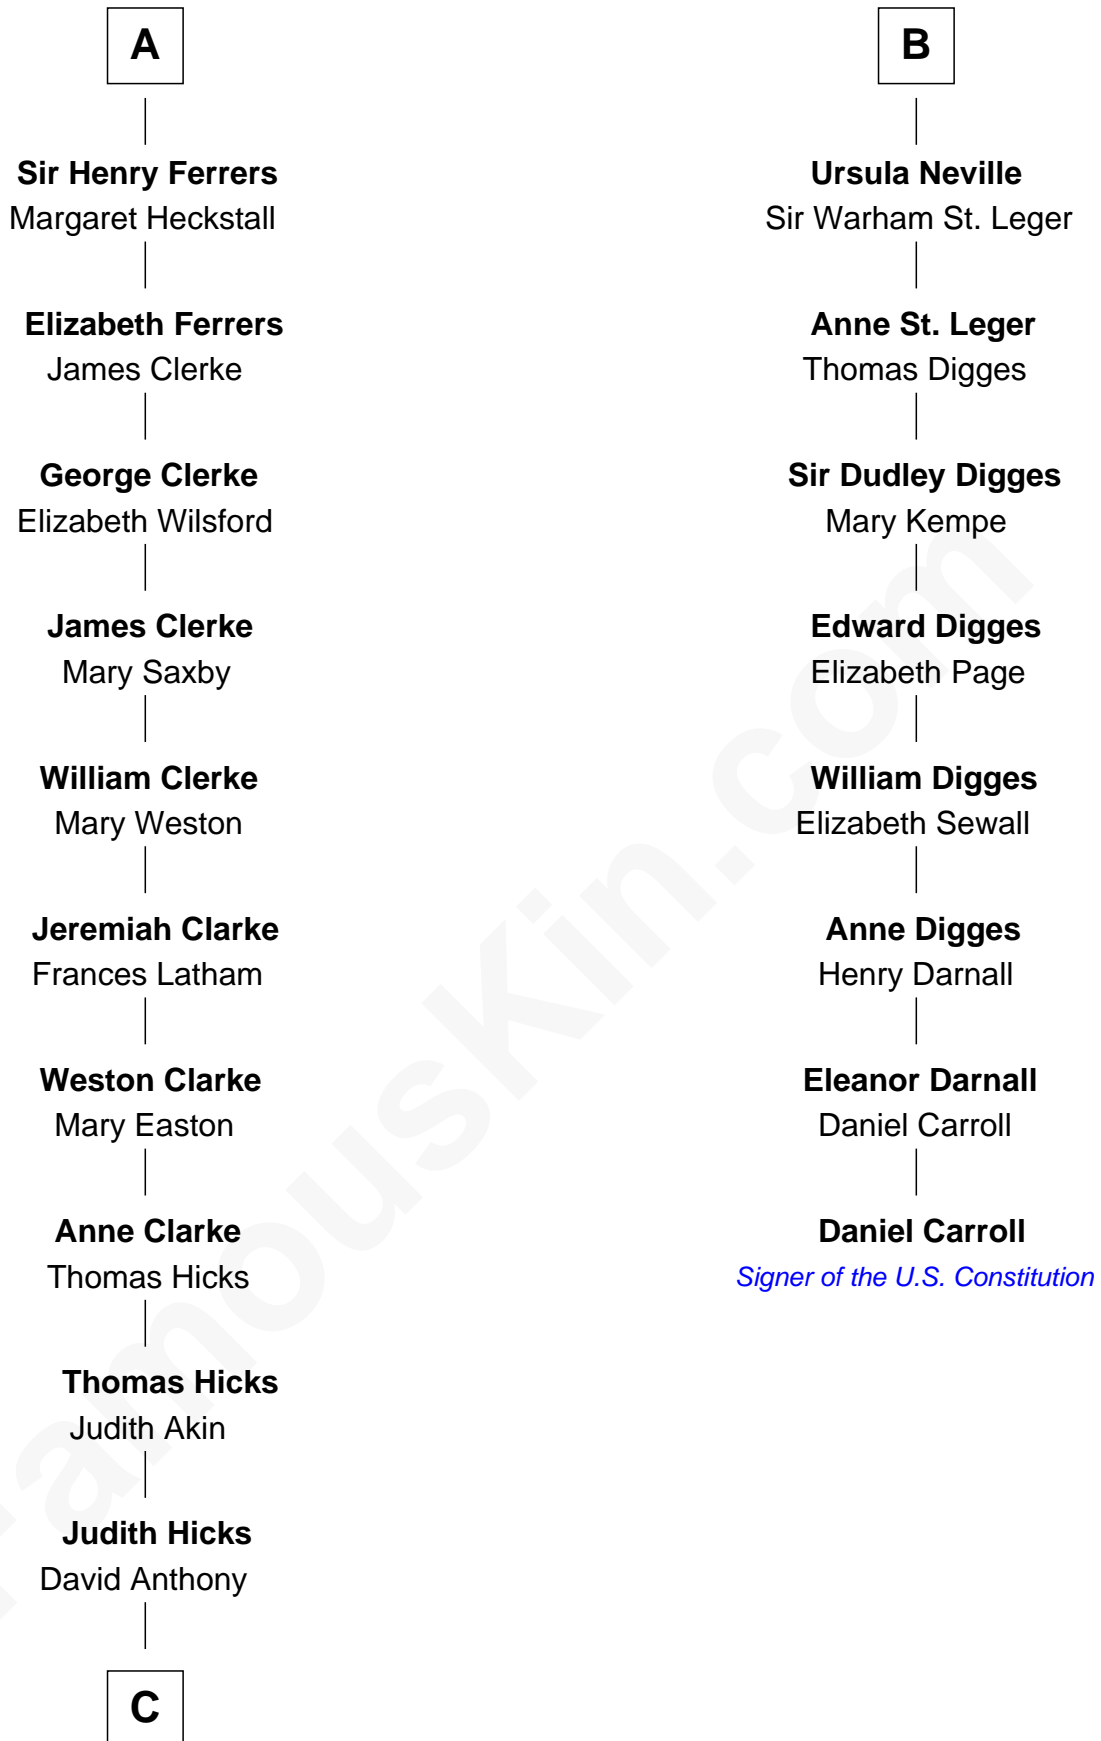

FamousKin.com Relationship Chart of

Susan B. Anthony

Women's Rights Advocate

14th cousin 5 times removed of

Daniel Carroll

Signer of the U.S. Constitution

King Edward I
Eleanor of Castile

C

—
Humphrey Anthony

Hannah Lapham

—
Daniel Anthony

Lucy Read

—
Susan B. Anthony

Women's Rights Advocate

FamousKin.com